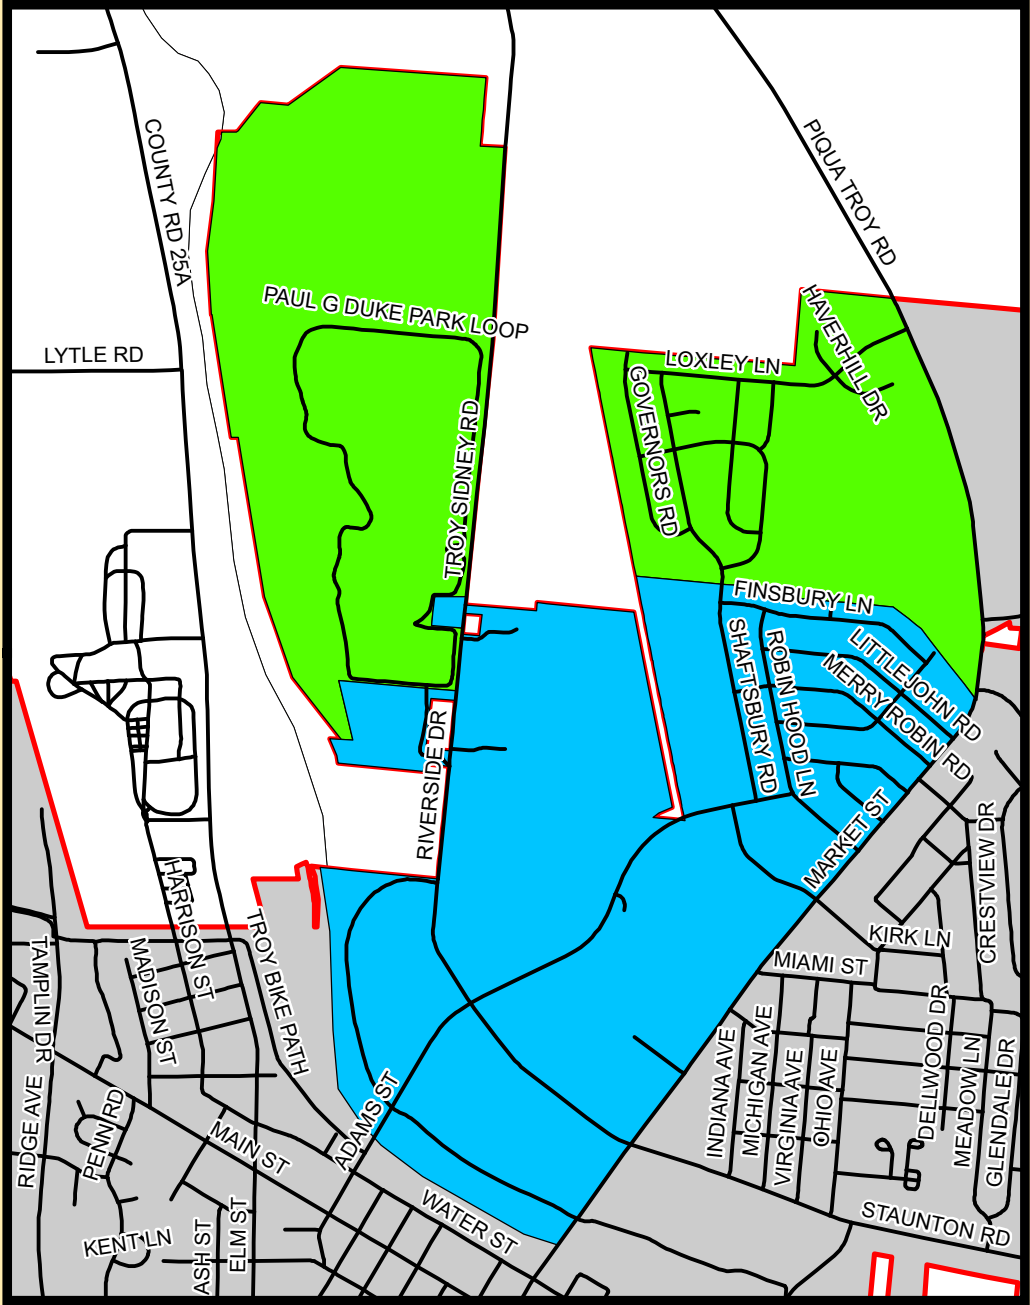

TROY 2 - A PRECINCT MIAMI COUNTY, OHIO

021

Troy 2-A

- Miami East School District
- Troy City School District
- Streets
- City Limits
- Township

TROY

Miami County Board of Elections
 215 W. Main Street, Troy, OH 45373
 Phone: 937-440-3900
 Fax: 937-440-3901
 E-Mail: miami@ohiosecretaryofstate.gov