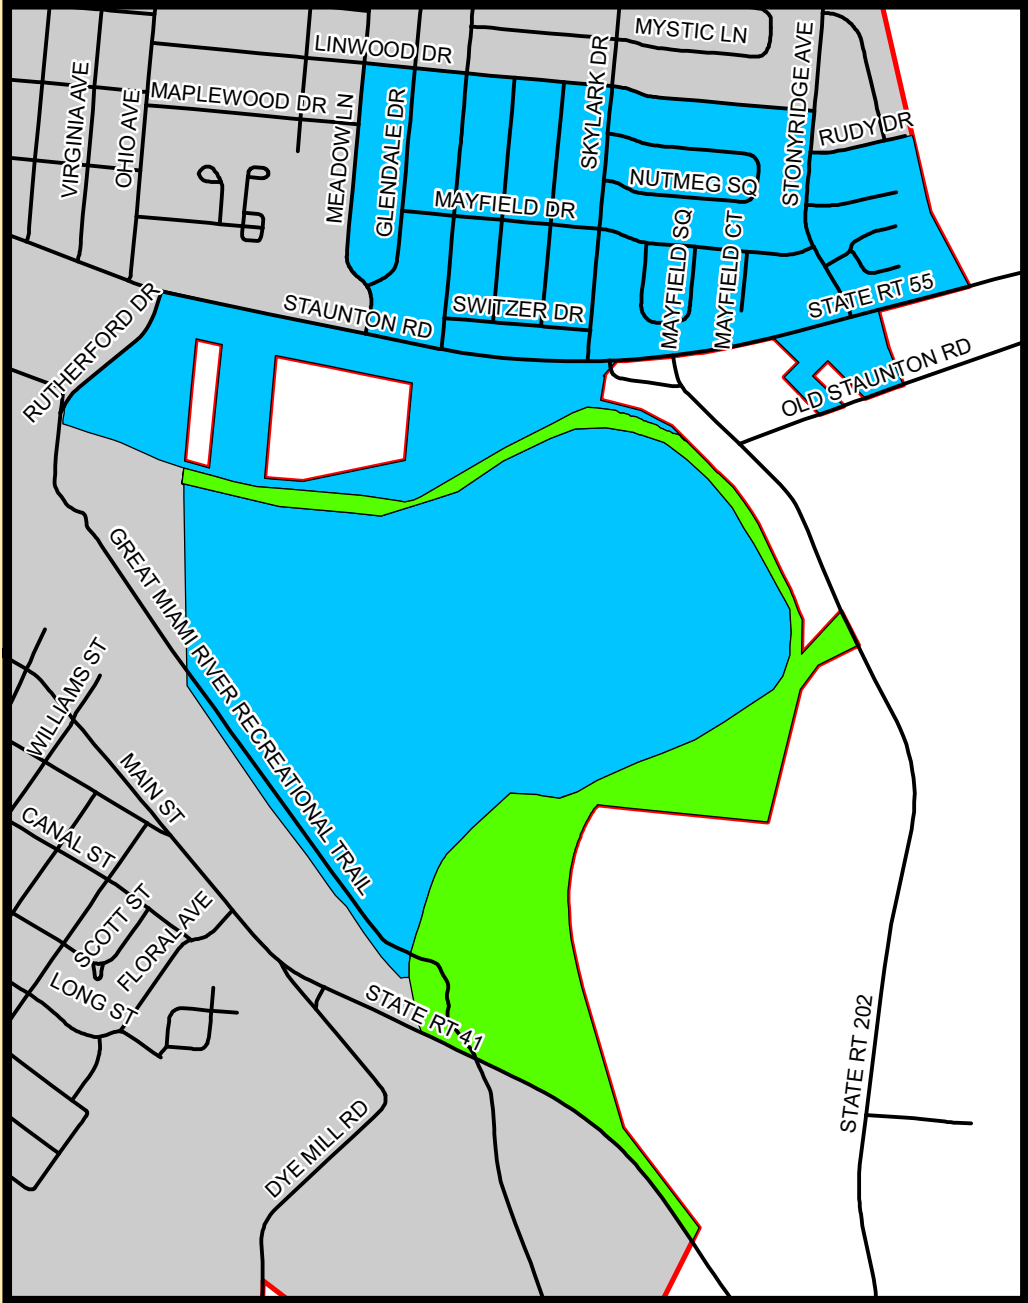

# TROY 1 - D PRECINCT MIAMI COUNTY, OHIO

020

**Troy 1-D**

- Miami East School District
- Troy City School District
- Streets
- City Limits
- Township