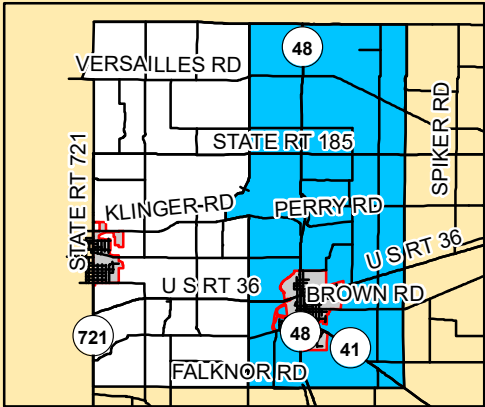

NEWBERRY EAST PRECINCT MIAMI COUNTY, OHIO

066

- Newberry East
- Roads
- Village Limits
- Township

NEWBERRY TOWNSHIP

Miami County Board of Elections
 215 W. Main Street, Troy, OH 45373
 Phone: 937-440-3900
 Fax: 937-440-3901
 E-Mail: miami@ohiosecretaryofstate.gov