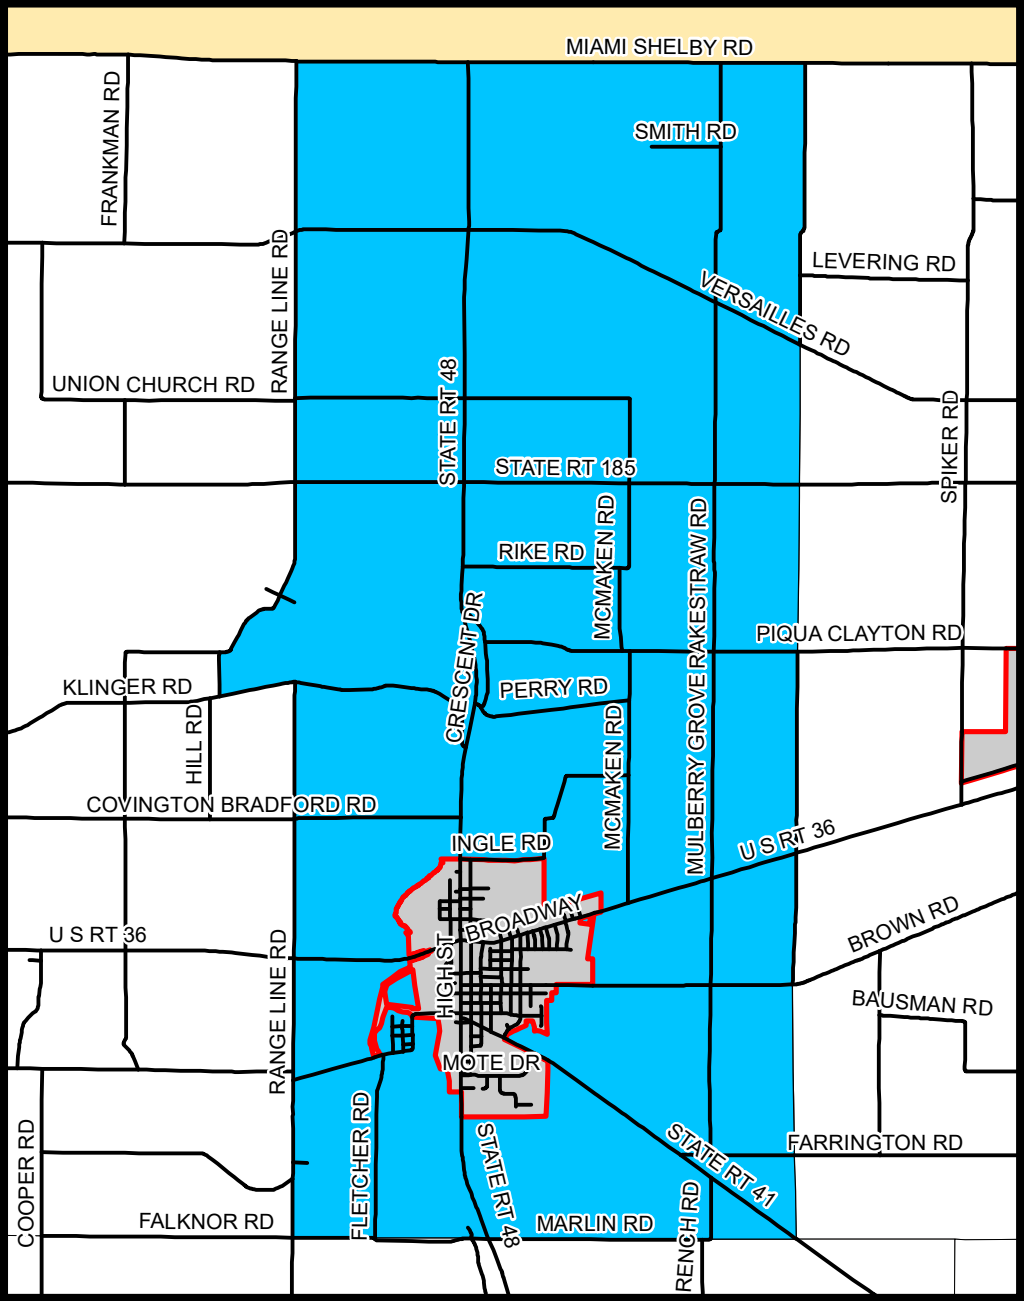

NEWBERRY EAST PRECINCT MIAMI COUNTY, OHIO

066

- Newberry East
- Roads
- Village Limits
- Township

NEWBERRY TOWNSHIP

Miami County Board of Elections
 215 W. Main Street, Troy, OH 45373
 Phone: 937-440-3900
 Fax: 937-440-3901
 E-Mail: miami@ohiosecretaryofstate.gov