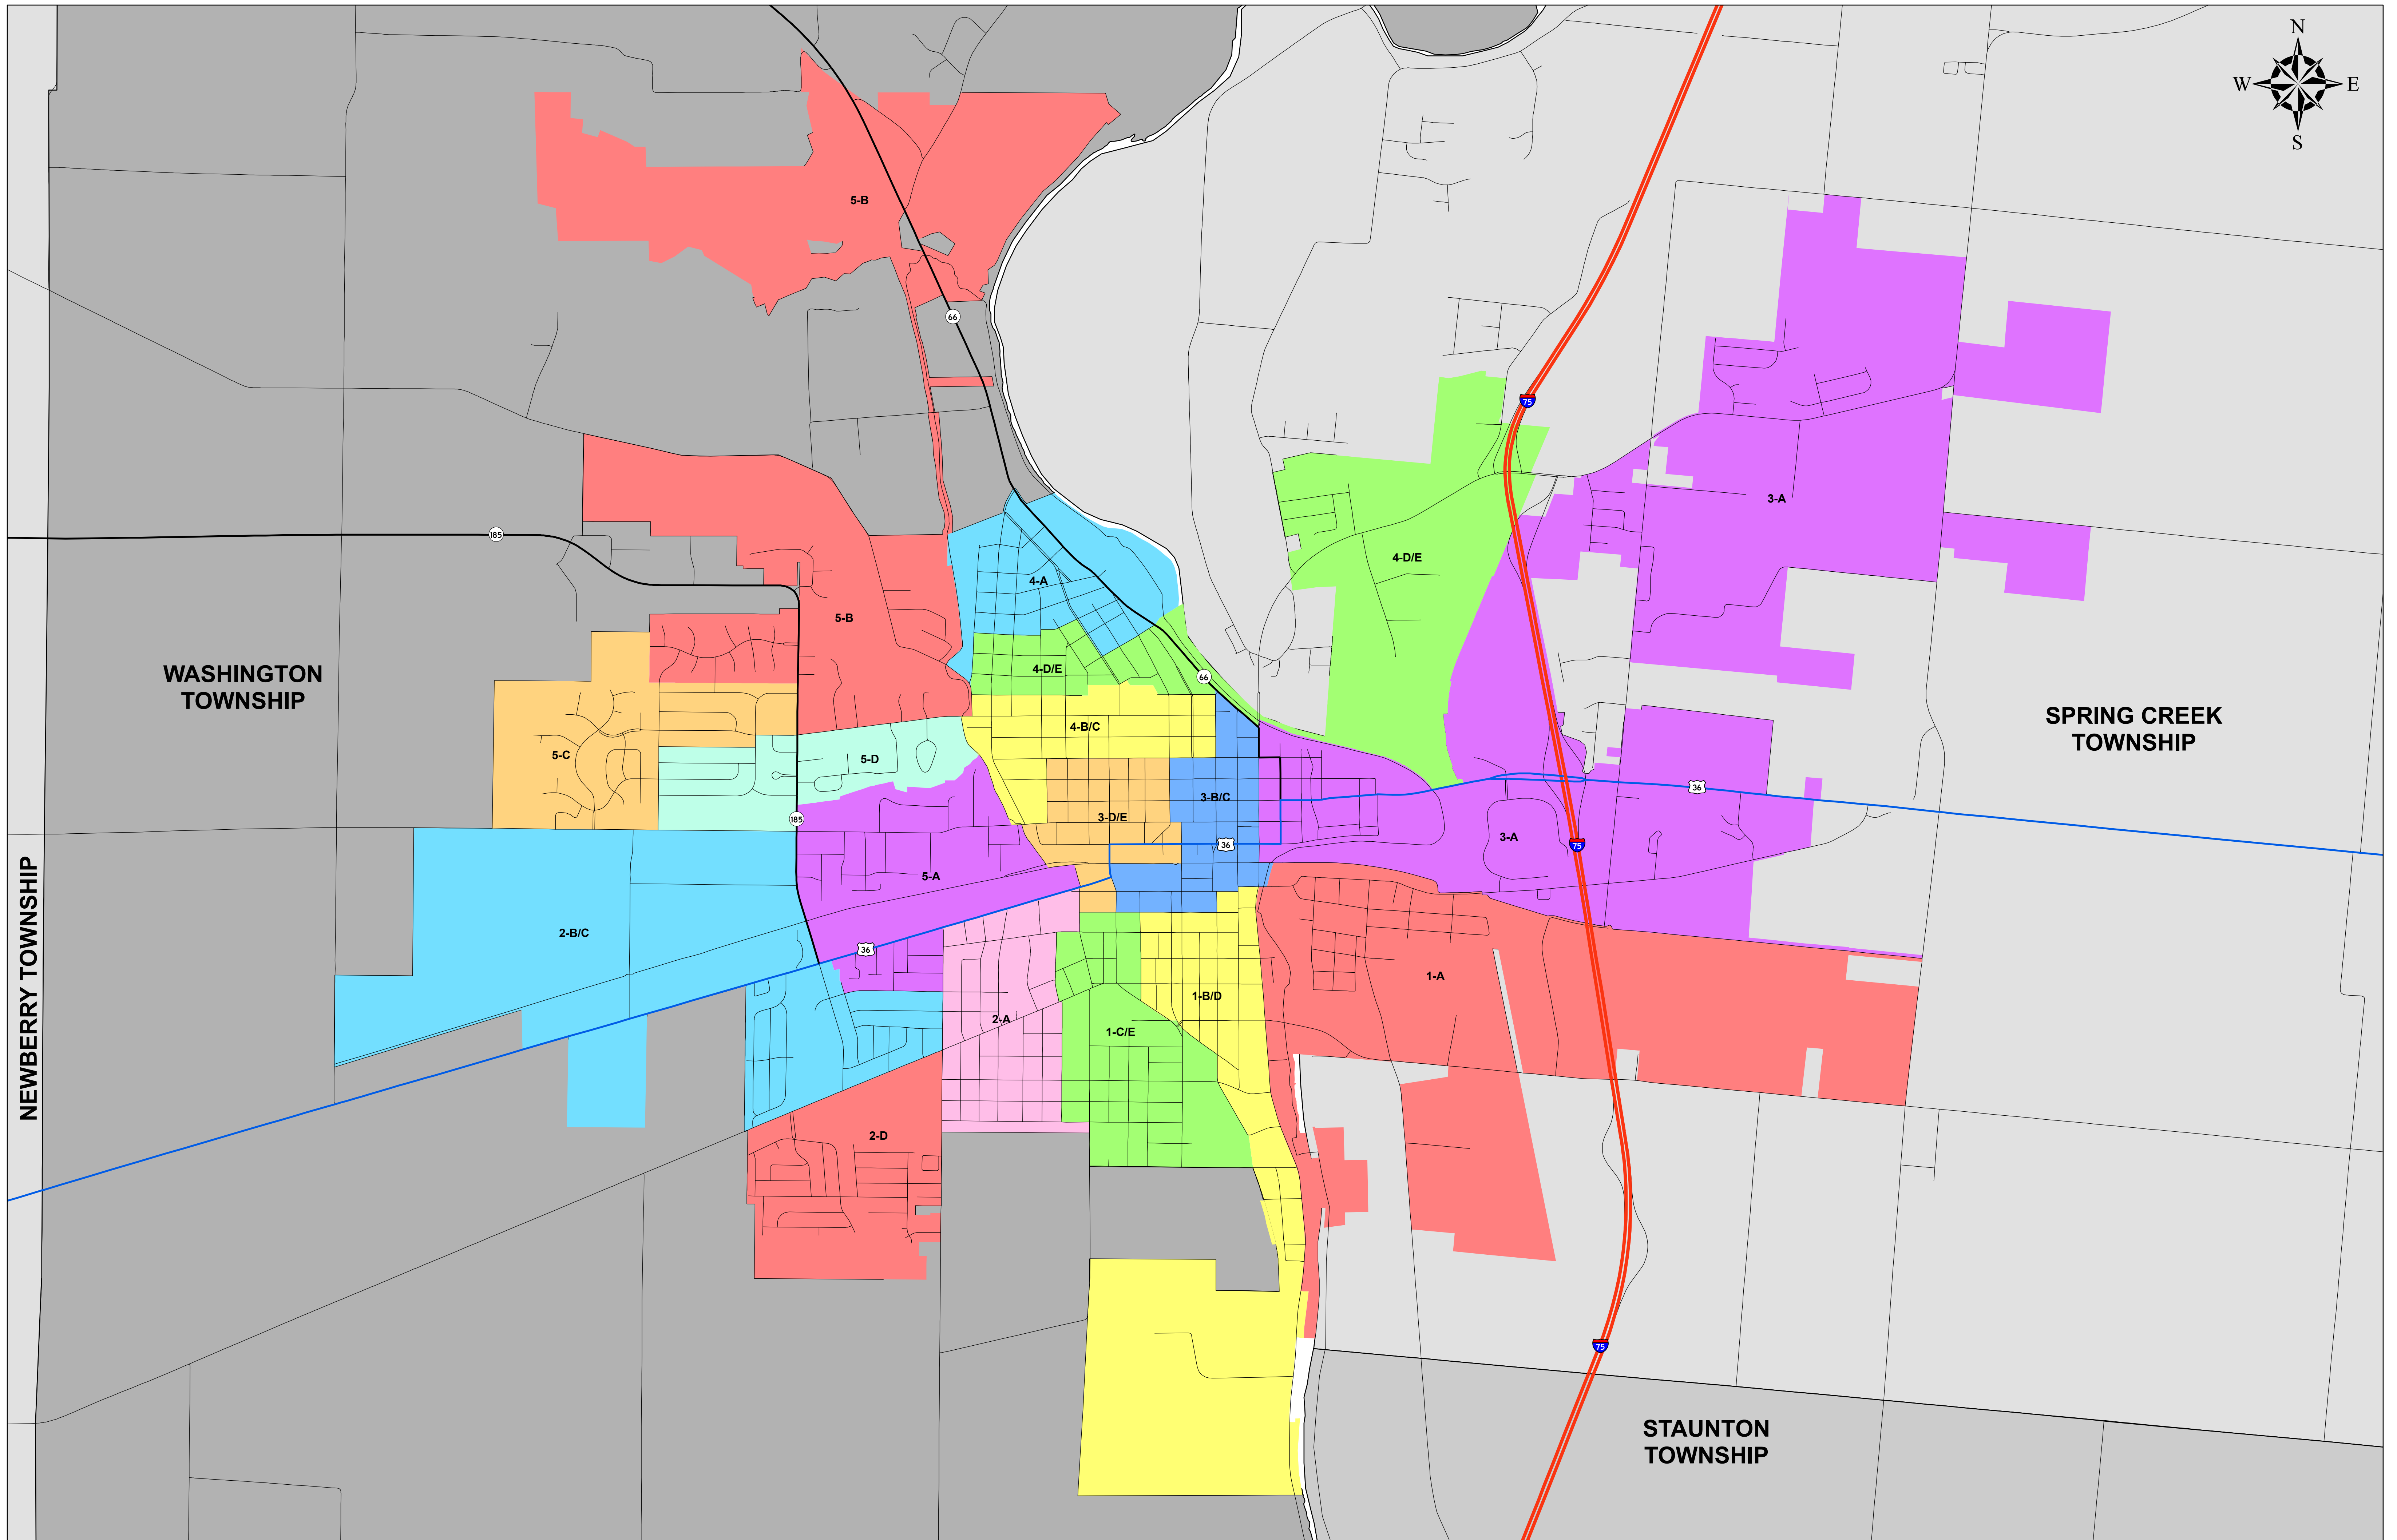

Piqua Precinct Map

WASHINGTON
TOWNSHIP

SPRING CREEK
TOWNSHIP

NEWBERRY TOWNSHIP

STAUNTON
TOWNSHIP