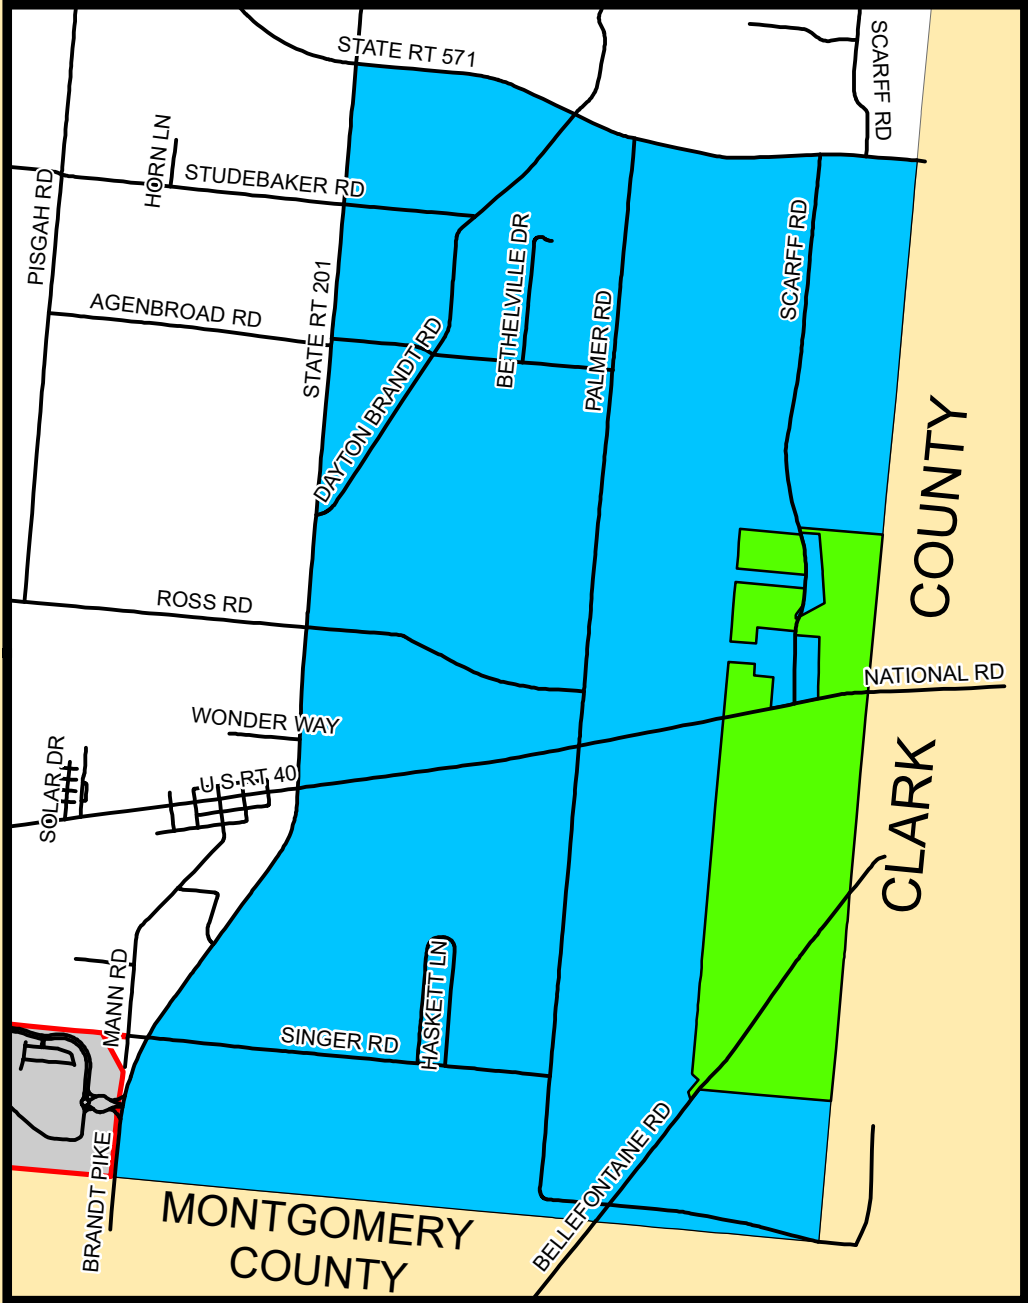

BETHEL SOUTH EAST PRECINCT MIAMI COUNTY, OHIO

047

Bethel South East

- Bethel Local School District
- Tecumseh Local School District
- Roads
- City Limits
- Township

BETHEL TOWNSHIP

Miami County Board of Elections
 215 W. Main Street, Troy, OH 45373
 Phone: 937-440-3900
 Fax: 937-440-3901
 E-Mail: miami@ohiosecretaryofstate.gov

<p>Laura Bruns Director</p> <p>Ian Ridgeway Deputy Director</p>	<p>MEMBERS OF THE BOARD</p> <p>Dave Fisher, Chairman Jim Oda Audrey Gillespie Rob Long</p>
---	---

For planning purposes only. Not for legal use.
 Miami County Engineer: Paul P. Huelskamp P.E., P.S.
 Map prepared by Matthew Ball
 Miami County Engineer's Office
 Updated: June 6, 2019