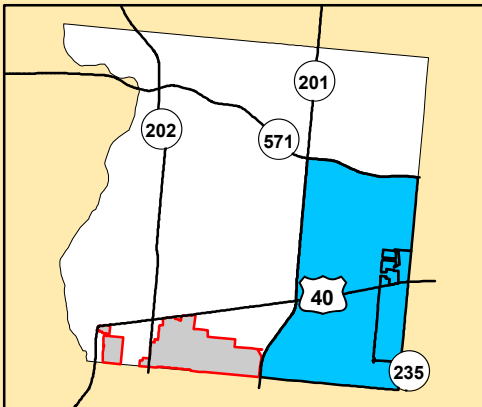

BETHEL SOUTH EAST PRECINCT MIAMI COUNTY, OHIO

047

Bethel South East

- Bethel Local School District
- Tecumseh Local School District
- Roads
- City Limits
- Township

BETHEL TOWNSHIP

Miami County Board of Elections
 215 W. Main Street, Troy, OH 45373
 Phone: 937-440-3900
 Fax: 937-440-3901
 E-Mail: miami@ohiosecretaryofstate.gov