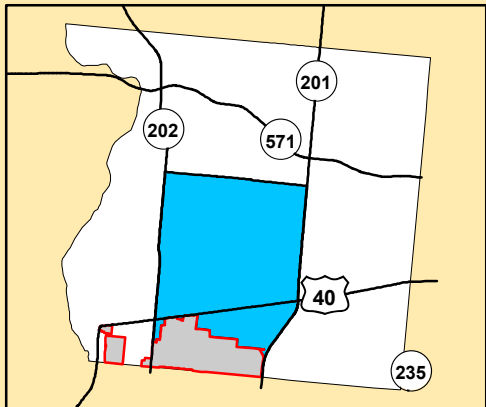

Miami County Board of Elections
215 W. Main Street, Troy, OH 45373
Phone: 937-440-3900
Fax: 937-440-3901
E-Mail: miami@ohiosecretaryofstate.gov

Laura Bruns Director	MEMBERS OF THE BOARD Dave Fisher, Chairman Jim Oda
Ian Ridgeway Deputy Director	Audrey Gillespie Rob Long

For planning purposes only. Not for legal use.
Miami County Engineer: Paul P. Huelskamp P.E., P.S.
Map prepared by Matthew Ball
Miami County Engineer's Office
Updated: June 6, 2019