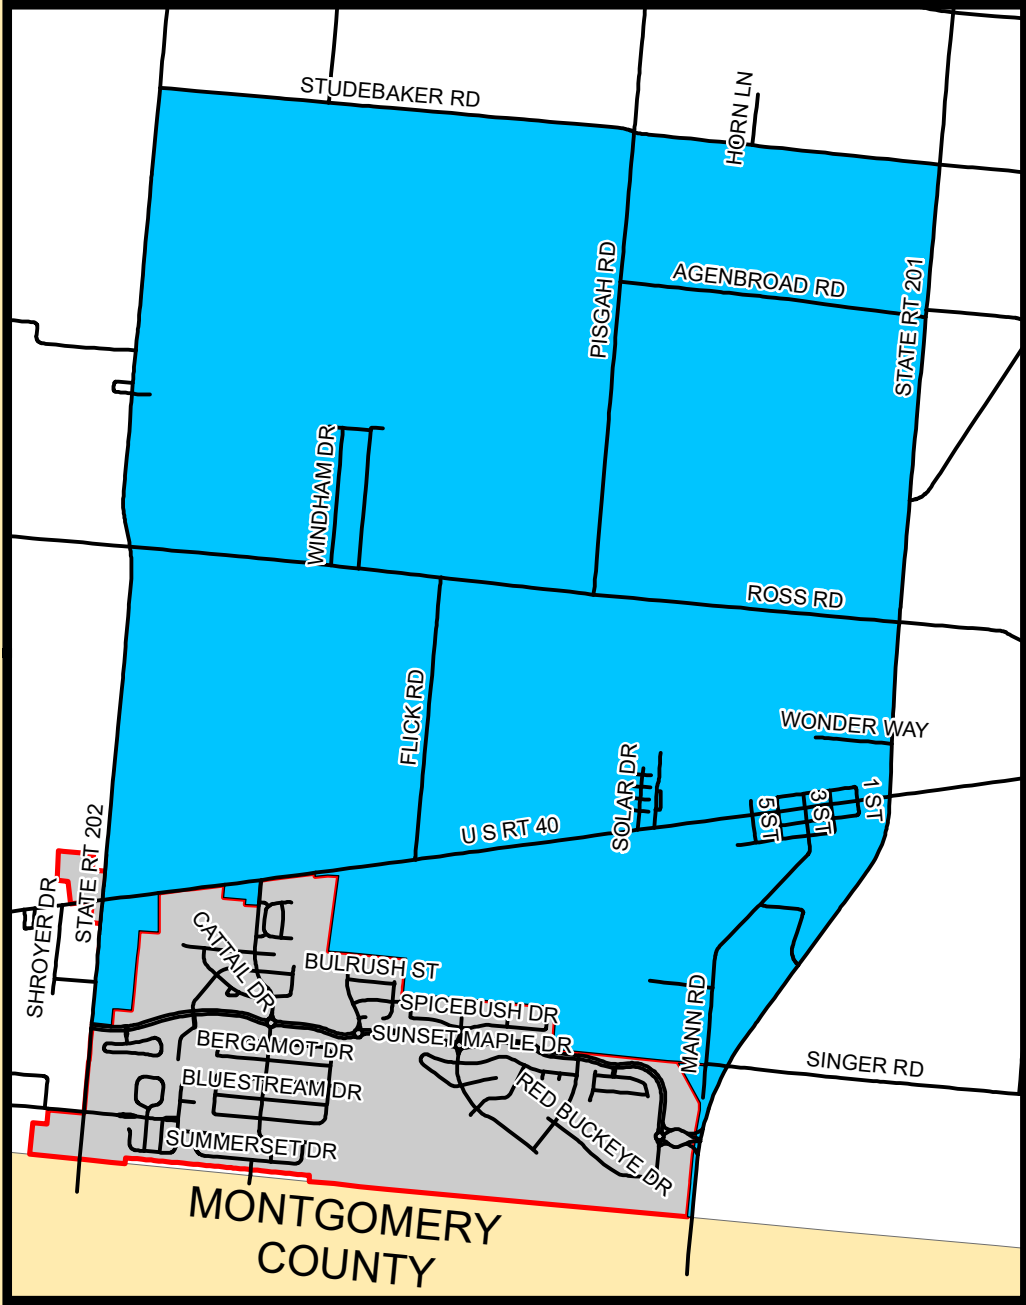

# BETHEL SOUTH CENTRAL PRECINCT MIAMI COUNTY, OHIO

046

<span style="display: inline-block; width: 15px; height: 10px; background-color: #00aaff; border: 1px solid black;"></span>	Bethel South Central
<span style="display: inline-block; width: 15px; border-bottom: 1px solid black;"></span>	Roads
<span style="display: inline-block; width: 15px; height: 10px; background-color: #cccccc; border: 2px solid red;"></span>	City Limits
<span style="display: inline-block; width: 15px; height: 10px; background-color: #ffffff; border: 1px solid black;"></span>	Township

## BETHEL TOWNSHIP

Miami County Board of Elections  
 215 W. Main Street, Troy, OH 45373  
 Phone: 937-440-3900  
 Fax: 937-440-3901  
 E-Mail: [miami@ohiosecretaryofstate.gov](mailto:miami@ohiosecretaryofstate.gov)