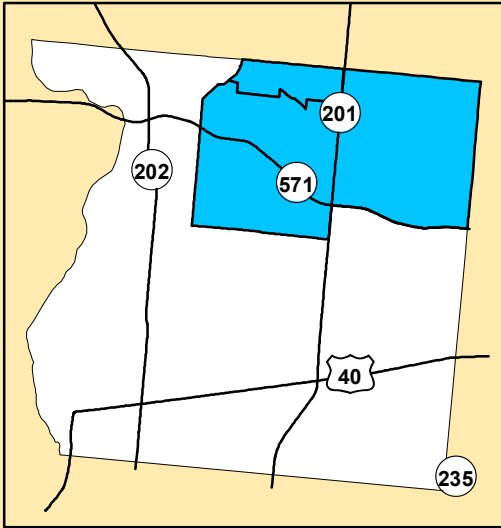

# BETHEL EAST PRECINCT MIAMI COUNTY, OHIO

## BETHEL TOWNSHIP

**Bethel East**

- Bethel Local School District
- Miami East Local School District
- Roads
- Township

Miami County Board of Elections  
 215 W. Main Street, Troy, OH 45373  
 Phone: 937-440-3900  
 Fax: 937-440-3901  
 E-Mail: [miami@ohiosecretaryofstate.gov](mailto:miami@ohiosecretaryofstate.gov)