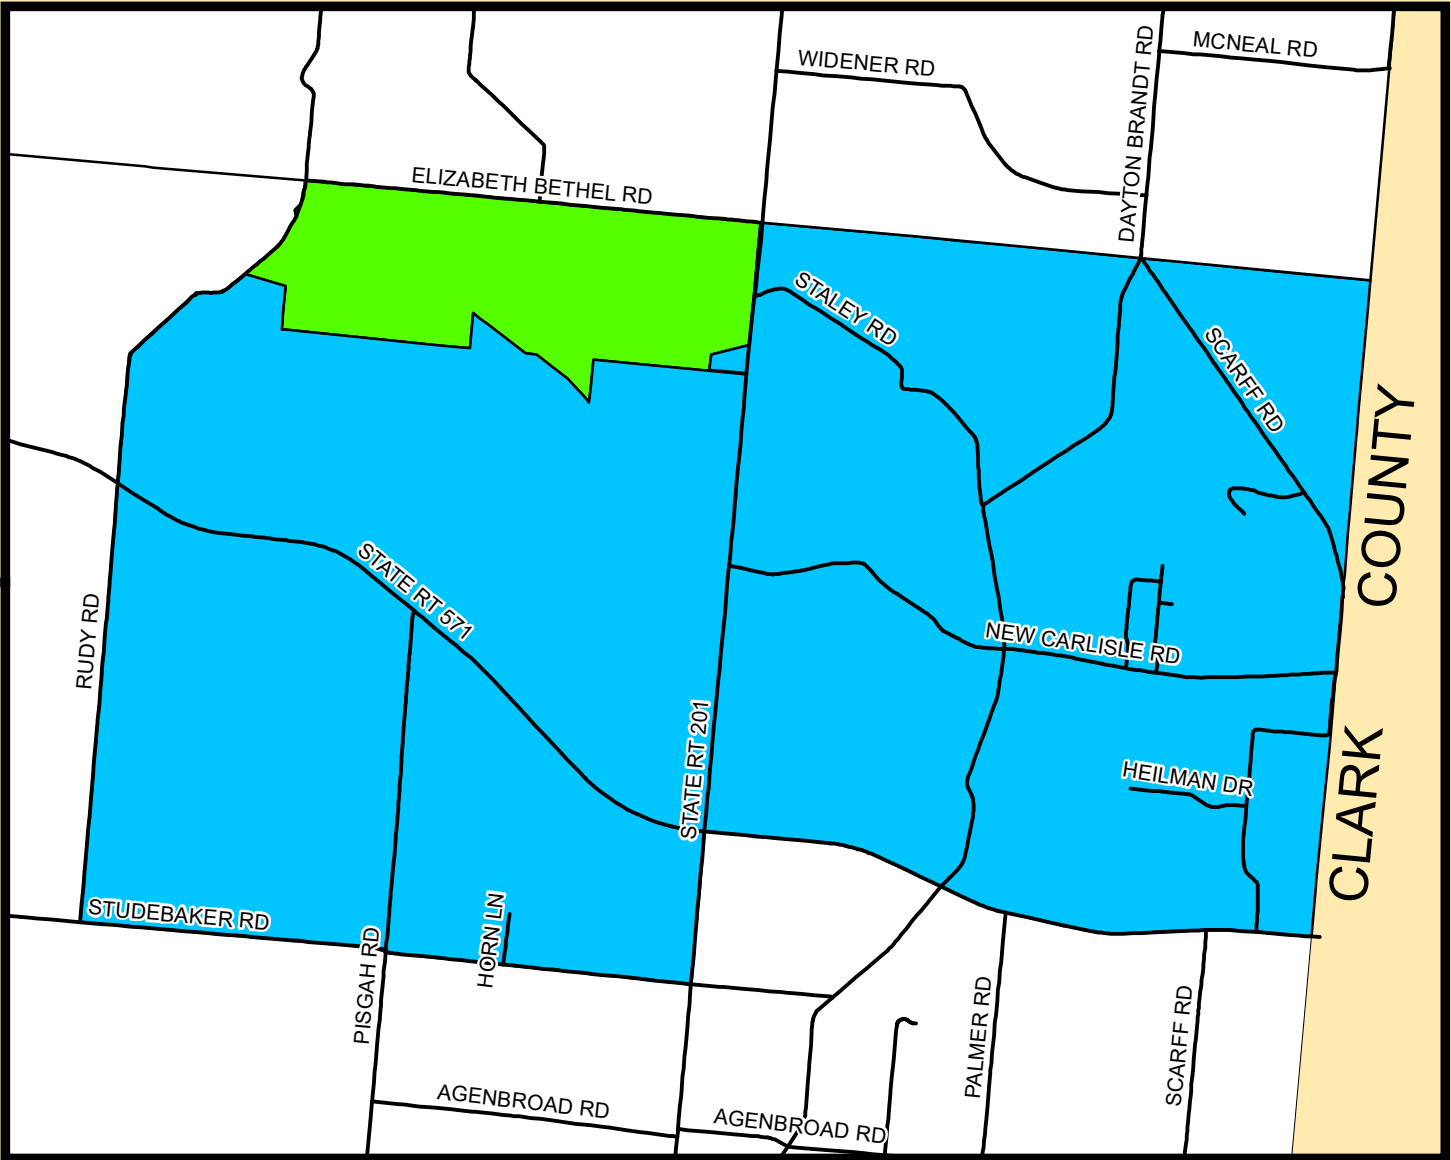

# BETHEL EAST PRECINCT MIAMI COUNTY, OHIO

## BETHEL TOWNSHIP

**Bethel East**

- Bethel Local School District
- Miami East Local School District
- Roads
- Township

Miami County Board of Elections  
 215 W. Main Street, Troy, OH 45373  
 Phone: 937-440-3900  
 Fax: 937-440-3901  
 E-Mail: [miami@ohiosecretaryofstate.gov](mailto:miami@ohiosecretaryofstate.gov)