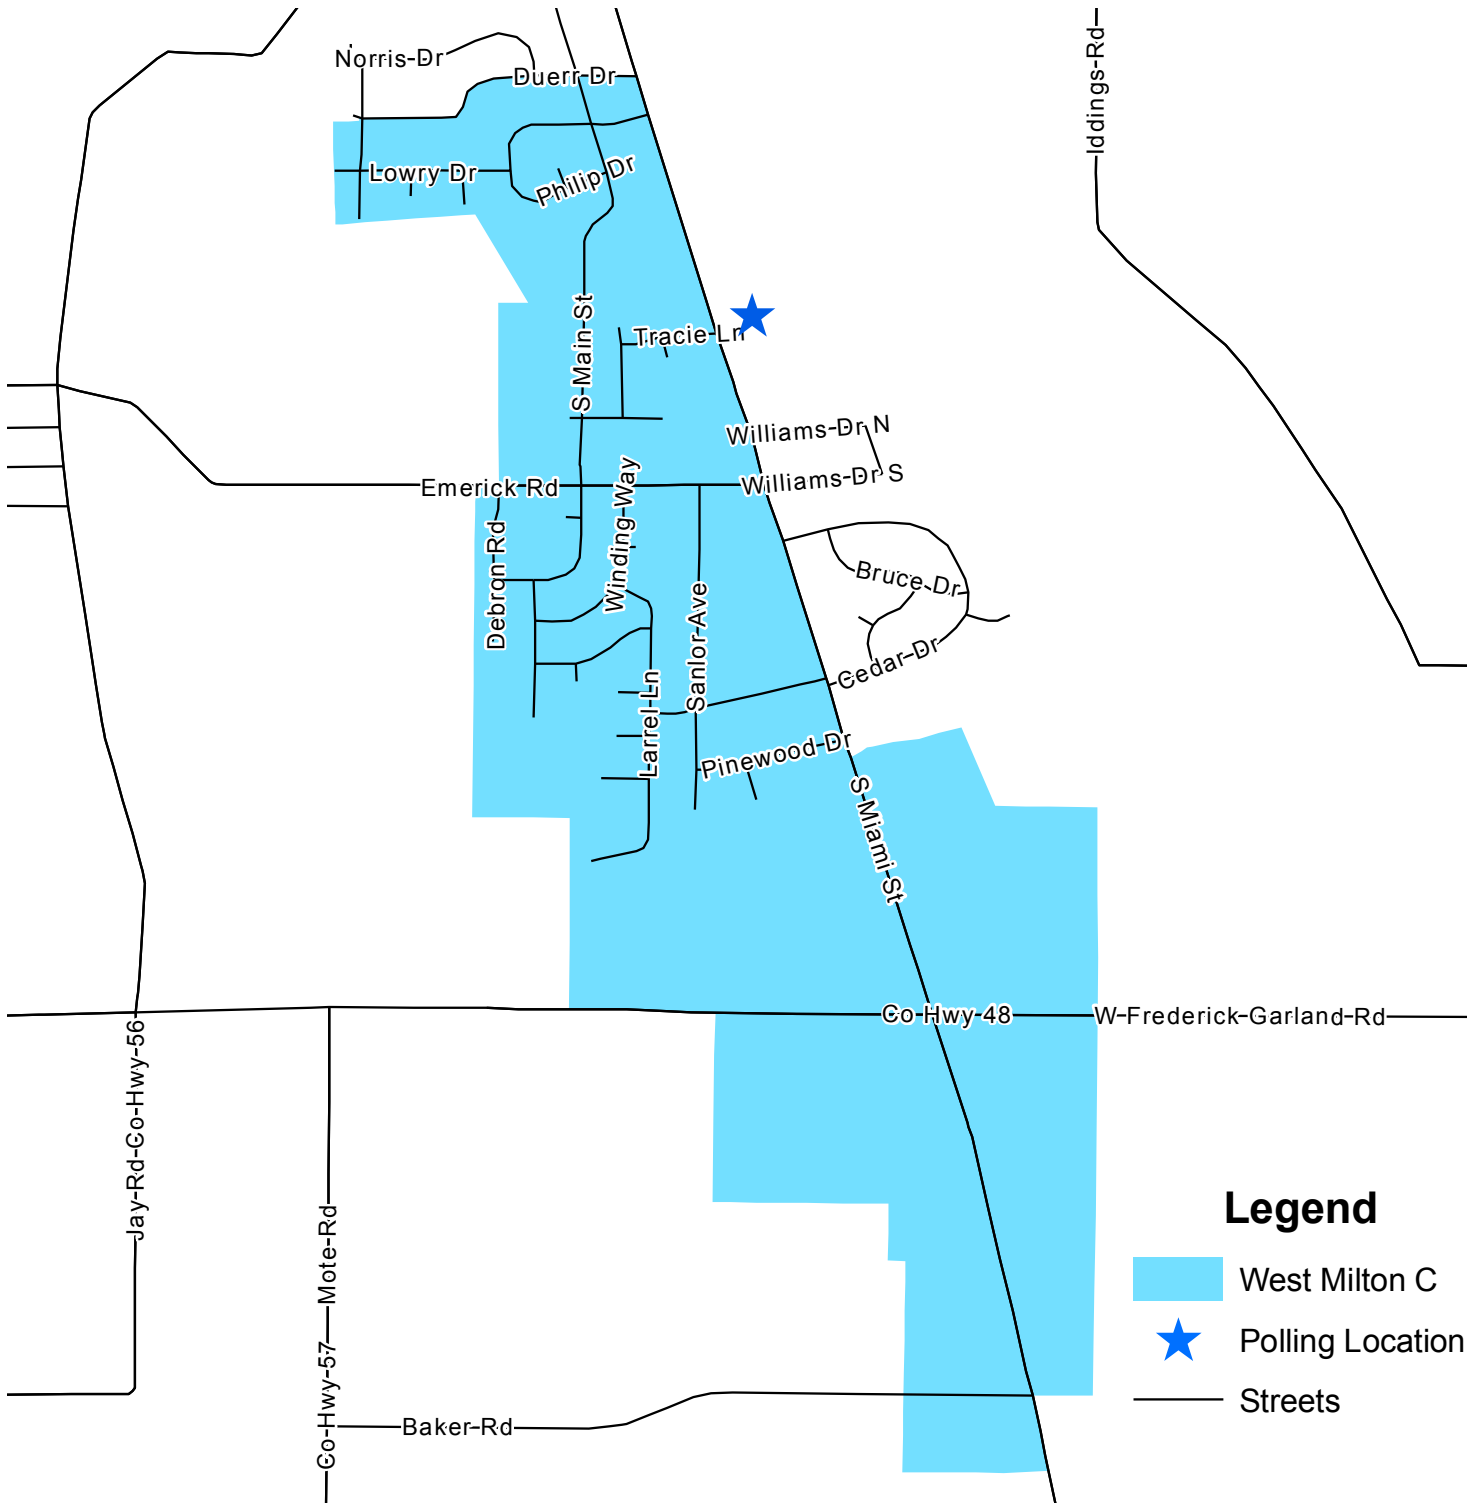

WEST MILTON C VOTING PRECINCT

Aug. 12, 2012

Legend

- West Milton C
- Polling Location
- Streets

Polling Location: Transfiguration Church
 Address: 972 South Miami Street
 School District: Milton-Union EVSD

Miami County Board of Elections
 Miami County Courthouse
 215 West Main Street
 Troy, Ohio 45373

This map is for planning purposes only. It is not for legal use.