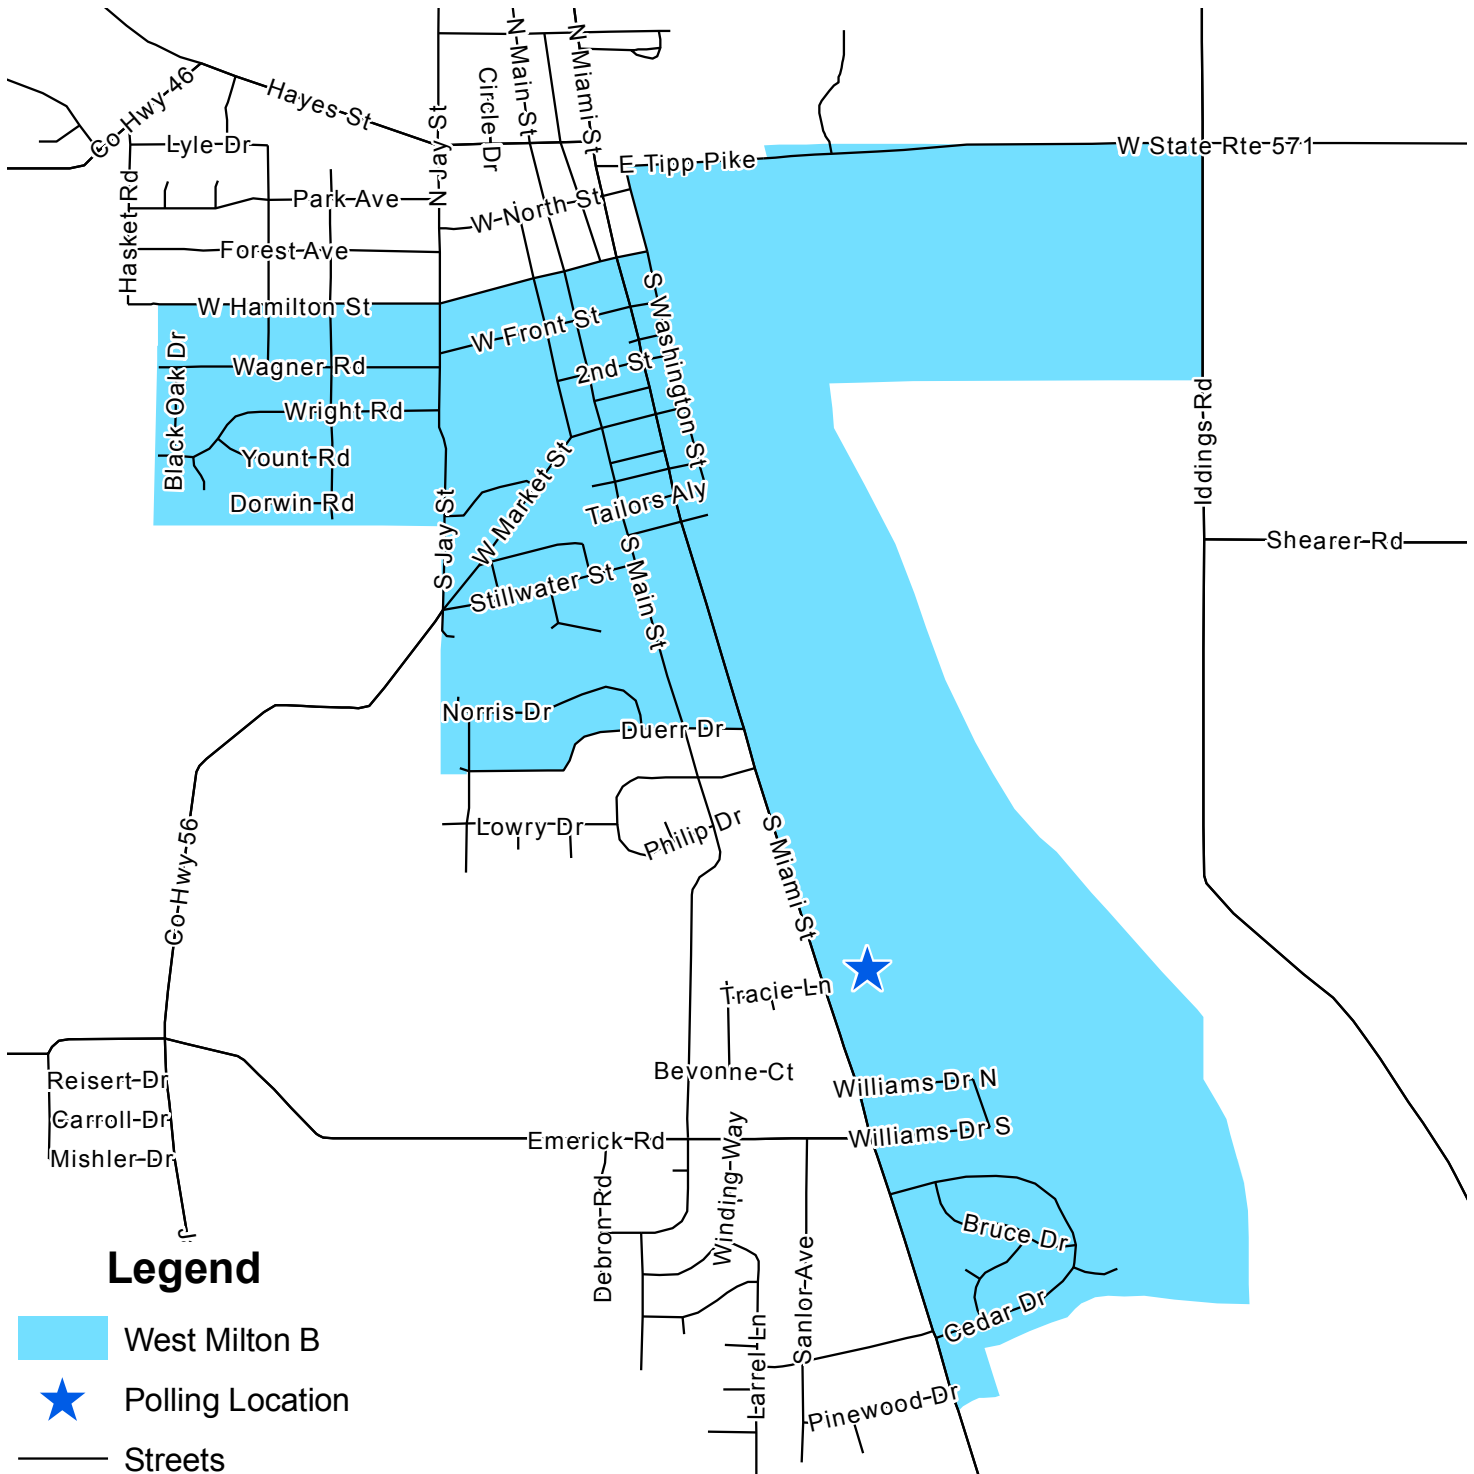

WEST MILTON B VOTING PRECINCT

Aug. 12, 2012

Legend

-  West Milton B
-  Polling Location
-  Streets

This map is for planning purposes only. It is not for legal use.

Polling Location: Transfiguration Church
 Address: 972 South Miami Street
 School District: Milton-Union EVSD

Miami County Board of Elections
 Miami County Courthouse
 215 West Main Street
 Troy, Ohio 45373