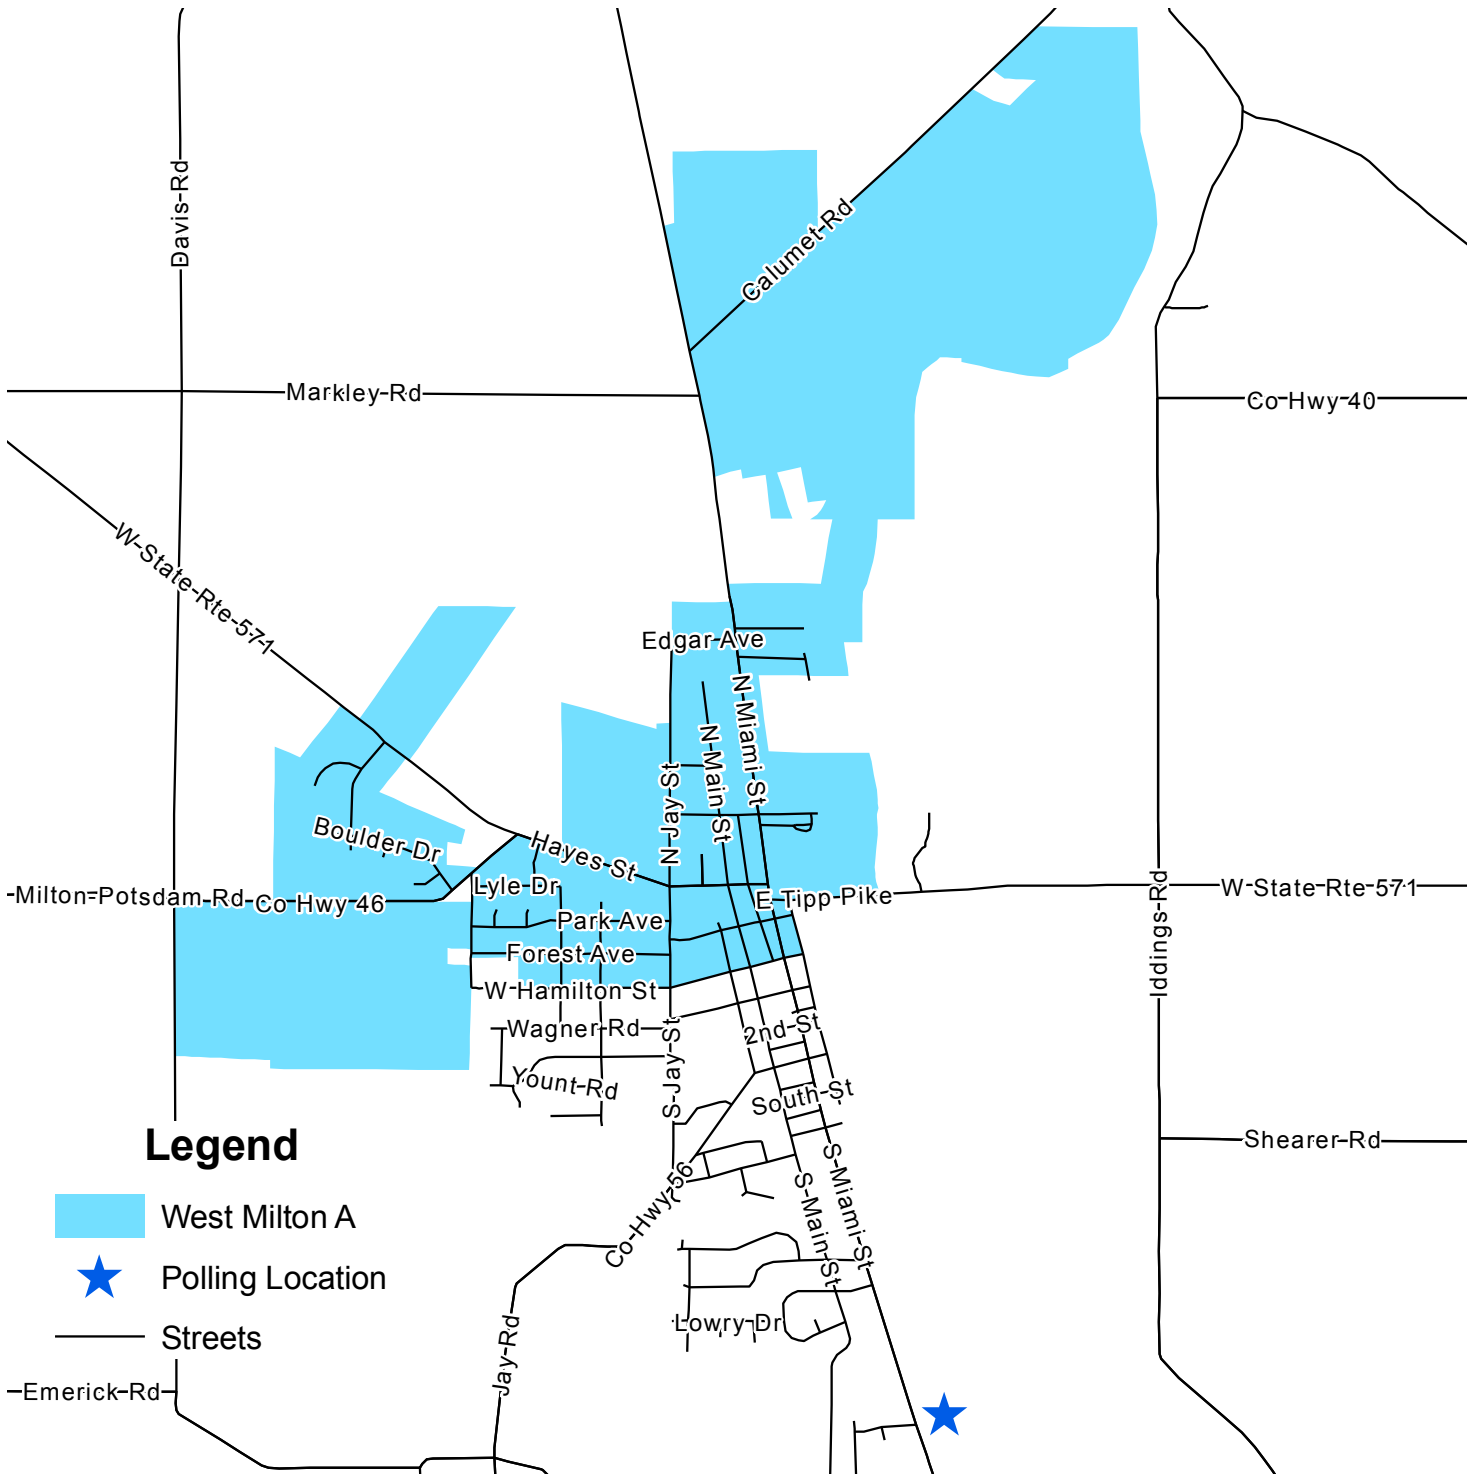

WEST MILTON A VOTING PRECINCT

Aug. 12, 2012

Legend

West Milton A

Polling Location

Streets

Emerick Rd

Polling Location: Transfiguration Church
 Address: 972 South Miami Street
 School District: Milton-Union EVSD

Miami County Board of Elections
 Miami County Courthouse
 215 West Main Street
 Troy, Ohio 45373

This map is for planning purposes only. It is not for legal use.