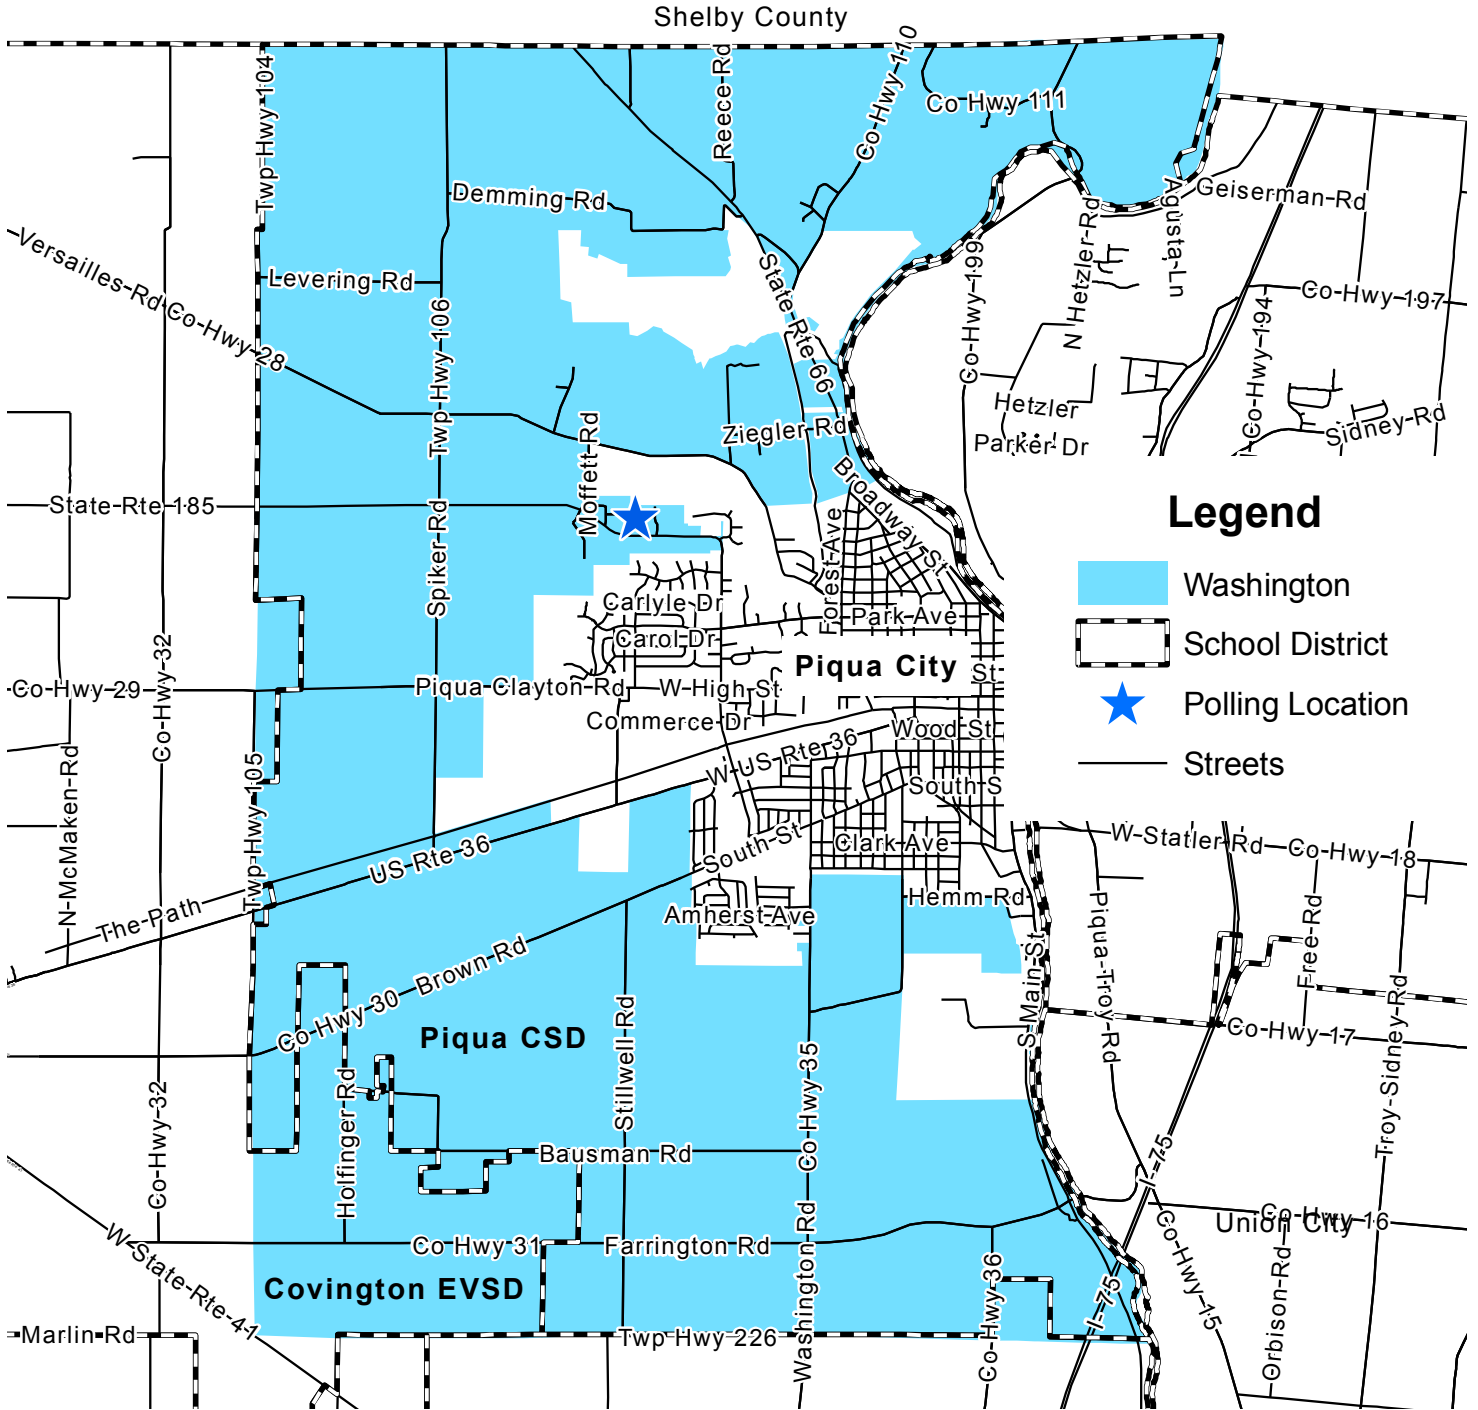

# WASHINGTON VOTING PRECINCT

Aug. 12, 2012

### Legend

- Washington
- School District
- ★ Polling Location
- Streets

**Northmont CSD**

Polling Location: Piqua Christian Church  
 Address: 3969 W. SR-185  
 School Districts: Piqua CSD  
 Covington EVSD

Miami County Board of Elections  
 Miami County Courthouse  
 215 West Main Street  
 Troy, Ohio 45373

This map is for planning purposes only. It is not for legal use.