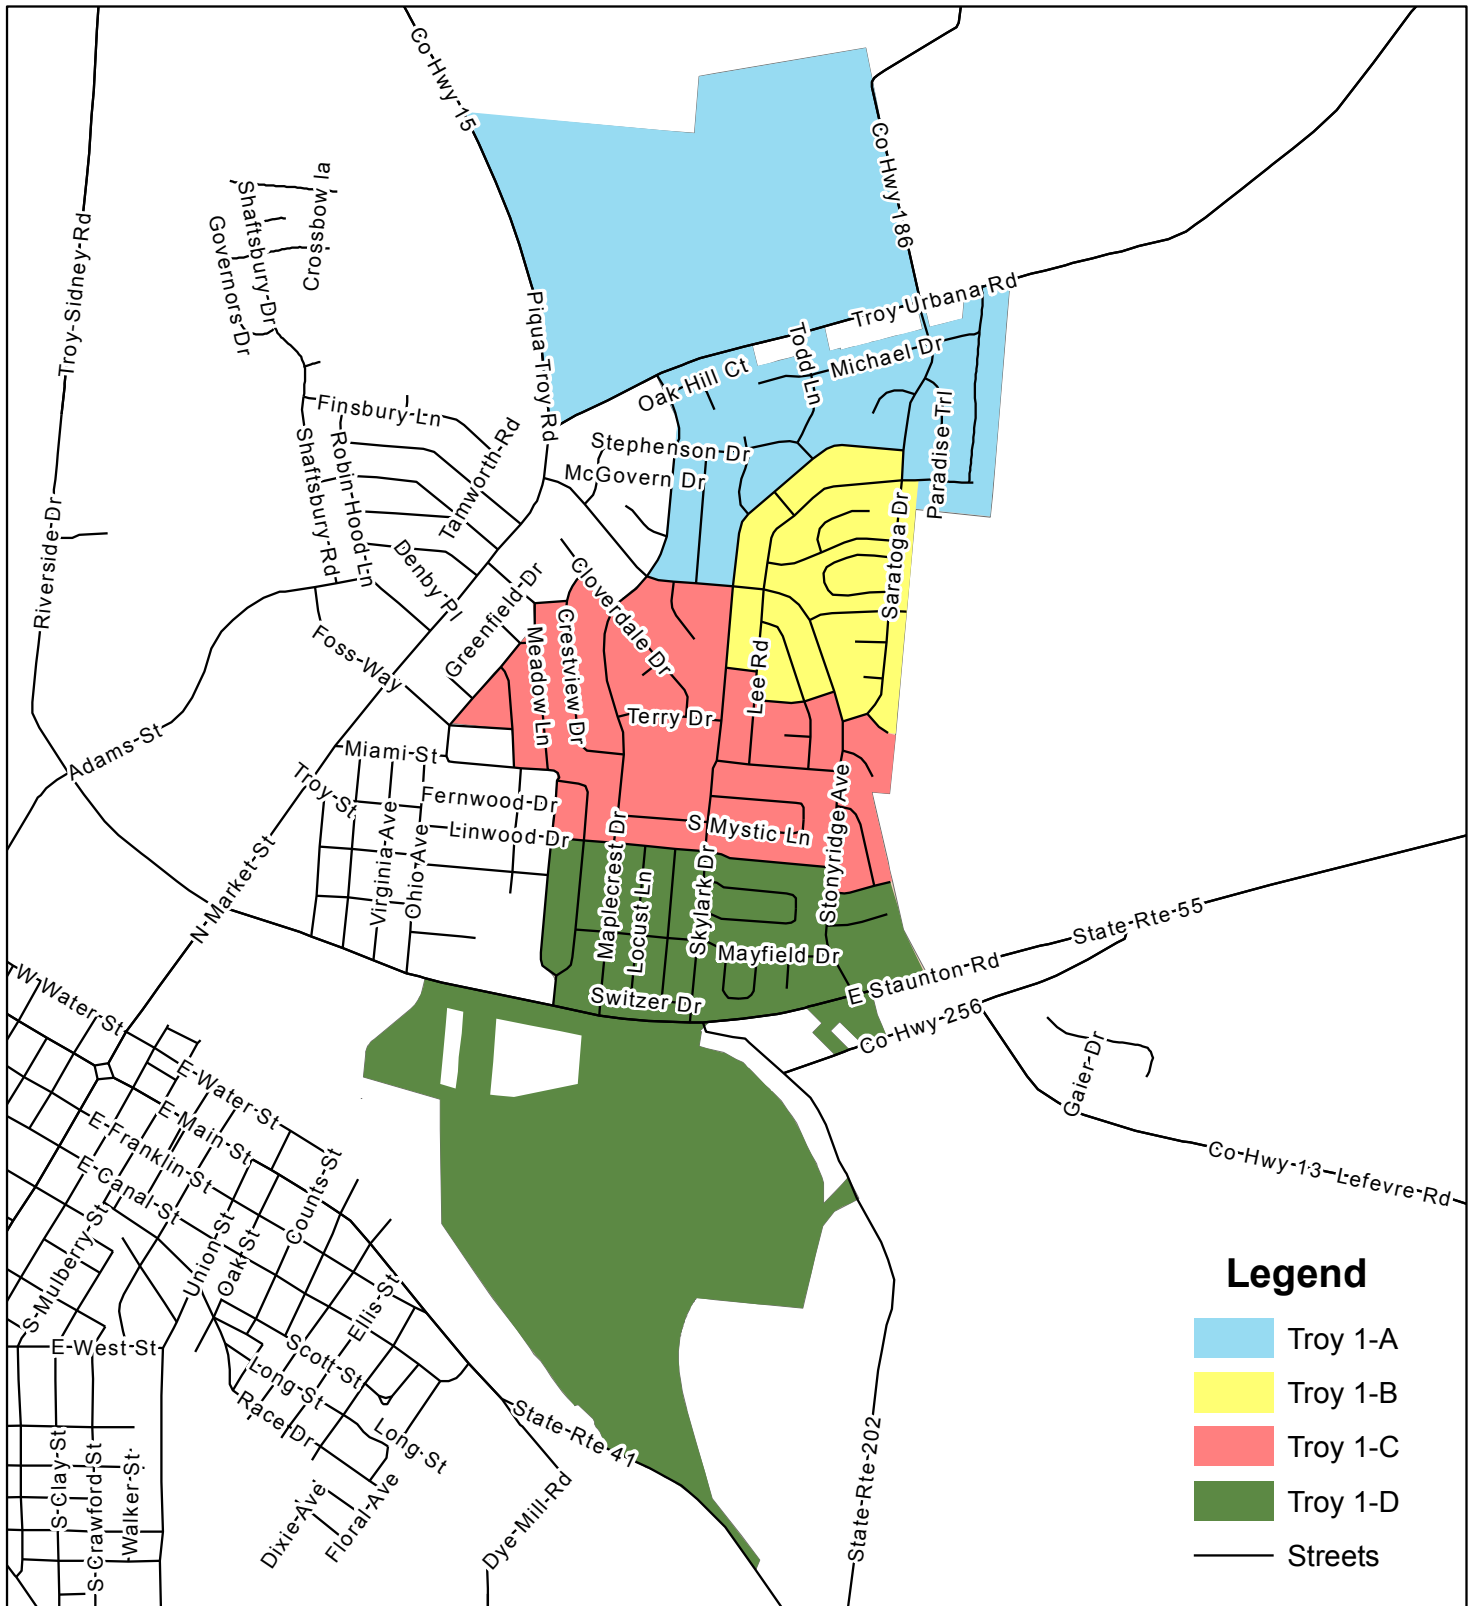

Troy Ward 1 Precincts

Sept, 22, 2012

Legend

- Troy 1-A
- Troy 1-B
- Troy 1-C
- Troy 1-D
- Streets

This map is for planning purposes only. It is not for legal use.

Miami County Board of Elections
Miami County Courthouse
215 West Main Street
Troy, Ohio 45373