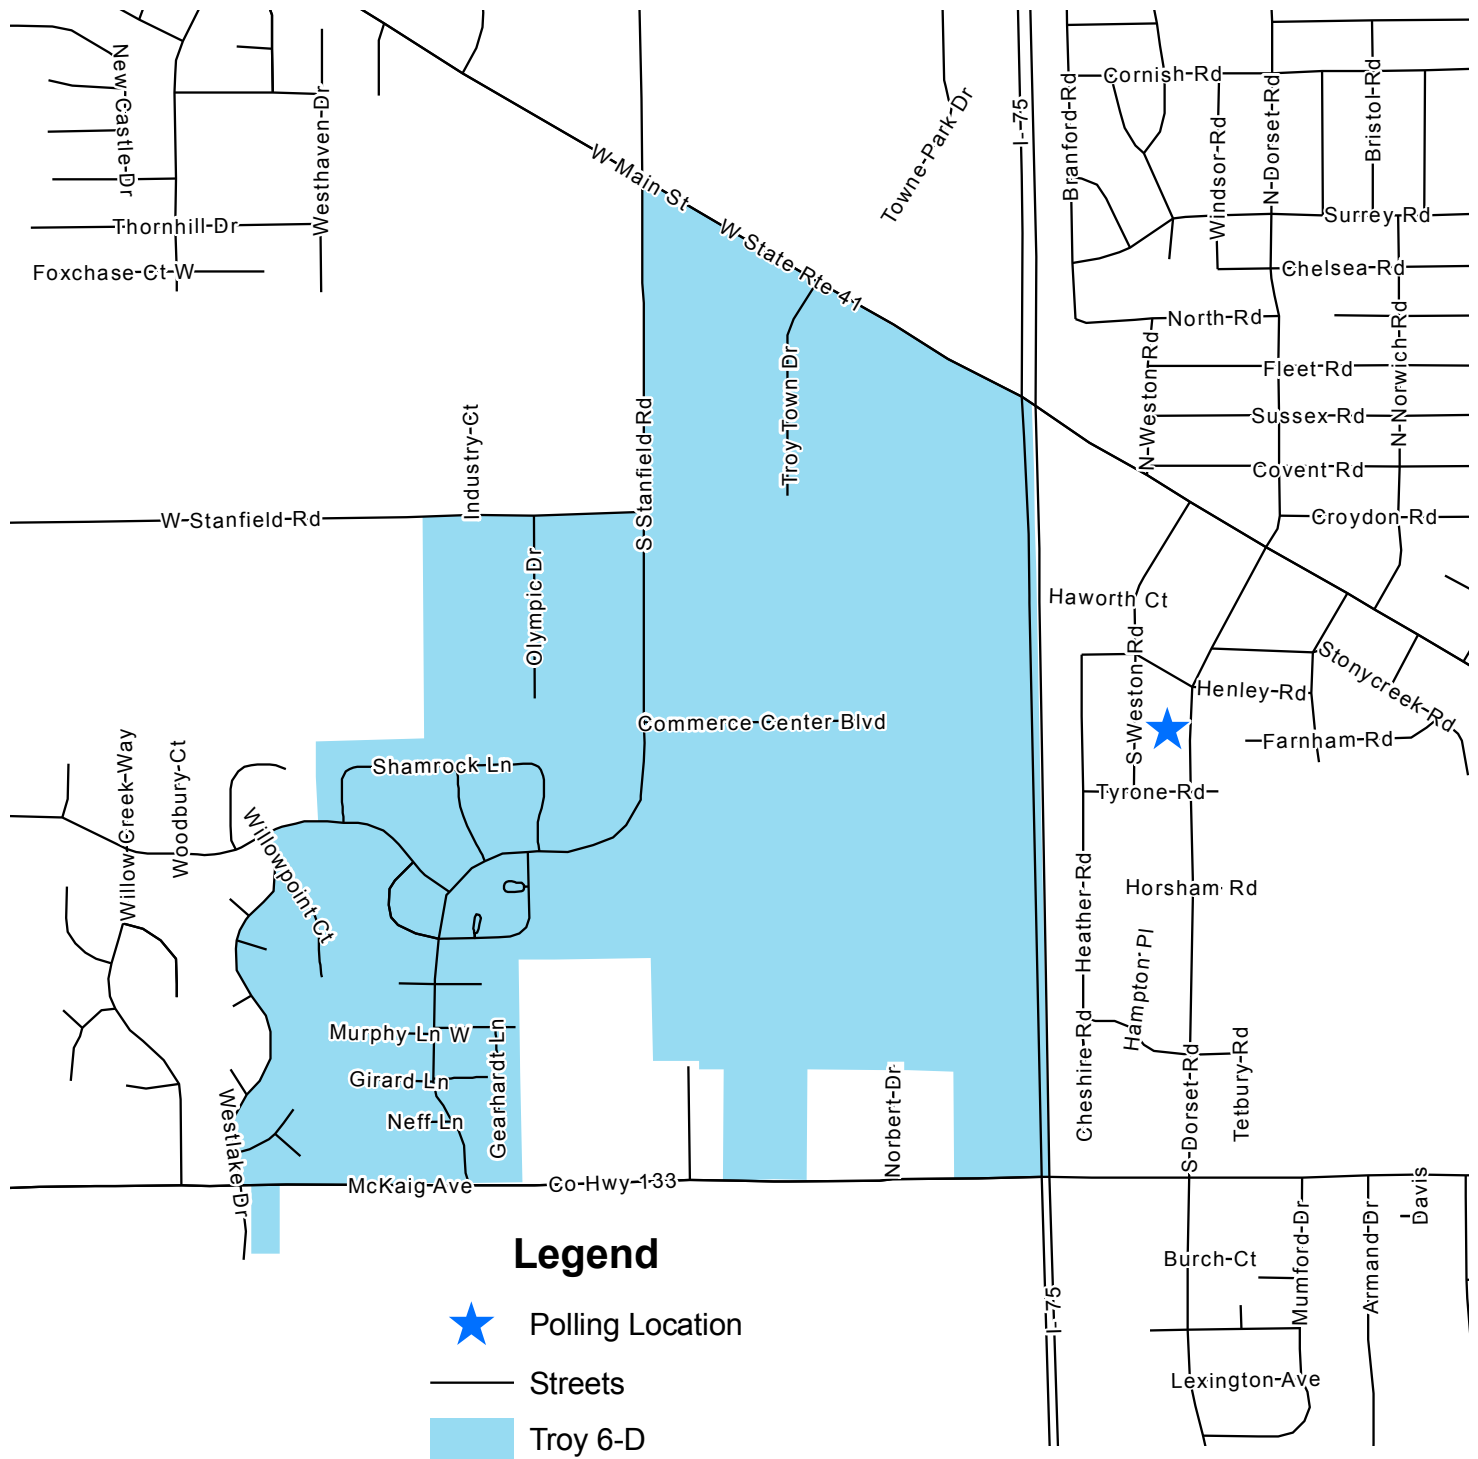

TROY 6-D VOTING PRECINCT

Aug. 12, 2012

Legend

-  Polling Location
-  Streets
-  Troy 6-D

Polling Location: Trinity Episcopal Church
 Address: 60 South Dorset
 School District: Troy CSD

Miami County Board of Elections
 Miami County Courthouse
 215 West Main Street
 Troy, Ohio 45373

This map is for planning purposes only. It is not for legal use.