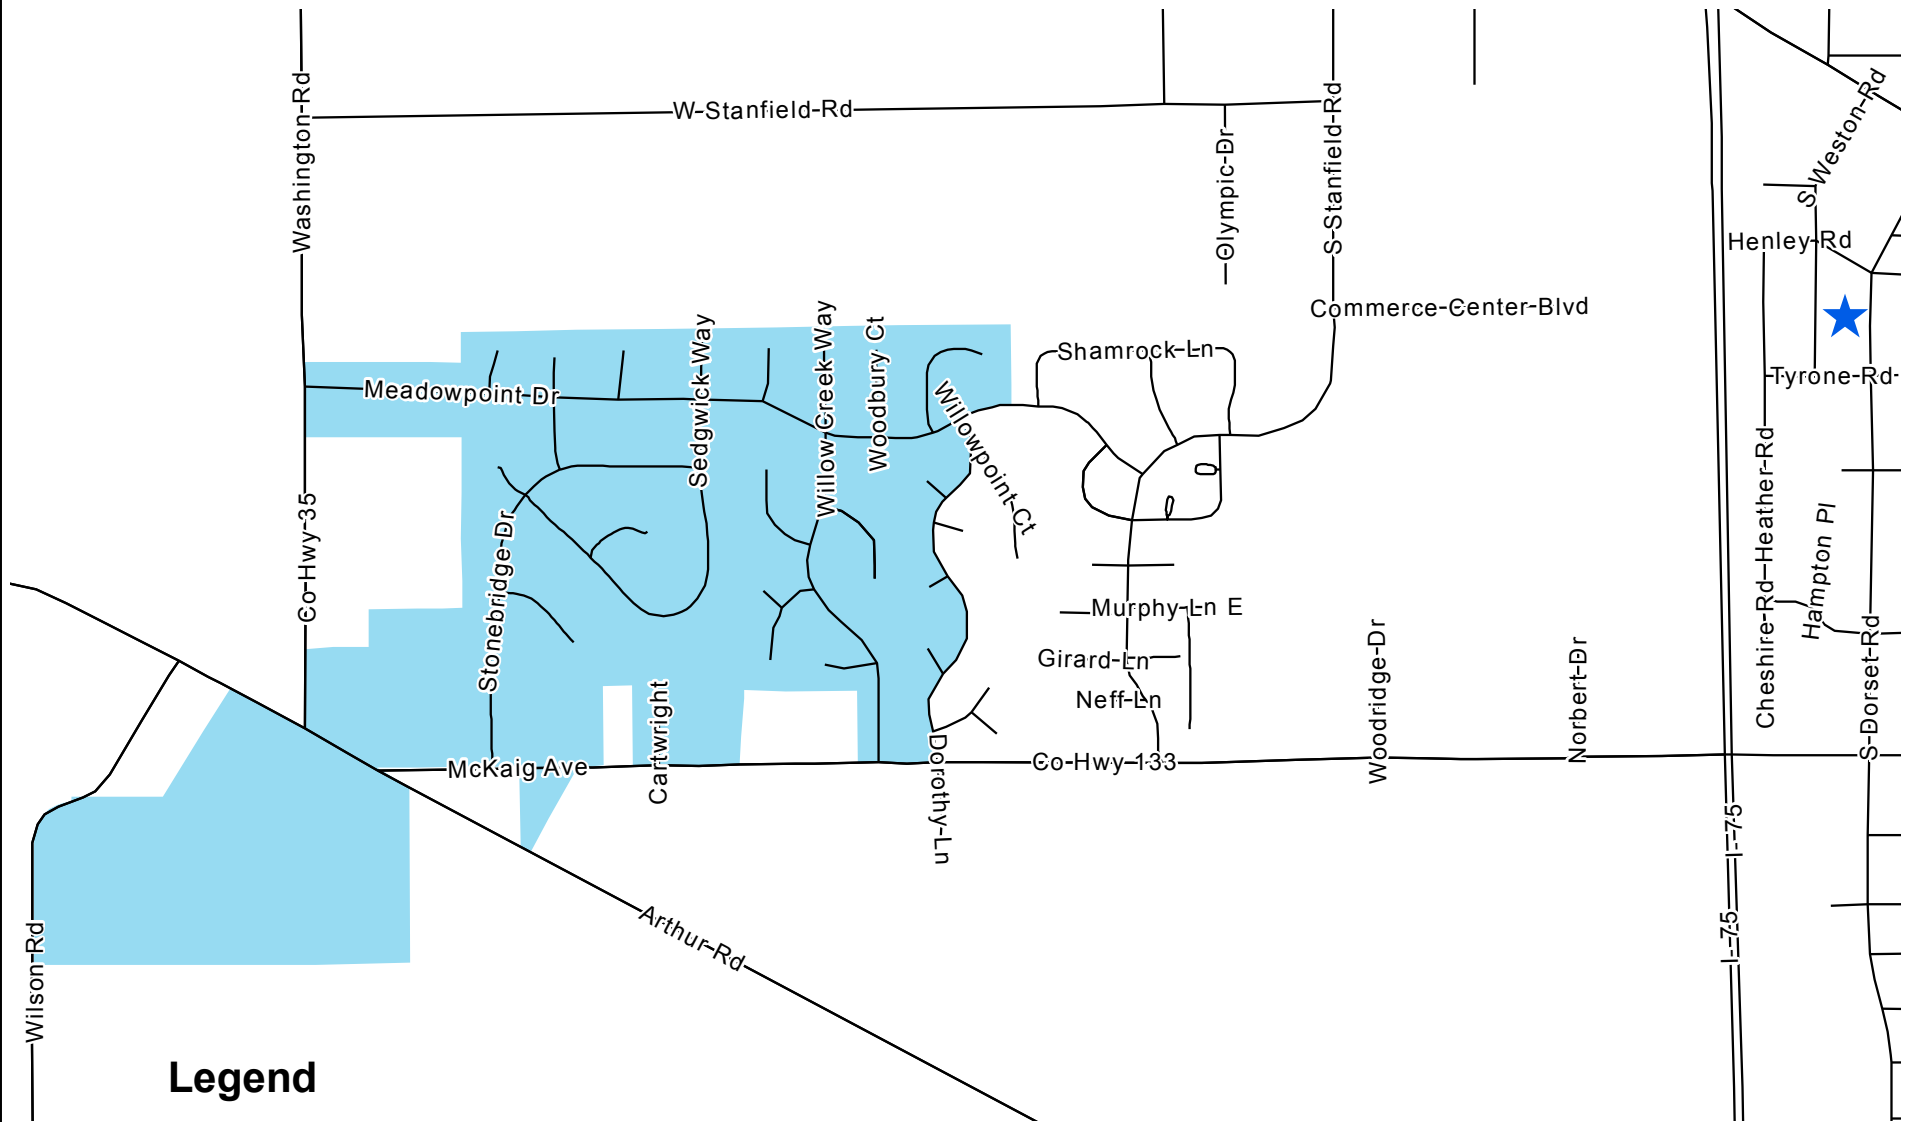

Aug. 12, 2012

TROY 6-C VOTING PRECINCT

Legend

- Troy 6-C
- ★ Polling Location
- Streets

This map is for planning purposes only. It is not for legal use.

Polling Location: Trinity Episcopal Church
Address: 60 South Dorset Road
School District: Troy CSD

Miami County Board of Elections
Miami County Courthouse
215 West Main Street
Troy, Ohio 45373