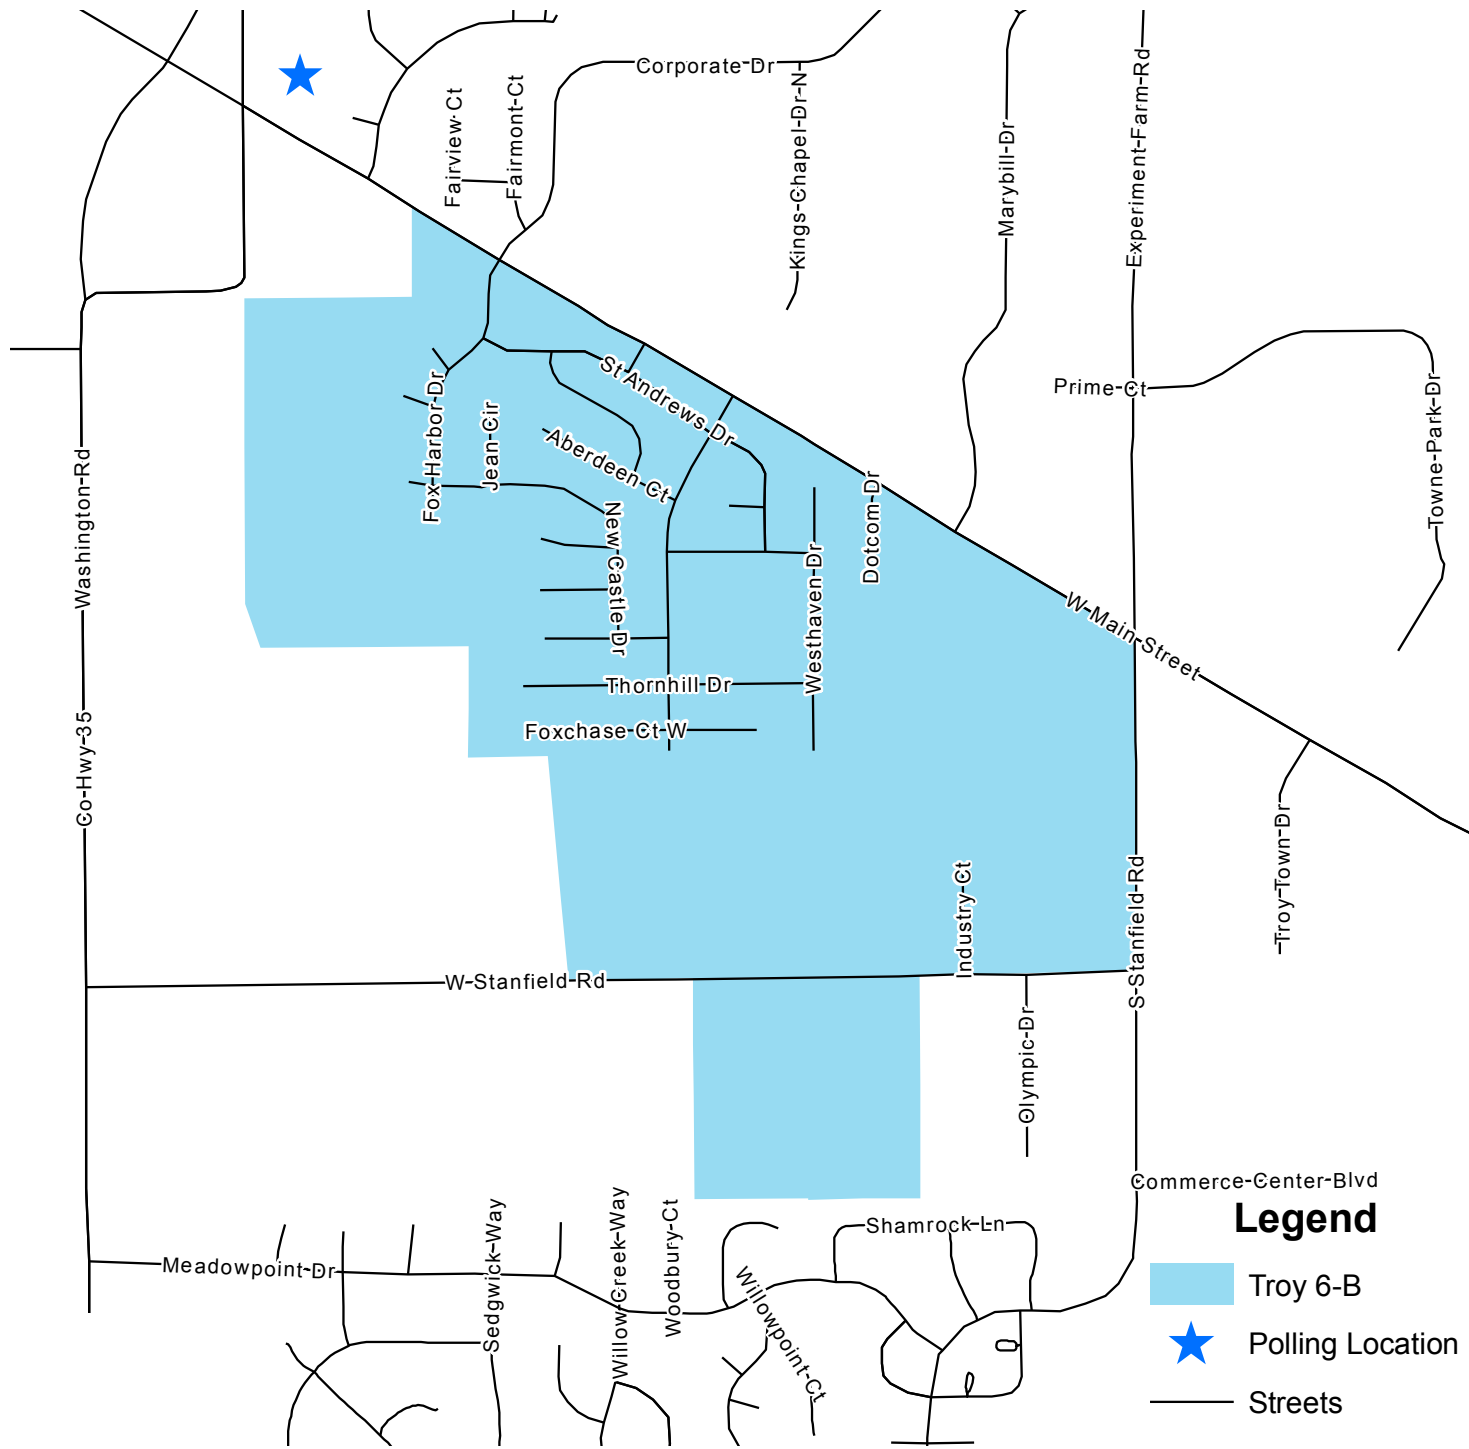

TROY 6-B VOTING PRECINCT

Aug. 12, 2012

Legend

- Troy 6-B
- Polling Location
- Streets

Polling Location: First Lutheran Church
 Address: 2899 West Main Street
 School District: Troy CSD

Miami County Board of Elections
 Miami County Courthouse
 215 West Main Street
 Troy, Ohio 45373

This map is for planning purposes only. It is not for legal use.