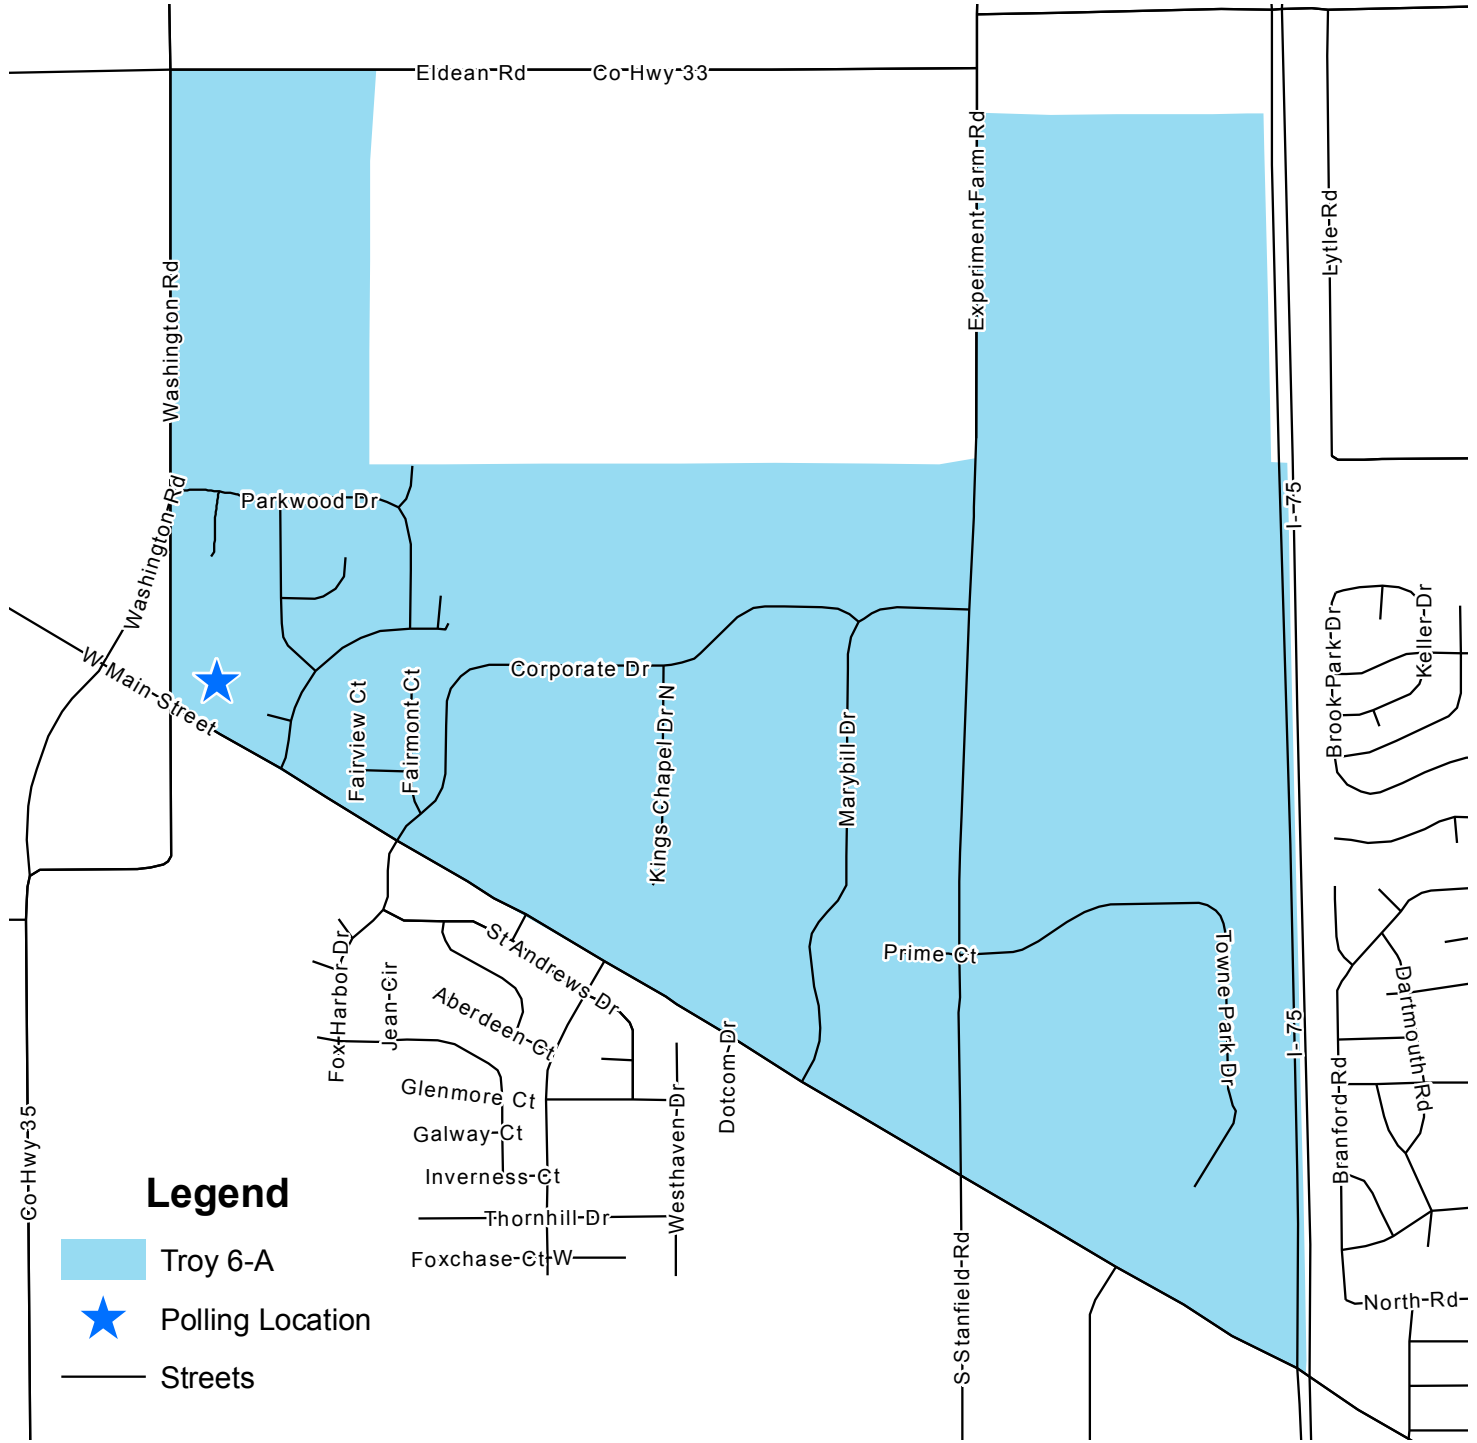

TROY 6-A VOTING PRECINCT

Aug. 12, 2012

Legend

-  Troy 6-A
-  Polling Location
-  Streets

Polling Location: First Lutheran Church
 Address: 2899 West Main Street
 School District: Troy CSD

Miami County Board of Elections
 Miami County Courthouse
 215 West Main Street
 Troy, Ohio 45373

This map is for planning purposes only. It is not for legal use.