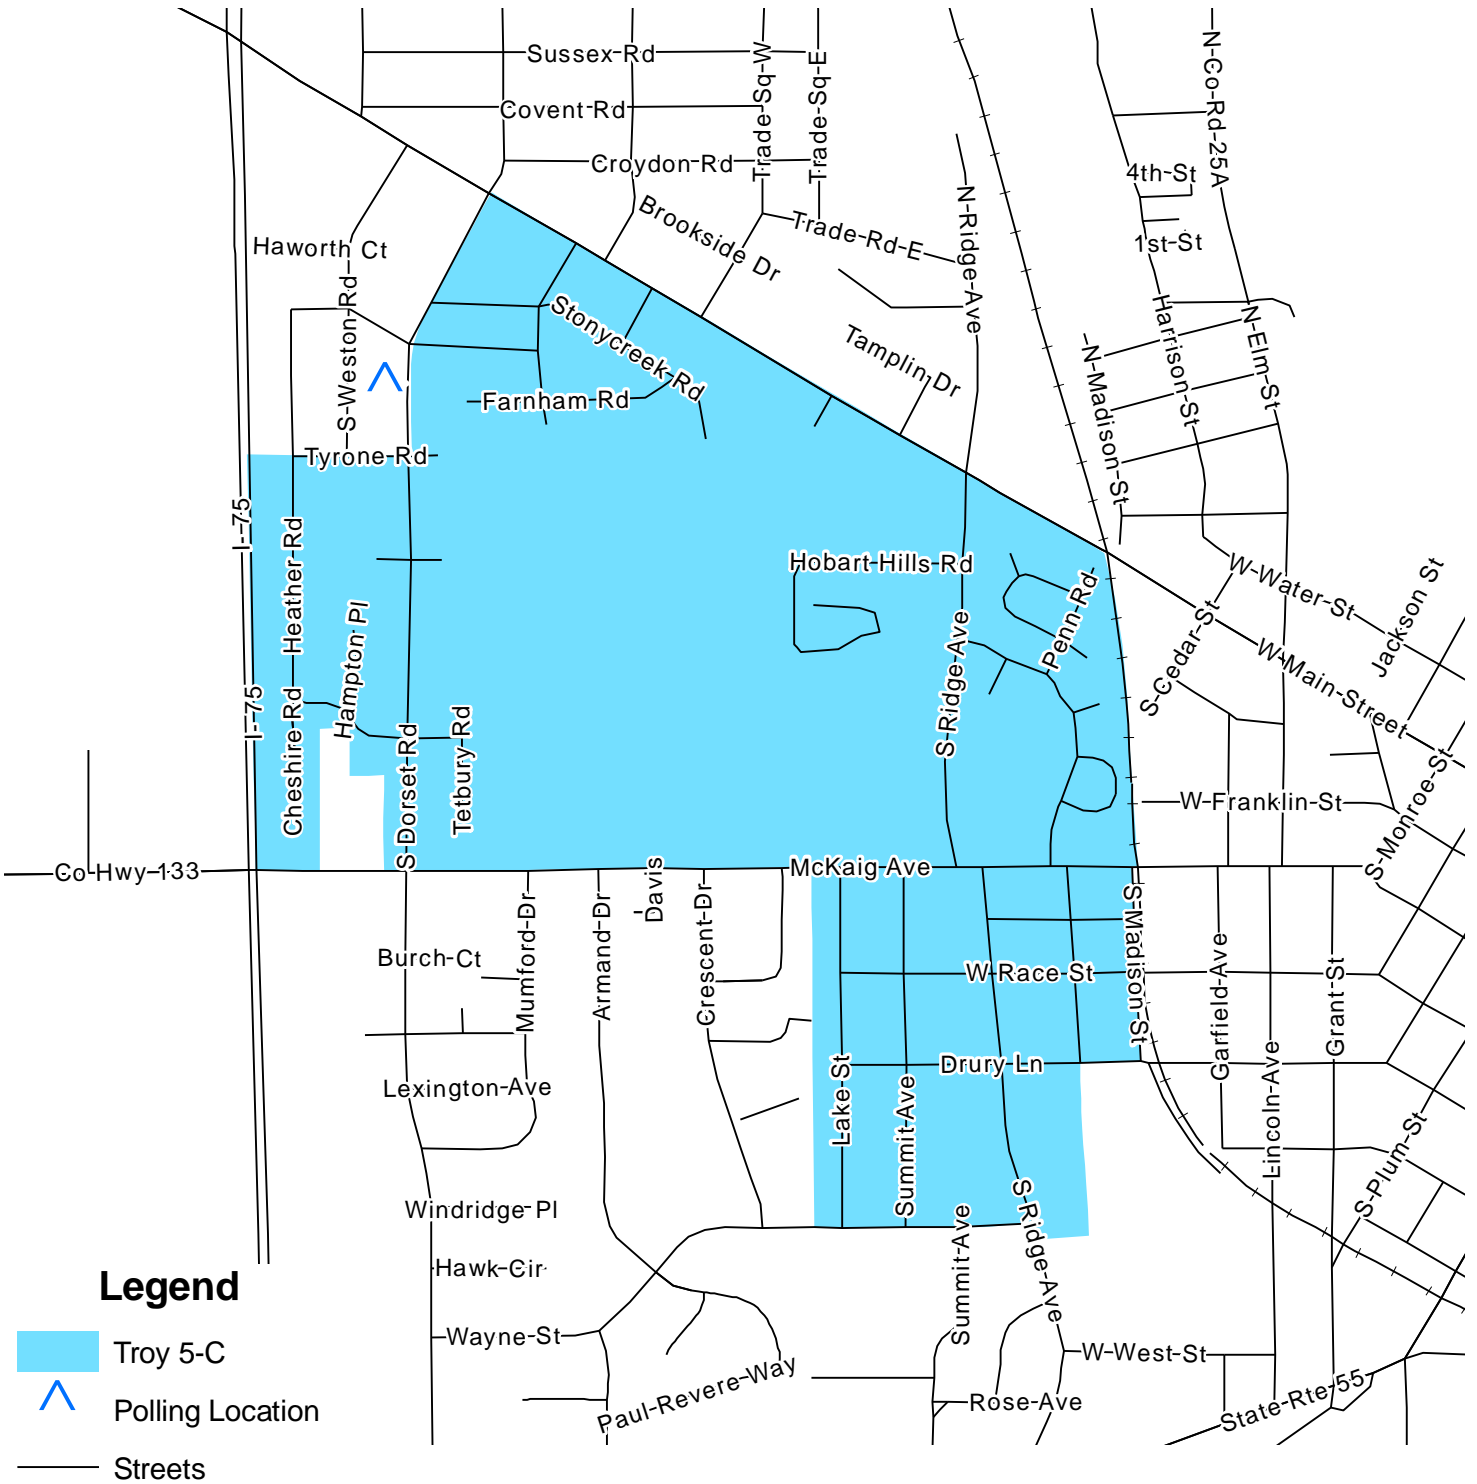

TROY 5-C VOTING PRECINCT

March 9, 2013

Legend

- Troy 5-C
- Polling Location
- Streets

Polling Location: Trinity Episcopal Church
 Address: 60 South Dorset
 School District: Troy CSD

Miami County Board of Elections
 Miami County Courthouse
 215 West Main Street
 Troy, Ohio 45373

This map is for planning purposes only. It is not for legal use.