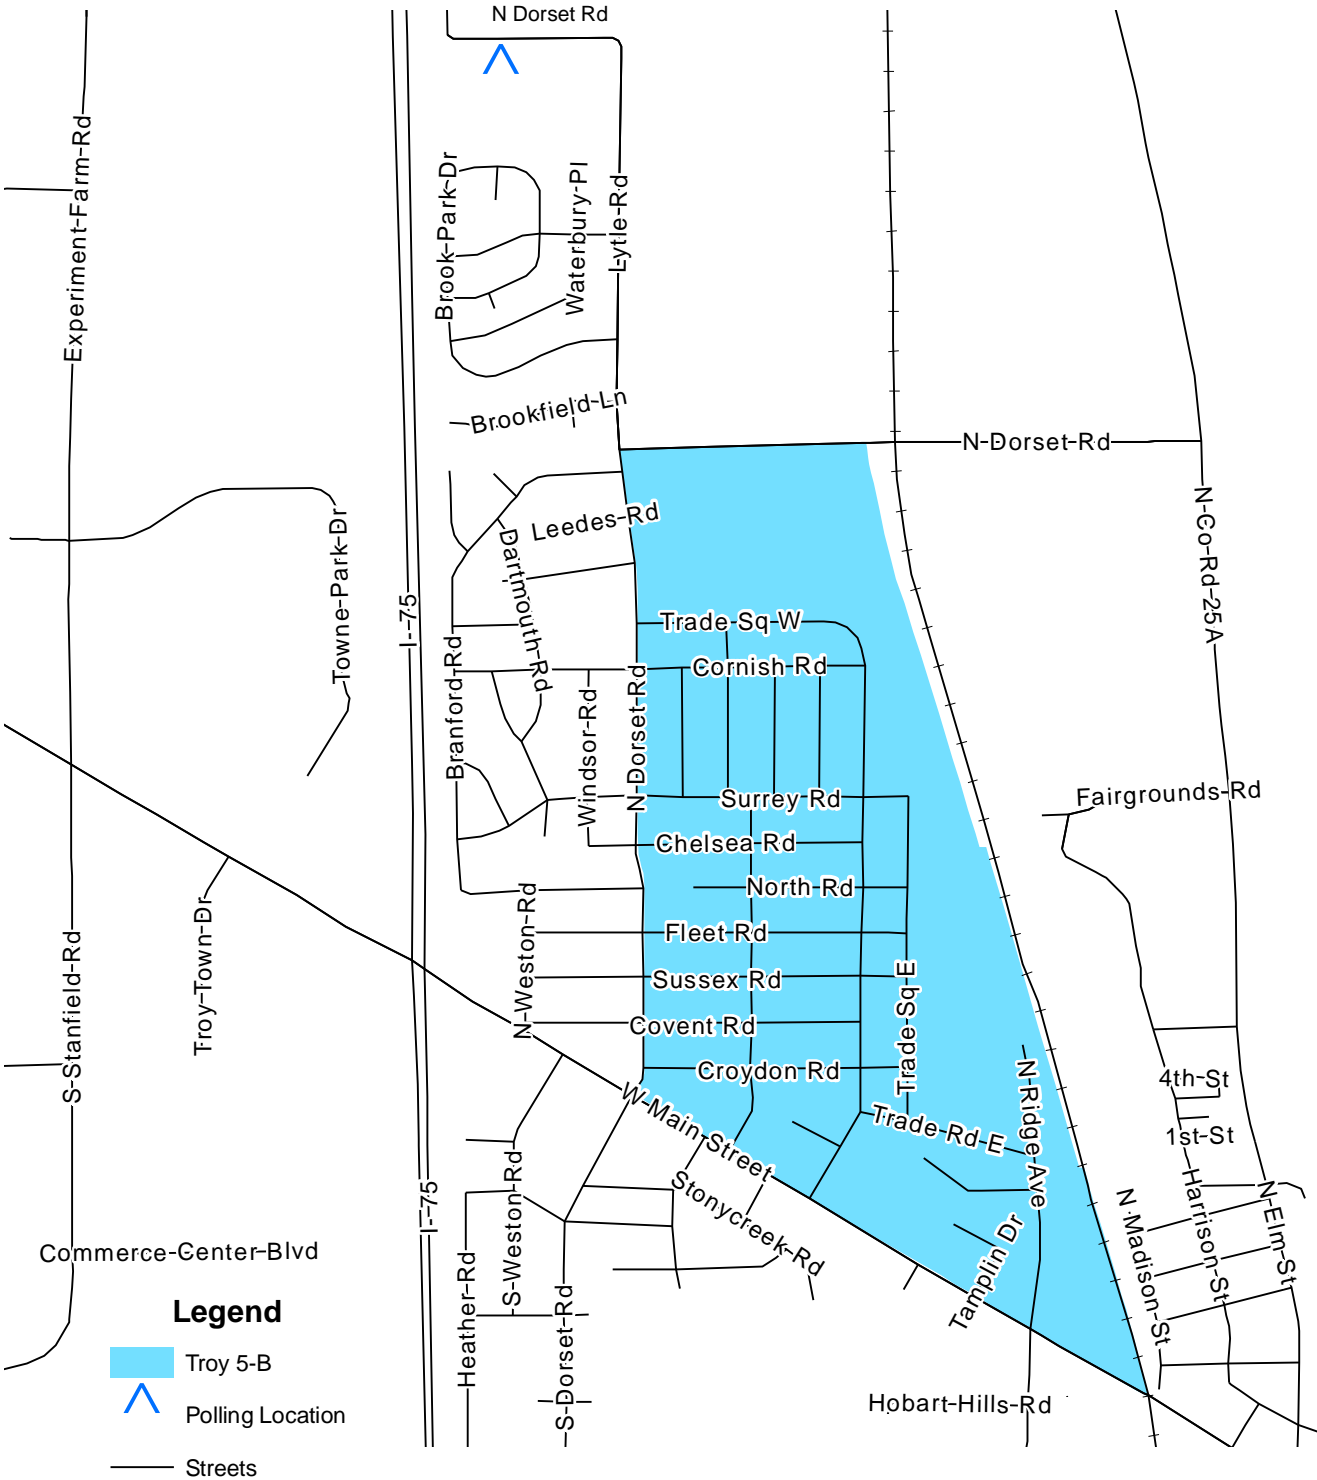

TROY 5-B VOTING PRECINCT

March 9, 2013

Legend

- Troy 5-B
- Polling Location
- Streets

Polling Location: Mid-County Church of Christ
 Address: 1580 N. Dorset Rd.
 School District: Troy CSD

Miami County Board of Elections
 Miami County Courthouse
 215 West Main Street
 Troy, Ohio 45373

This map is for planning purposes only. It is not for legal use.