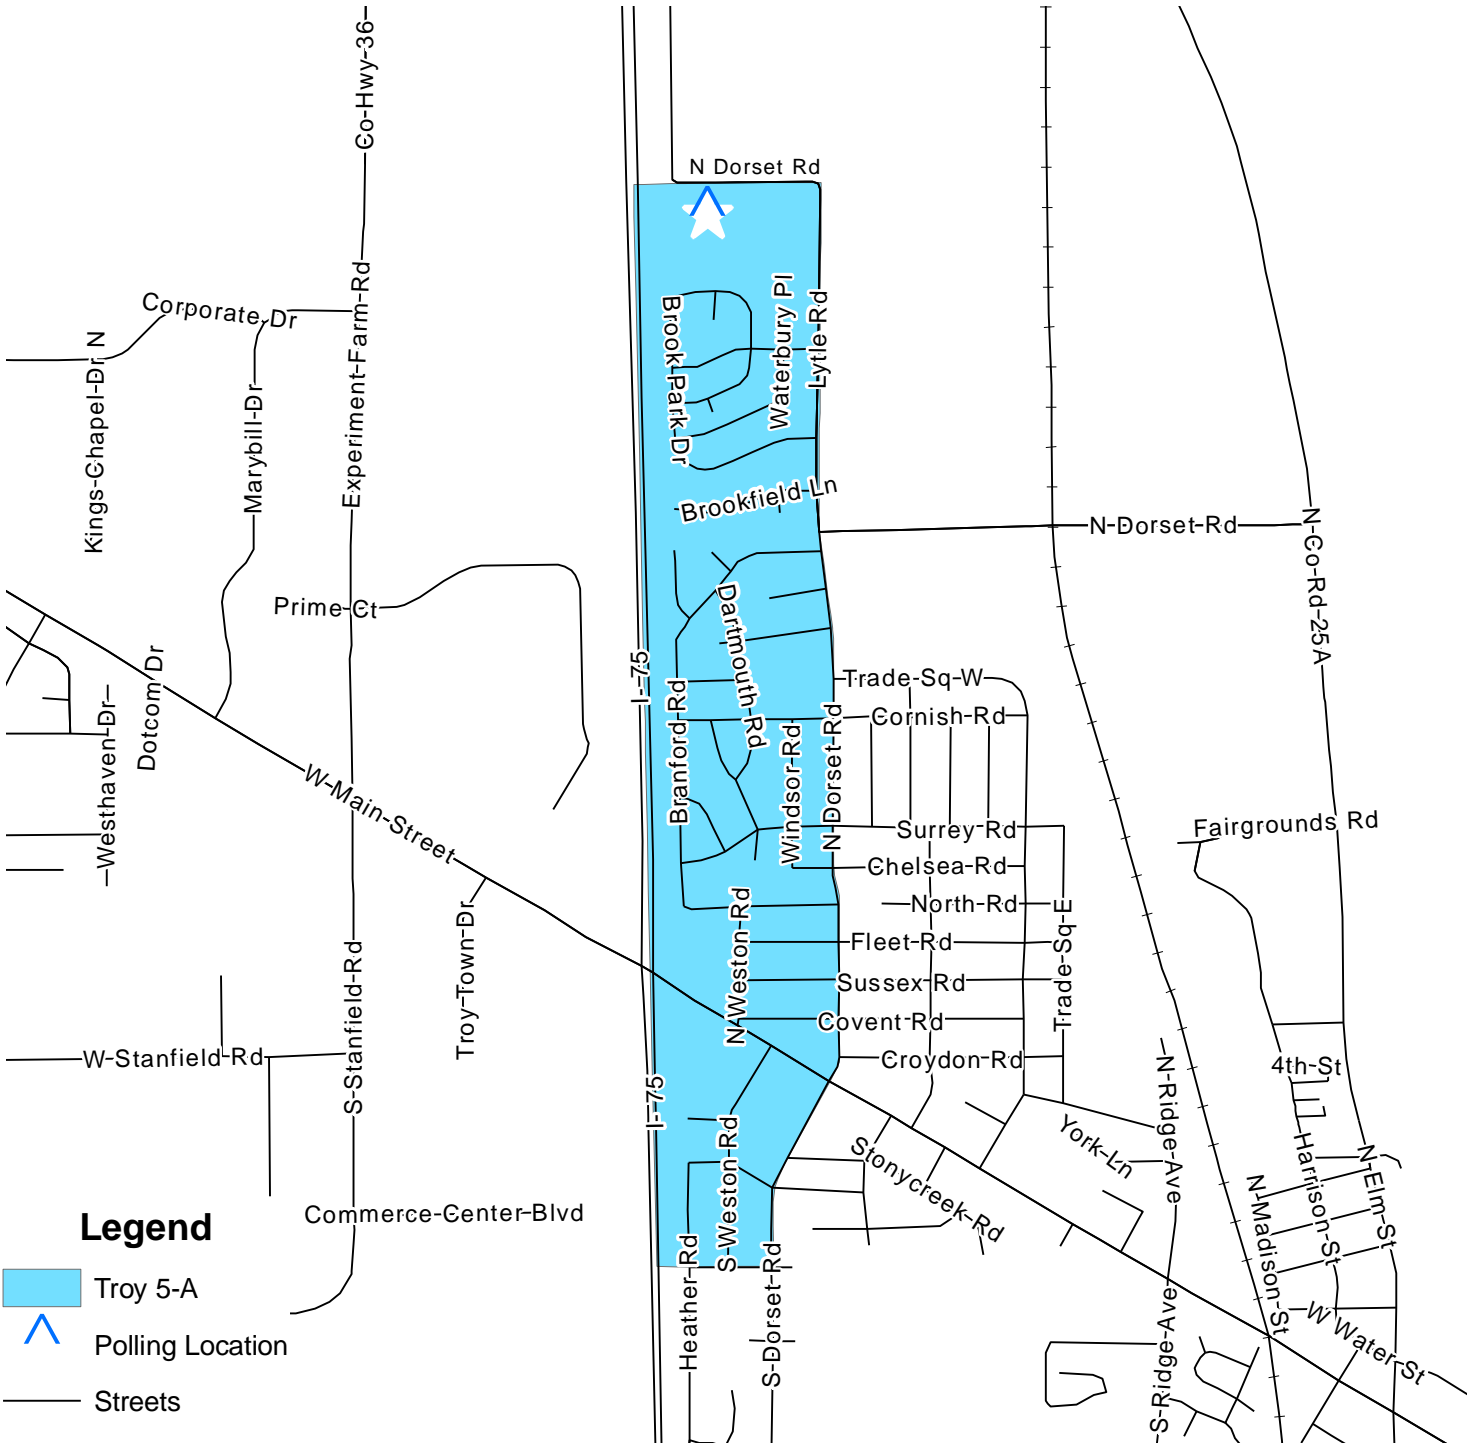

# TROY 5-A VOTING PRECINCT

March 9, 2013

## Legend

- Troy 5-A
- Polling Location
- Streets

Polling Location: Mid-County Church of Christ  
 Address: 1580 N. Dorset Rd.  
 School District: Troy CSD

Miami County Board of Elections  
 Miami County Courthouse  
 215 West Main Street  
 Troy, Ohio 45373

This map is for planning purposes only. It is not for legal use.