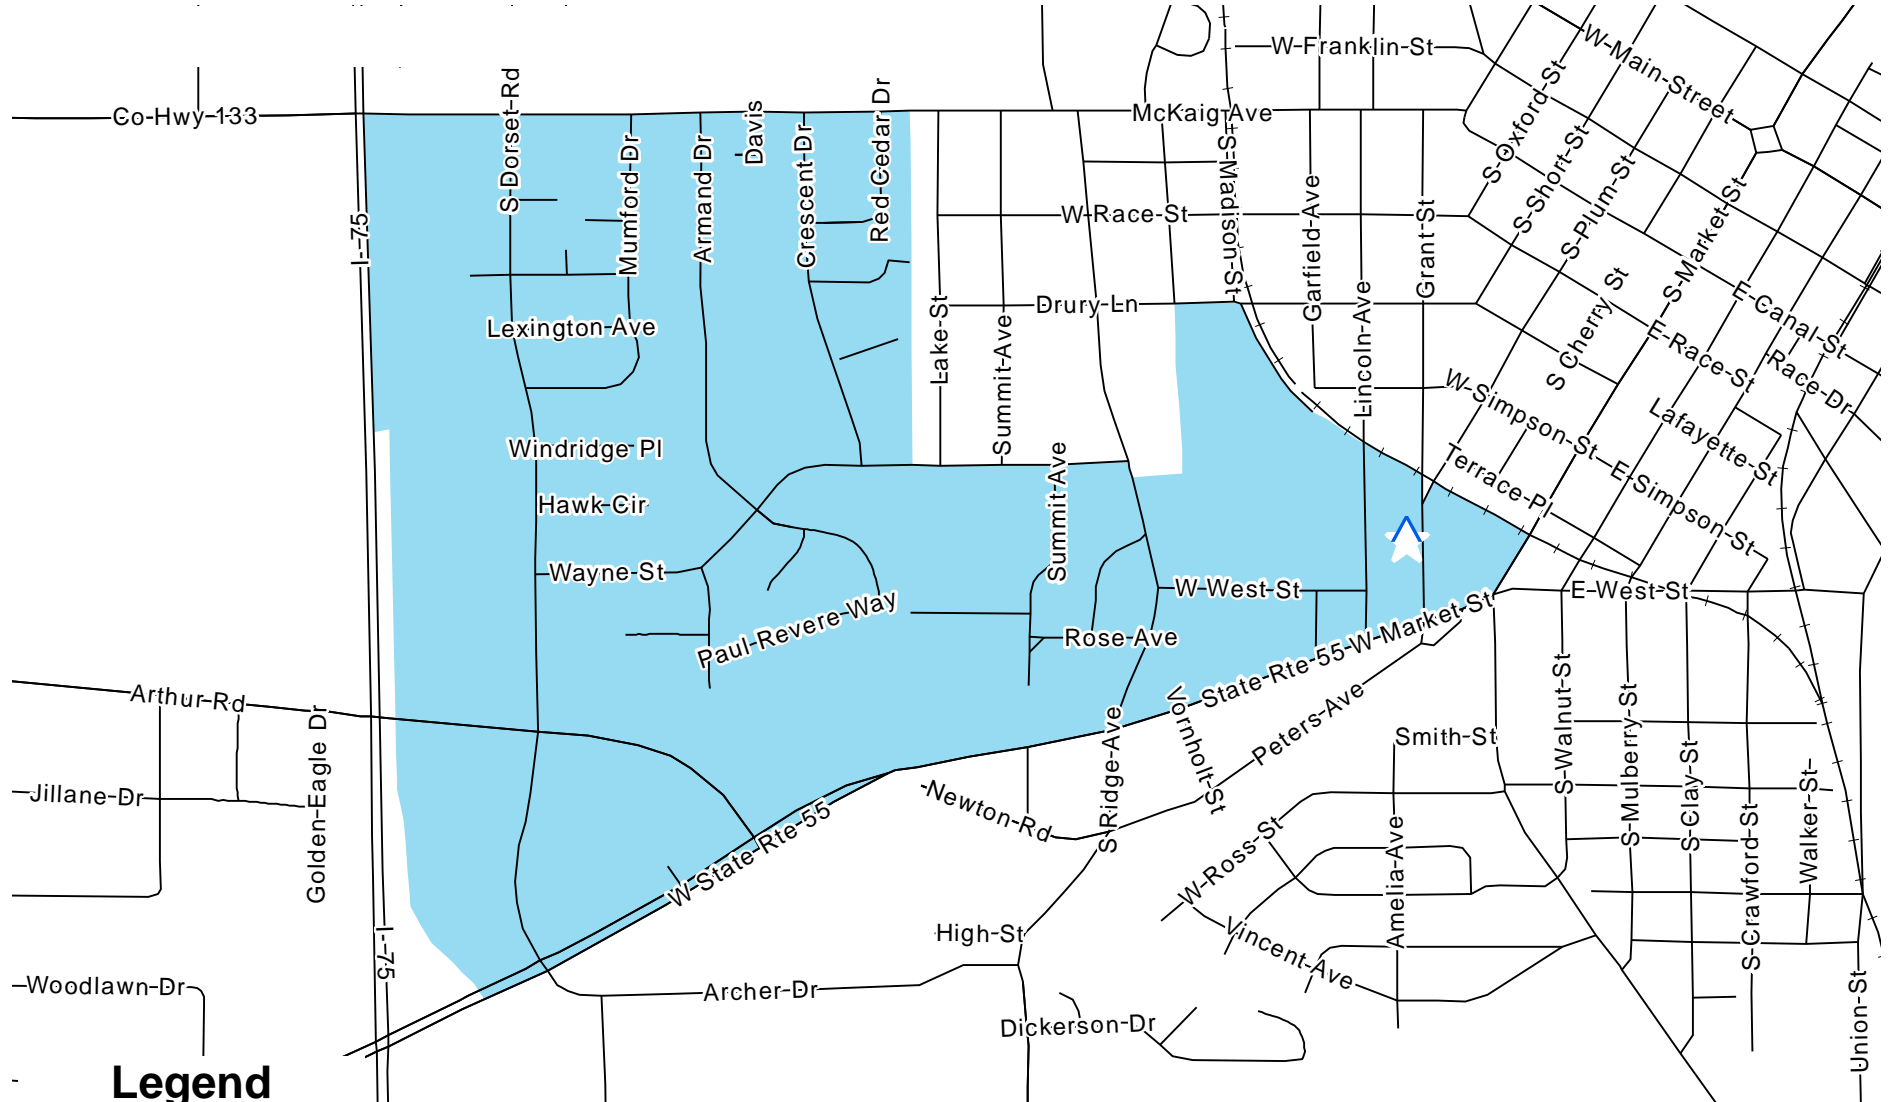

March 7, 2013

TROY 4-C VOTING PRECINCT

Legend

- Troy 4-C
- Polling Location
- Streets

This map is for planning purposes only. It is not for legal use.

Polling Location: One Call Now
 Address: 726 Grant Street
 School District: Troy CSD

Miami County Board of Elections
 Miami County Courthouse
 215 West Main Street
 Troy, Ohio 45373