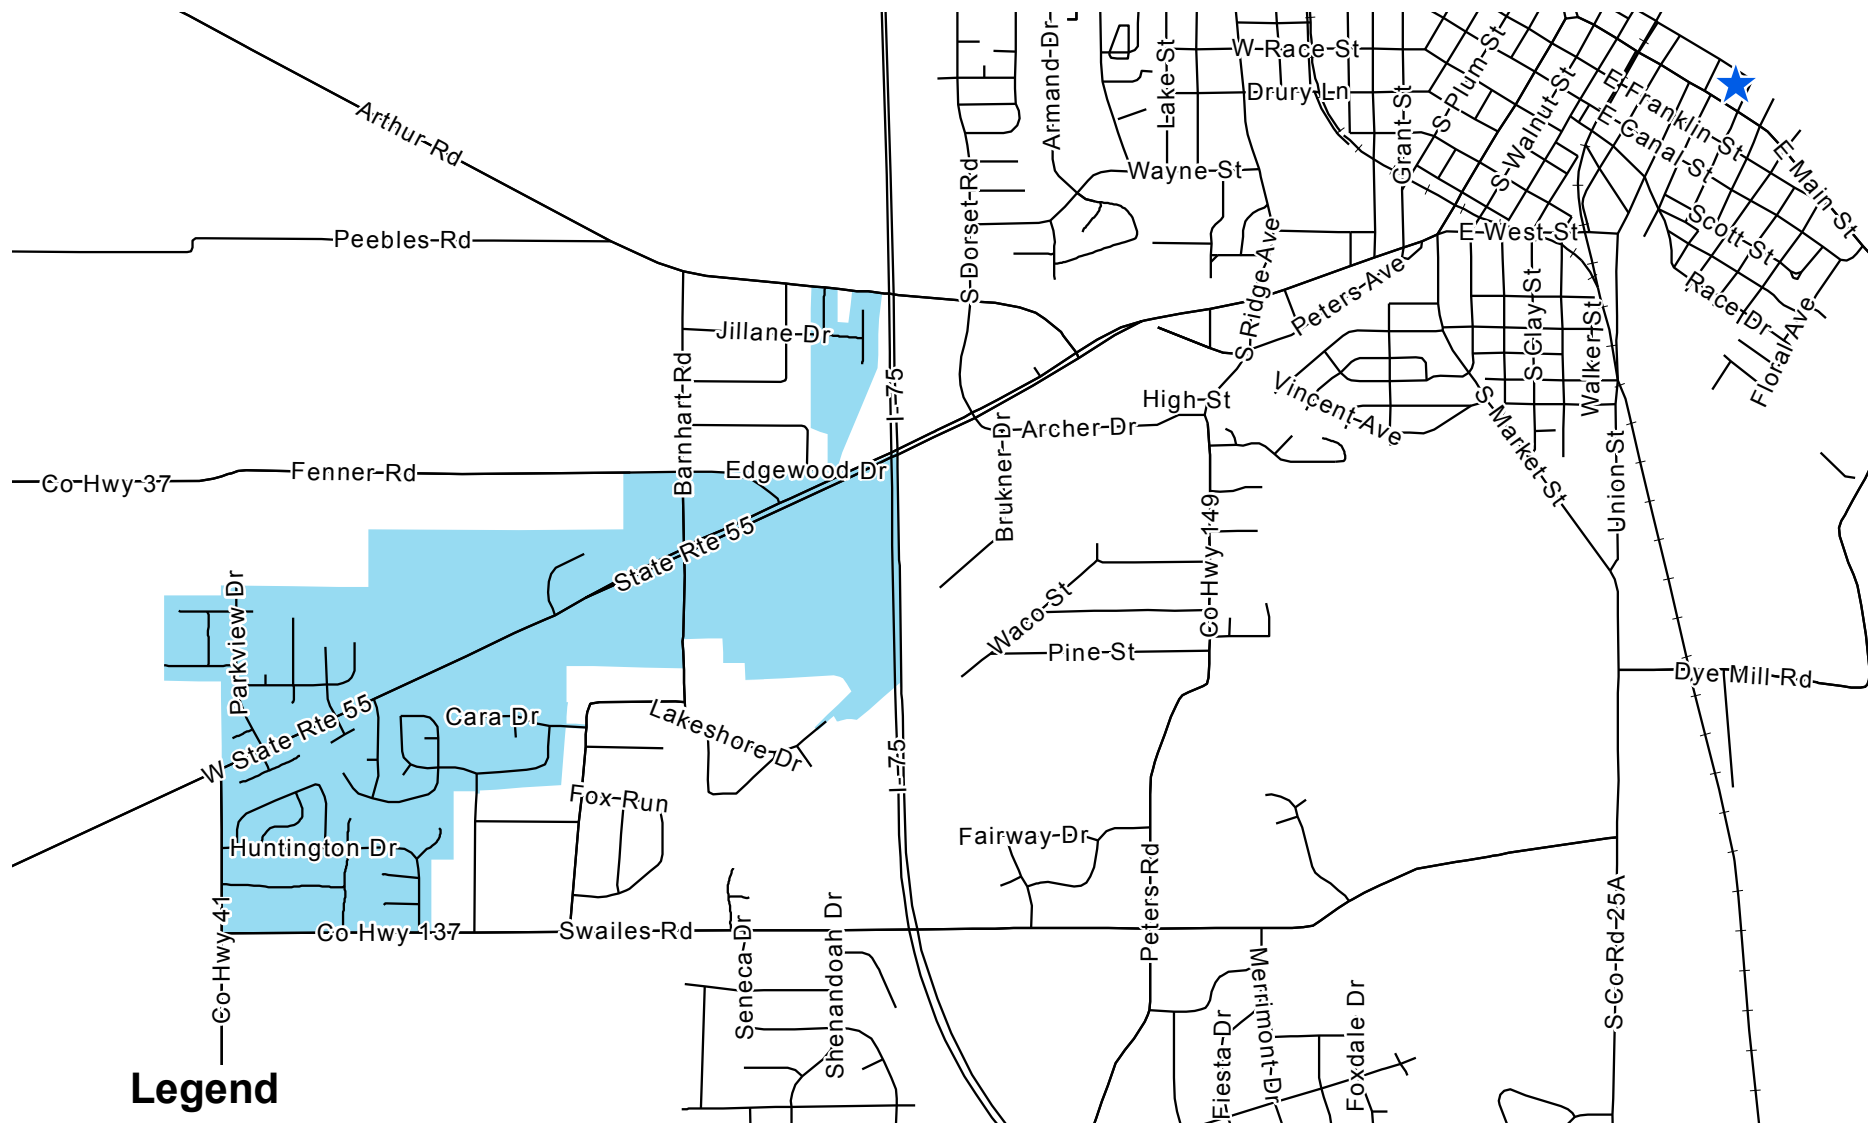

Aug. 12, 2012

TROY 4-A VOTING PRECINCT

Legend

-  Troy 4-A
-  Polling Location
-  Streets

This map is for planning purposes only. It is not for legal use.

Polling Location: Van Cleve School
 Address: 617 East Main Street
 School District: Troy CSD

Miami County Board of Elections
 Miami County Courthouse
 215 West Main Street
 Troy, Ohio 45373