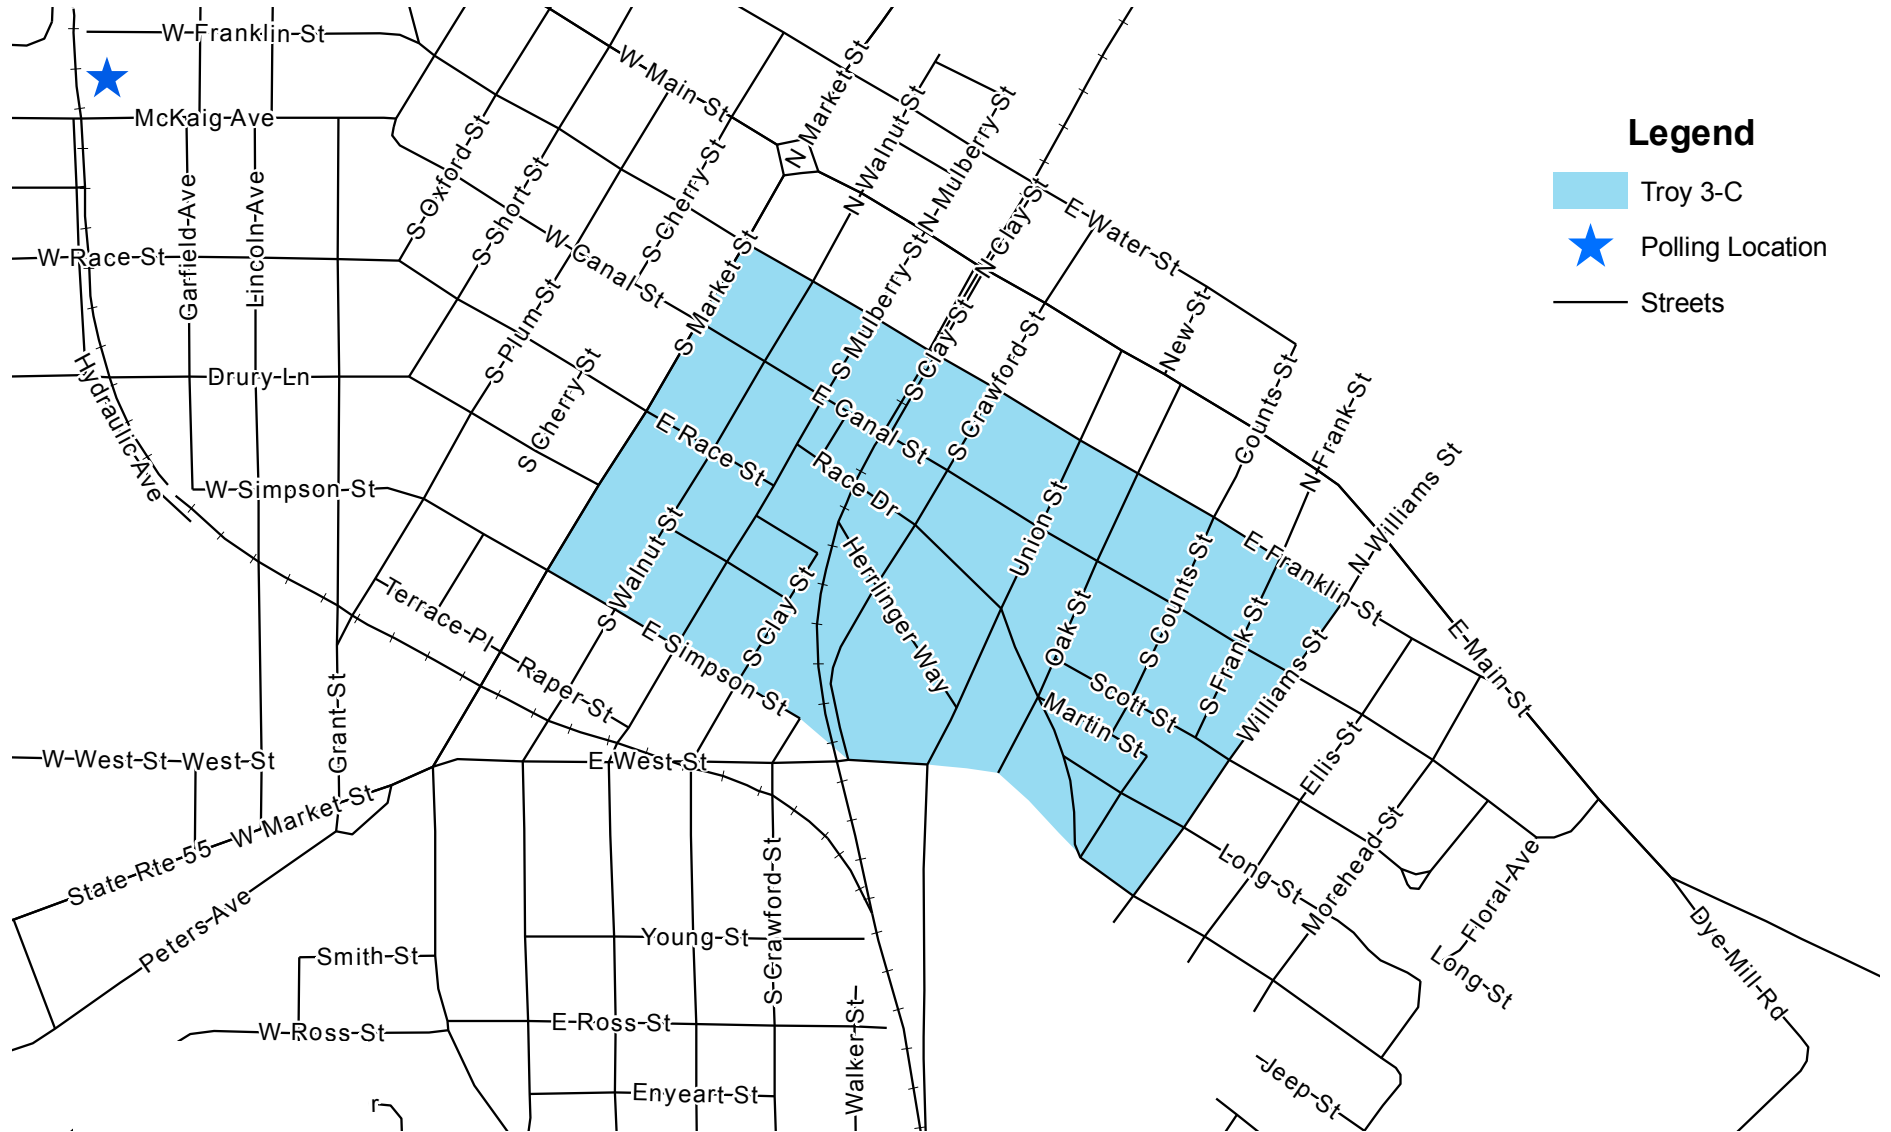

# TROY 3-C VOTING PRECINCT

## Legend

-  Troy 3-C
-  Polling Location
-  Streets

This map is for planning purposes only. It is not for legal use.

Polling Location: Richard's Chapel  
Address: 831 McKaig Avenue  
School District: Troy CSD