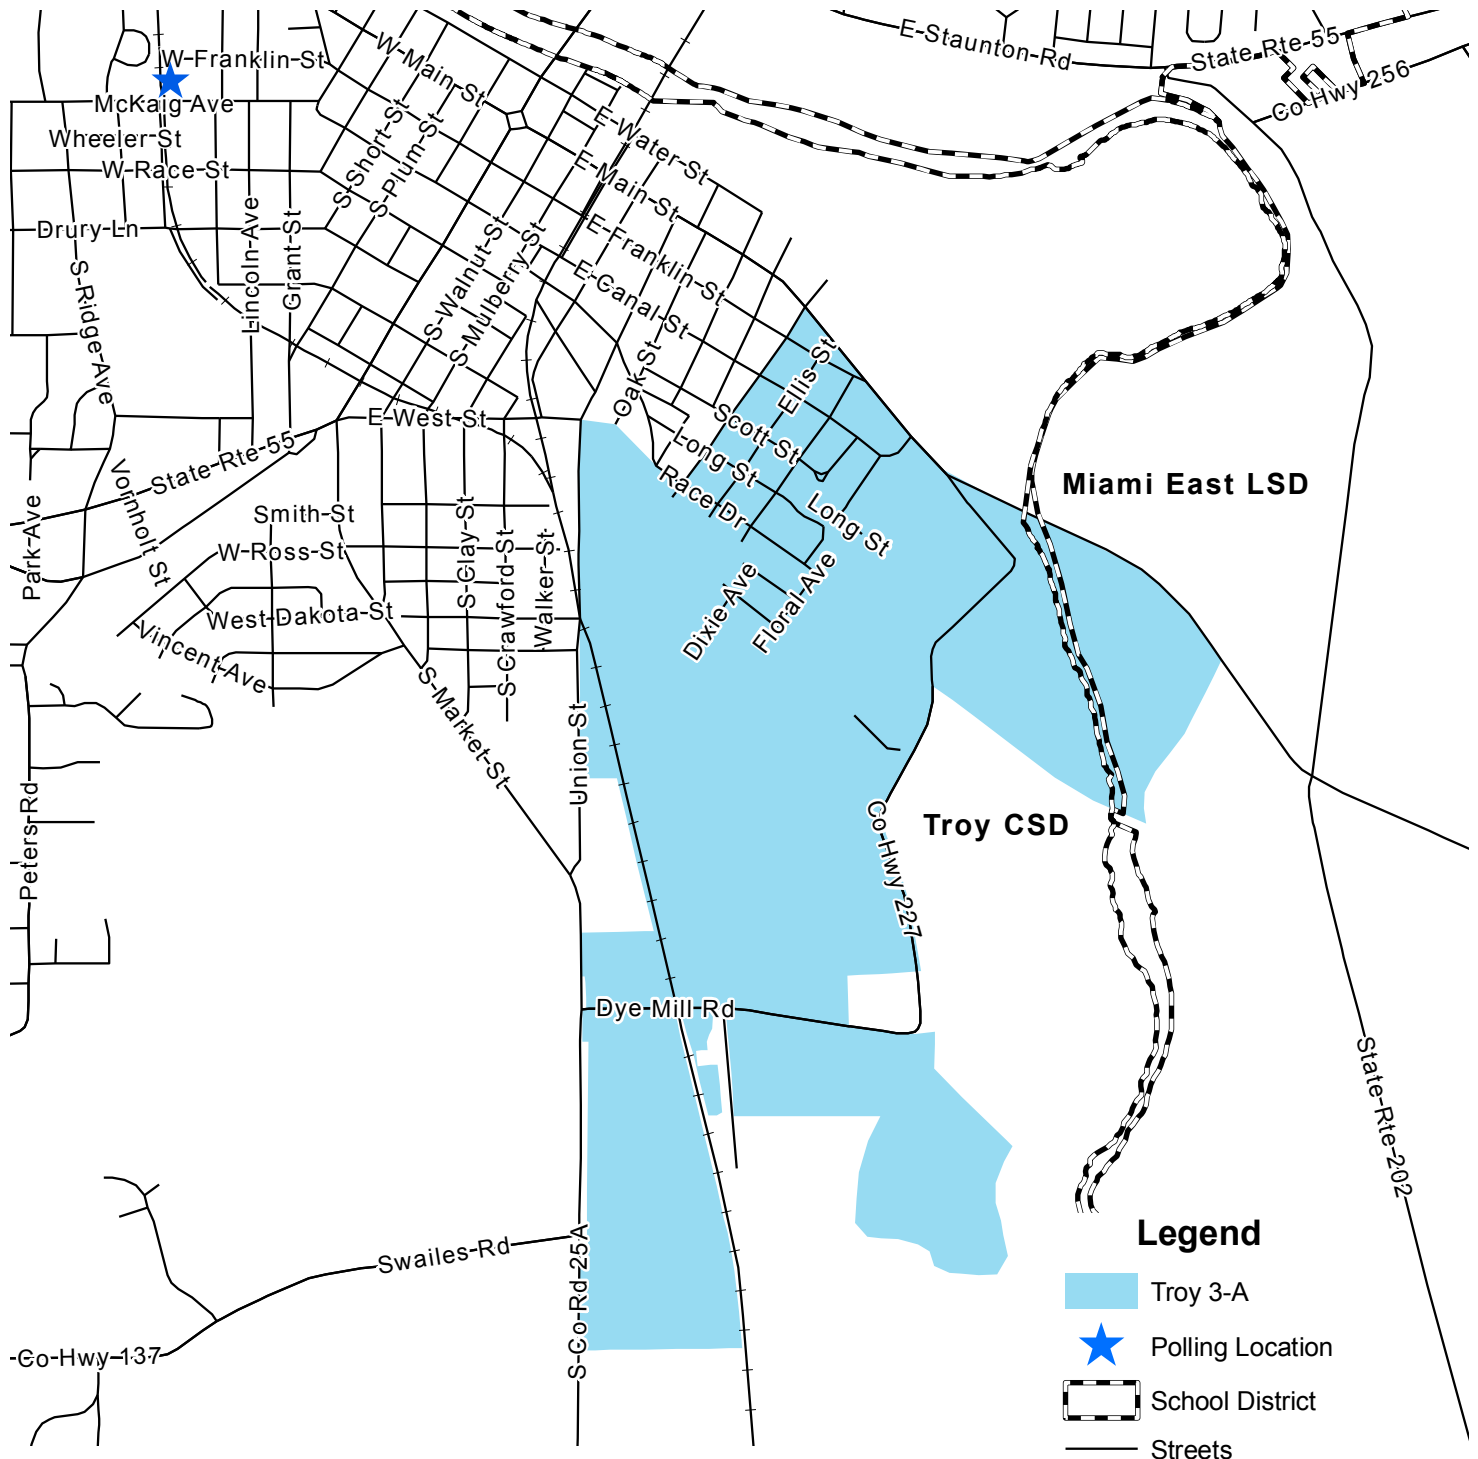

TROY 3-A VOTING PRECINCT

Aug. 12, 2012

- Legend**
- Troy 3-A
 - Polling Location
 - School District
 - Streets

Polling Location: Richard's Chapel
 Address: 831 McKaig Avenue
 School District: Troy CSD

Miami County Board of Elections
 Miami County Courthouse
 215 West Main Street
 Troy, Ohio 45373

This map is for planning purposes only. It is not for legal use.