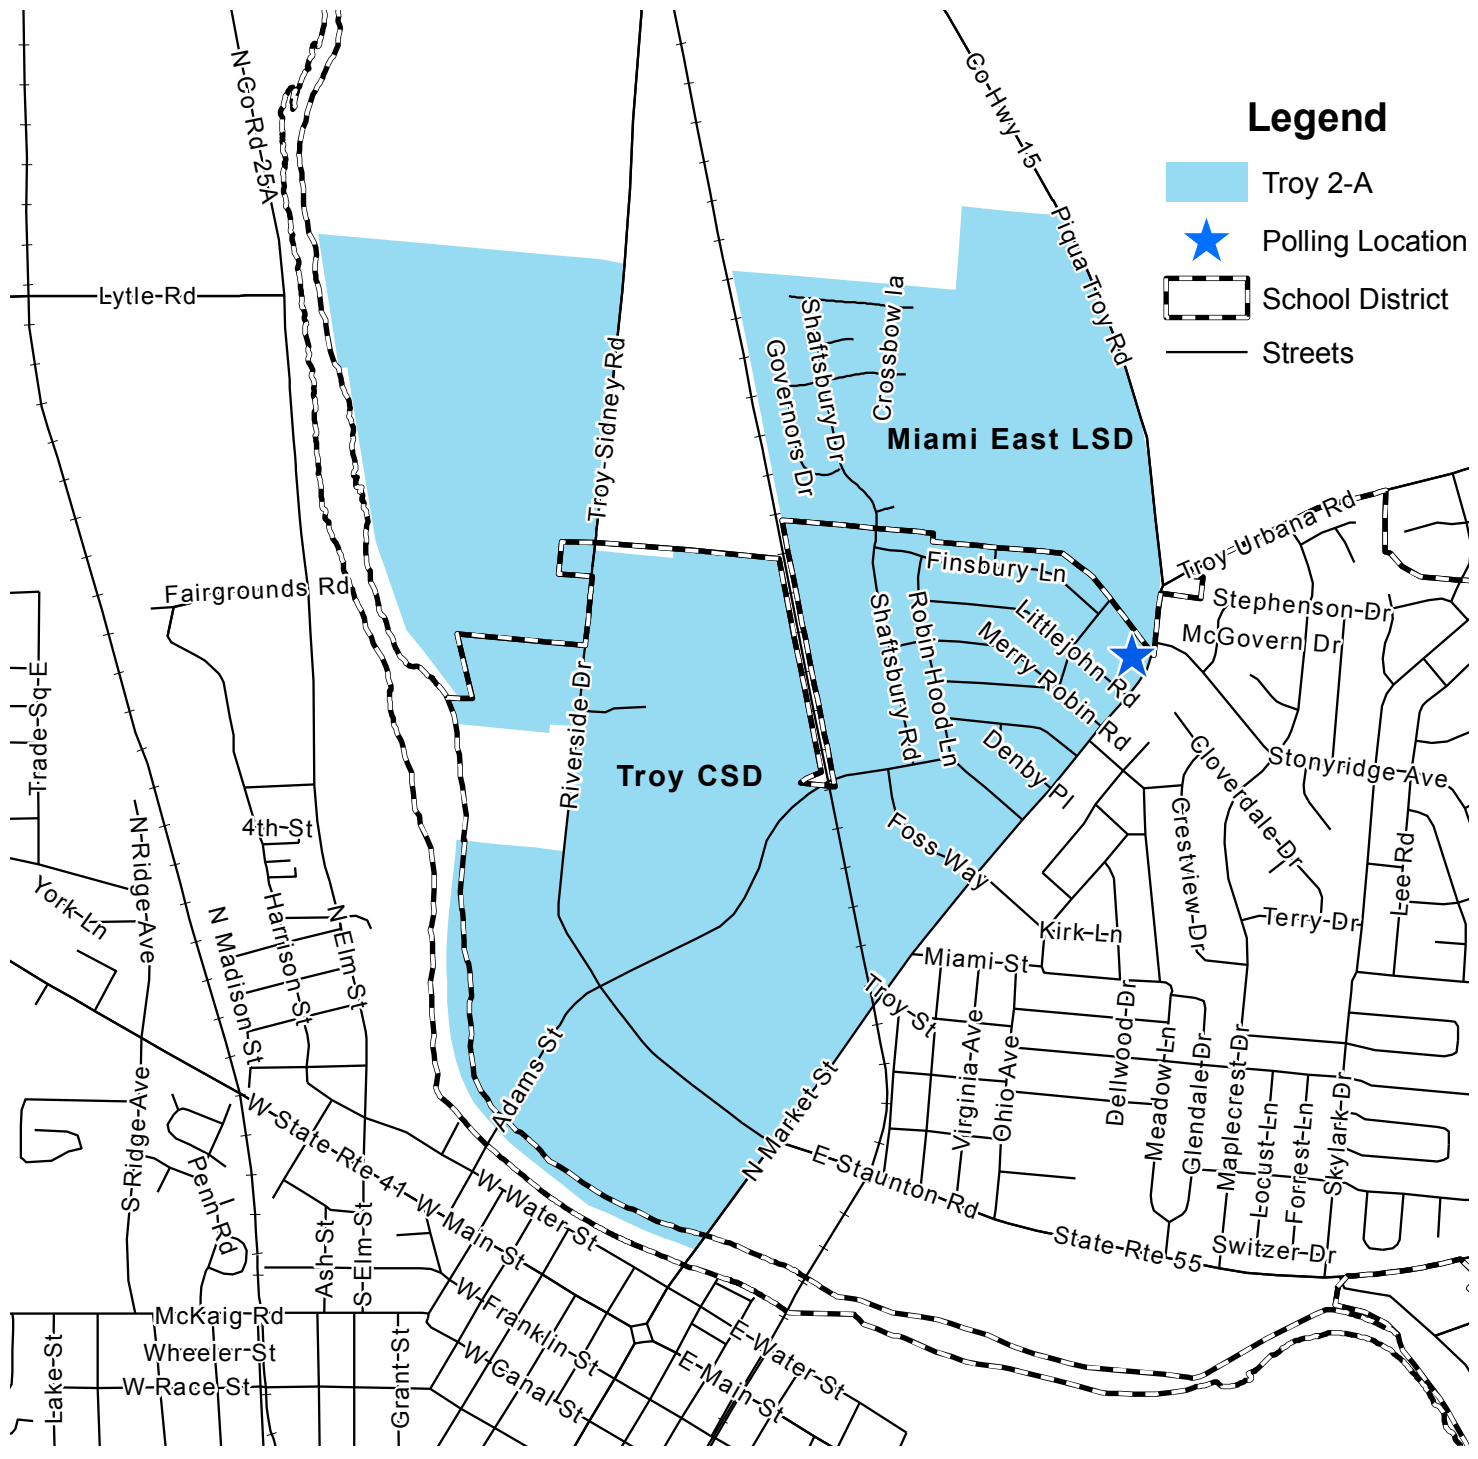

TROY 2-A VOTING PRECINCT

Aug. 12, 2012

- Legend**
- Troy 2-A
 - ★ Polling Location
 - School District
 - Streets

Polling Location: Grace Baptist Church
 Address: 1400 N. Market Street
 School Districts: Miami East LSD
 Troy CSD

Miami County Board of Elections
 Miami County Courthouse
 215 West Main Street
 Troy, Ohio 45373

This map is for planning purposes only. It is not for legal use.