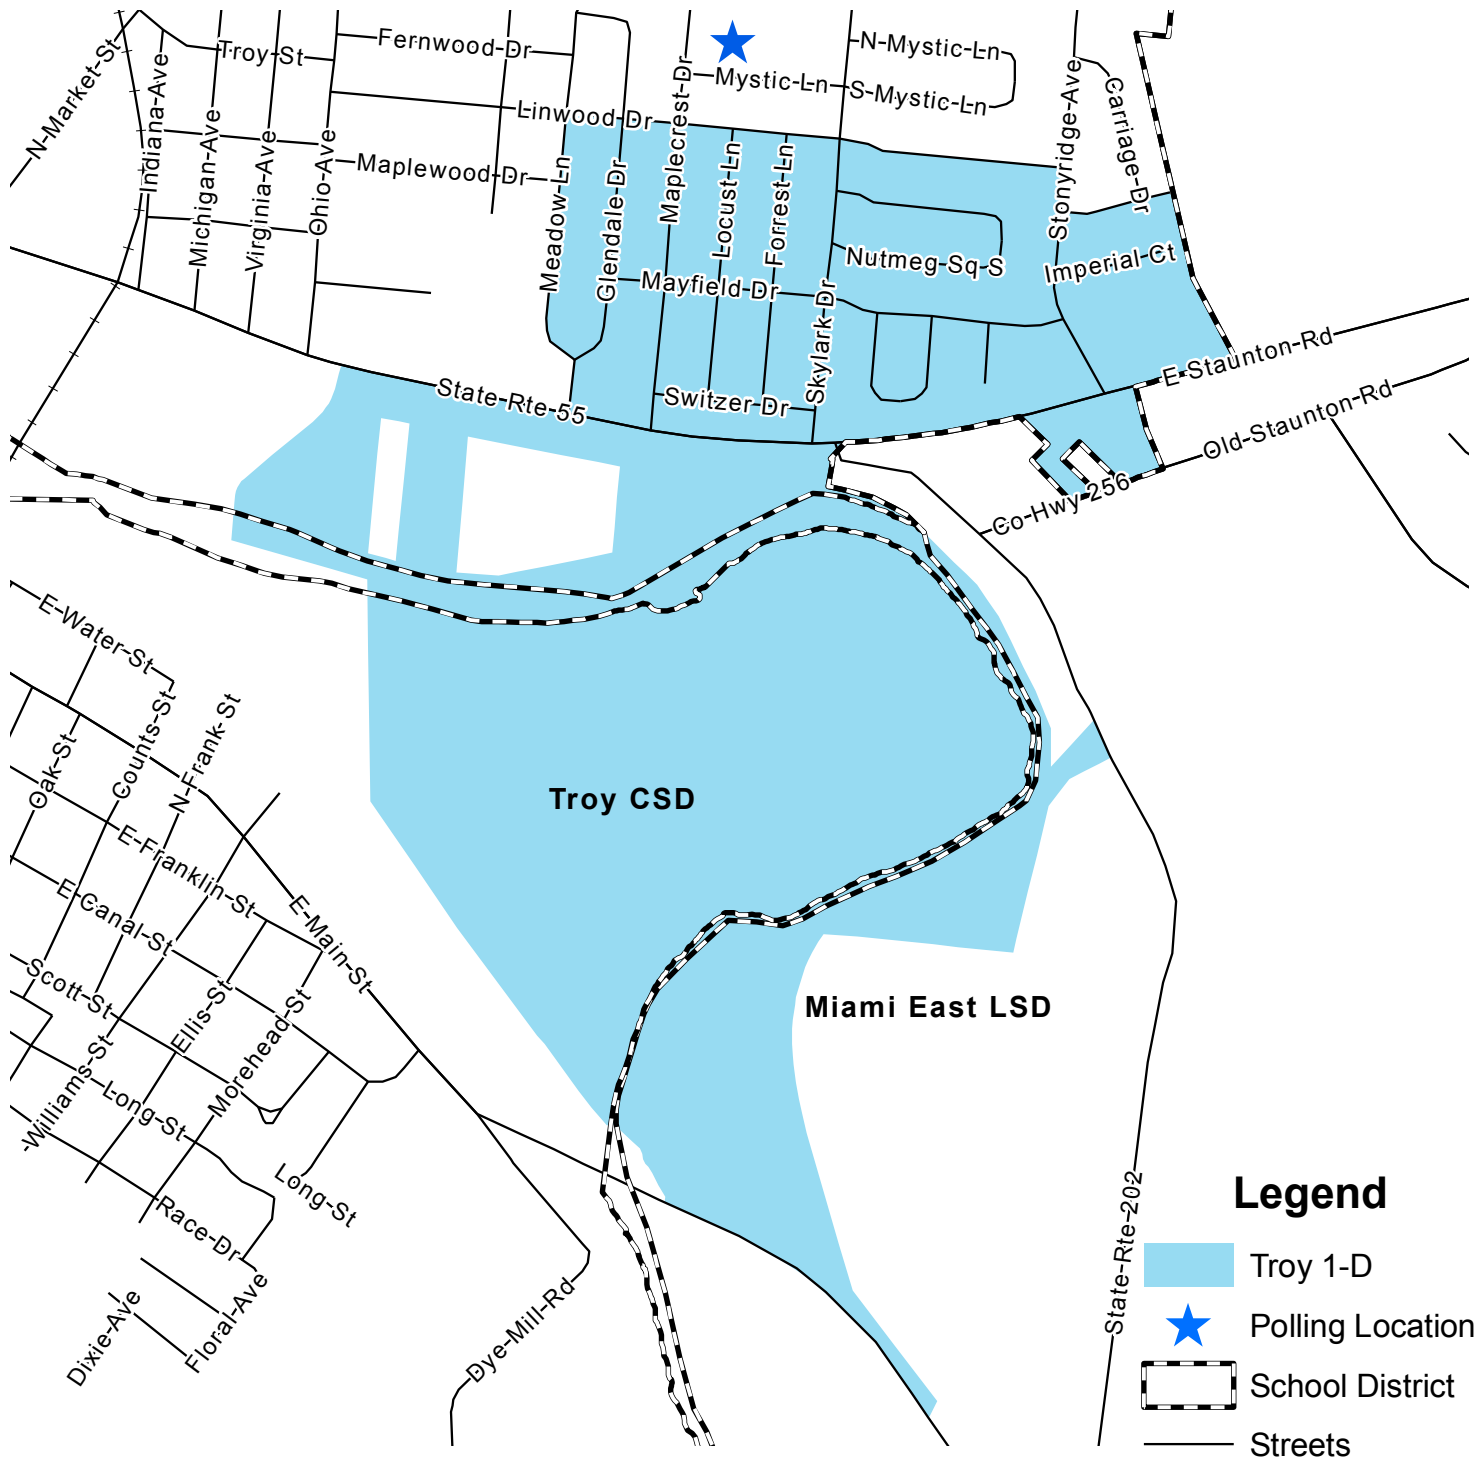

TROY 1-D VOTING PRECINCT

Aug. 12, 2012

Legend

- Troy 1-D
- Polling Location
- School District
- Streets

Polling Location: Cookson School
 Address: 921 Mystic Lane
 School Districts: Miami East LSD
 Troy CSD

Miami County Board of Elections
 Miami County Courthouse
 215 West Main Street
 Troy, Ohio 45373

This map is for planning purposes only. It is not for legal use.