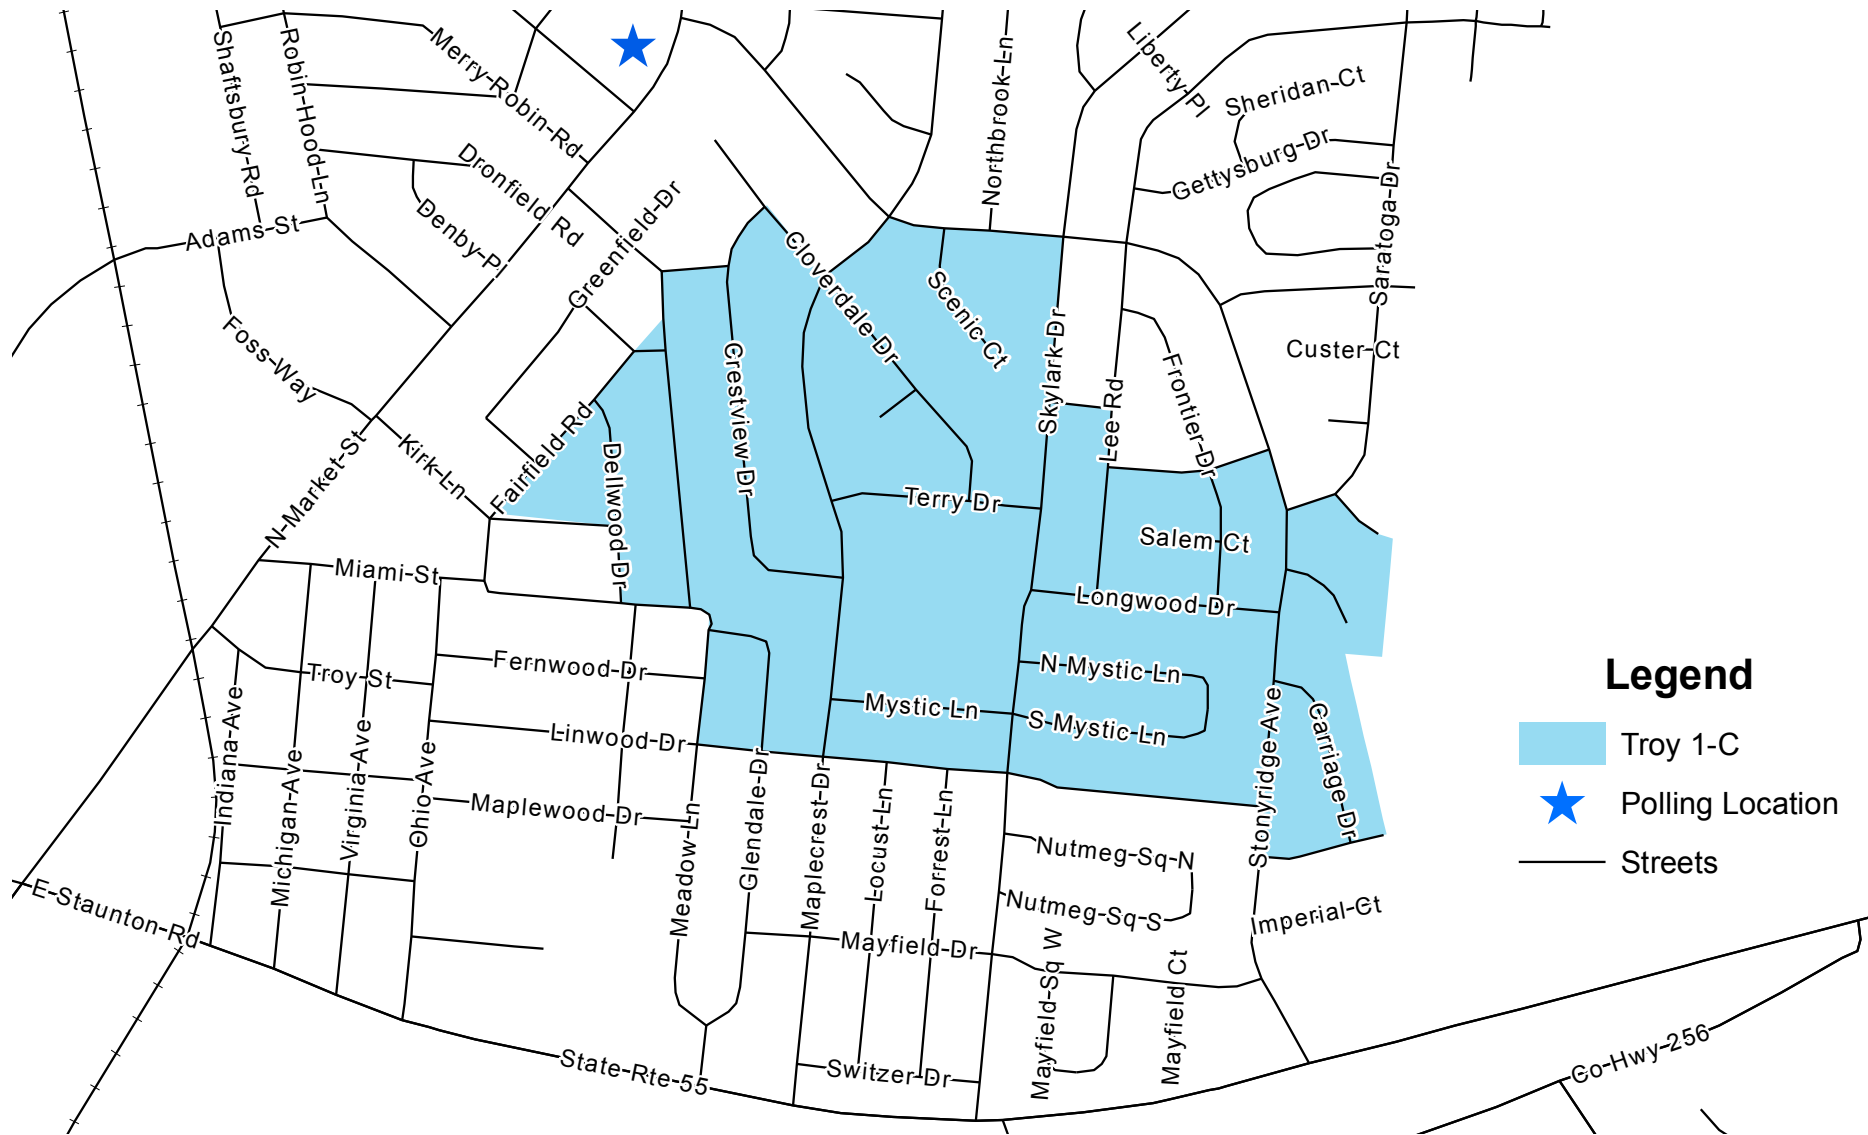

Aug. 12, 2012

TROY 1-C VOTING PRECINCT

Legend

- Troy 1-C
- ★ Polling Location
- Streets

This map is for planning purposes only. It is not for legal use.

Polling Location: Grace Baptist Church
Address: 1400 N. Market Street
School District: Troy CSD

Miami County Board of Elections
Miami County Courthouse
215 West Main Street
Troy, Ohio 45373