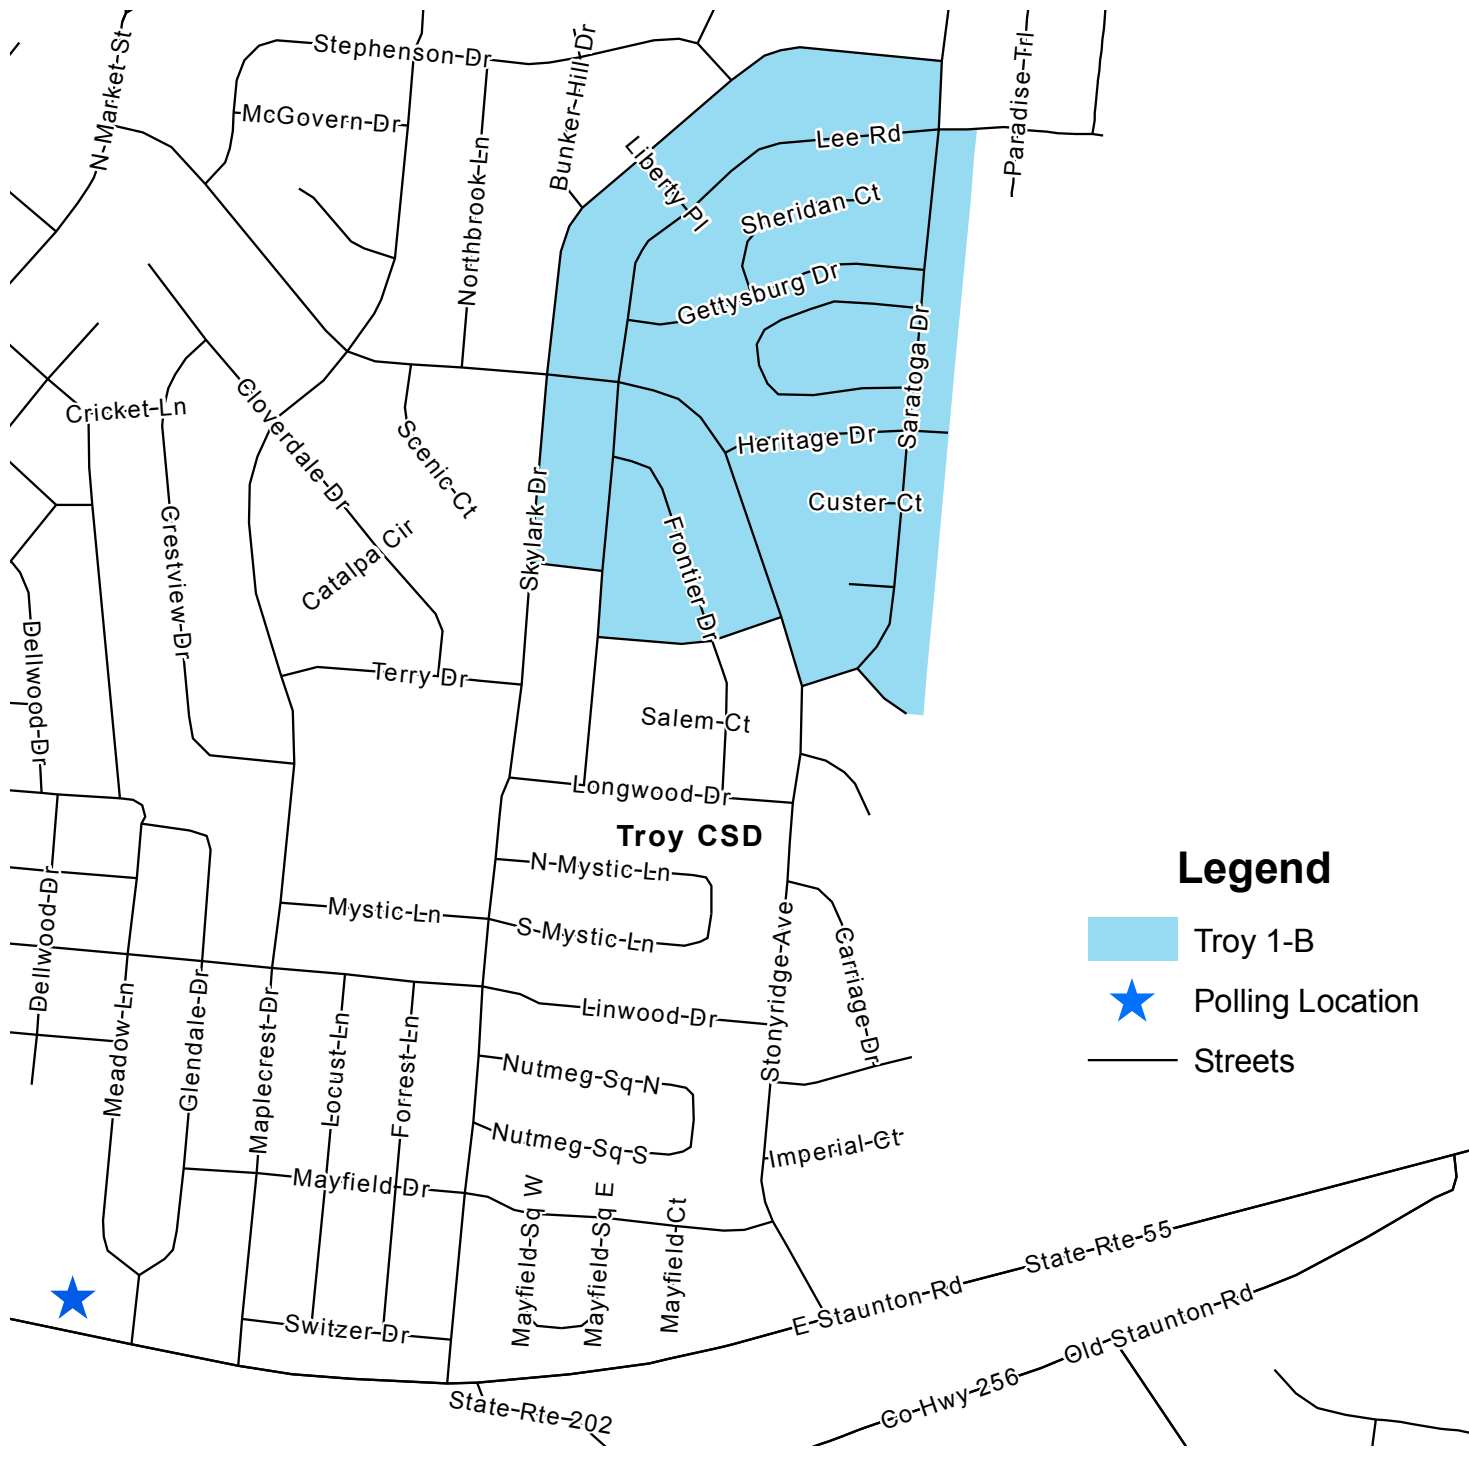

TROY 1-B VOTING PRECINCT

Aug. 12, 2012

Legend

- Troy 1-B
- ★ Polling Location
- Streets

Polling Location: Troy Baptist Temple
 Address: 691 East Staunton Road
 School District: Troy CSD

Miami County Board of Elections
 Miami County Courthouse
 215 West Main Street
 Troy, Ohio 45373

This map is for planning purposes only. It is not for legal use.