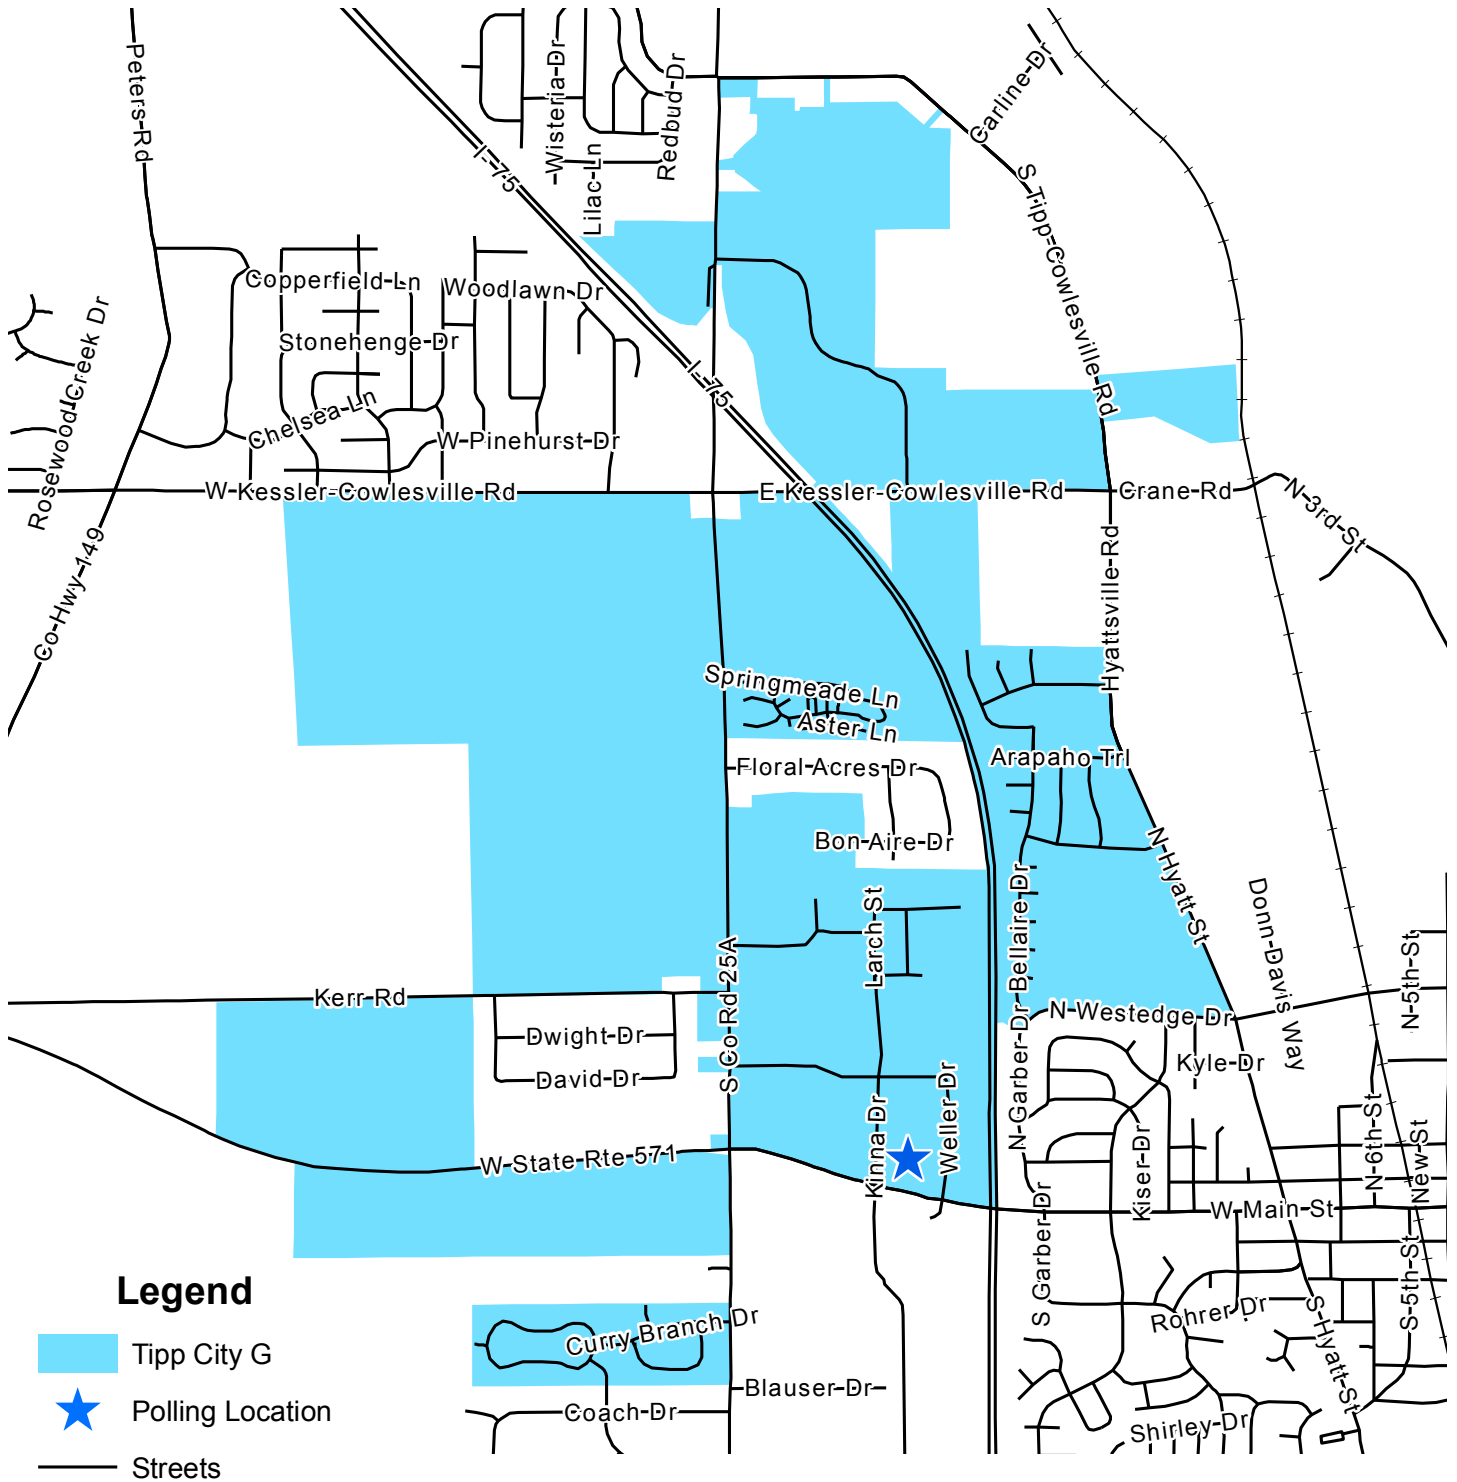

TIPP CITY G VOTING PRECINCT

Aug. 12, 2012

Legend

- Tipp City G
- Polling Location
- Streets

Polling Location: Tipp City Nazarene Church
 Address: 1221 West Main Street
 School Districts: Tipp City EVSD

Miami County Board of Elections
 Miami County Courthouse
 215 West Main Street
 Troy, Ohio 45373

This map is for planning purposes only. It is not for legal use.