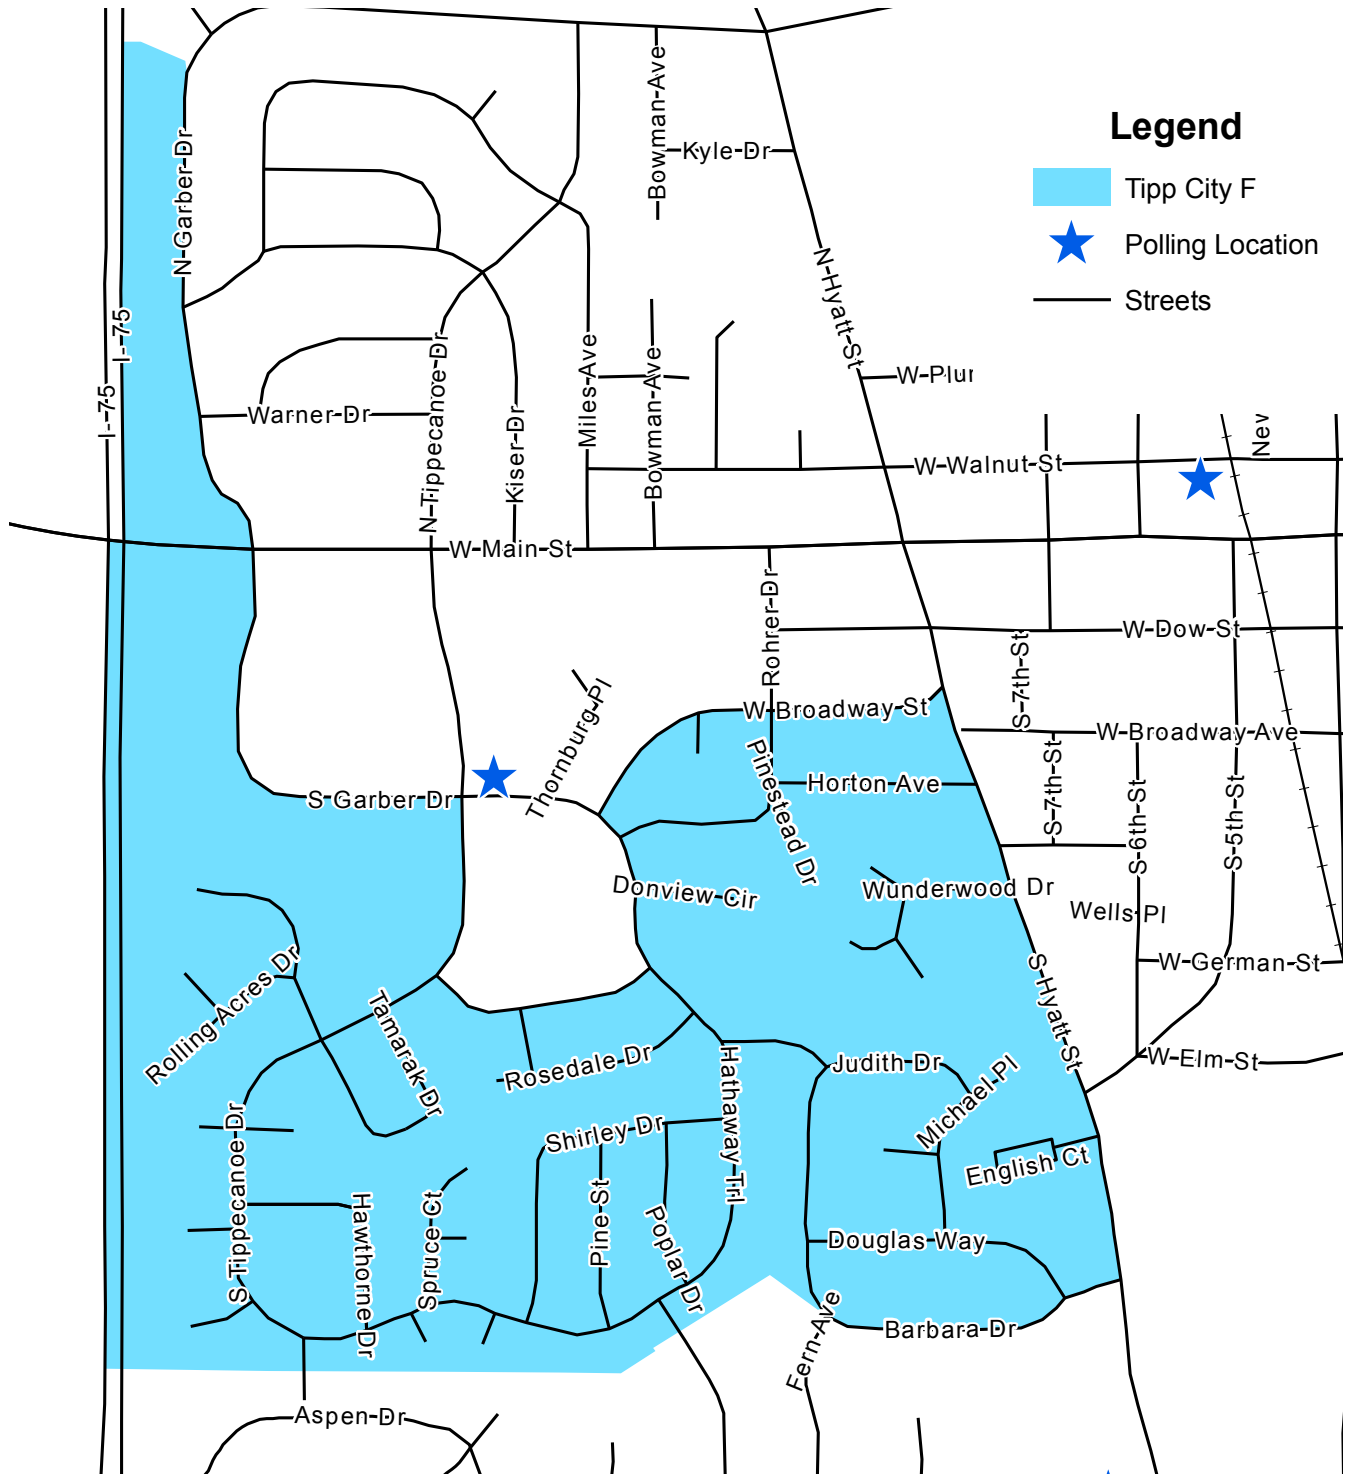

# TIPP CITY F VOTING PRECINCT

Aug. 12, 2012

## Legend

- Tipp City F
- Polling Location
- Streets

Polling Location: Tipp City Board of Education  
 Address: 90 South Tippecanoe Drive  
 School District: Tipp City EVSD

Miami County Board of Elections  
 Miami County Courthouse  
 215 West Main Street  
 Troy, Ohio 45373

This map is for planning purposes only. It is not for legal use.