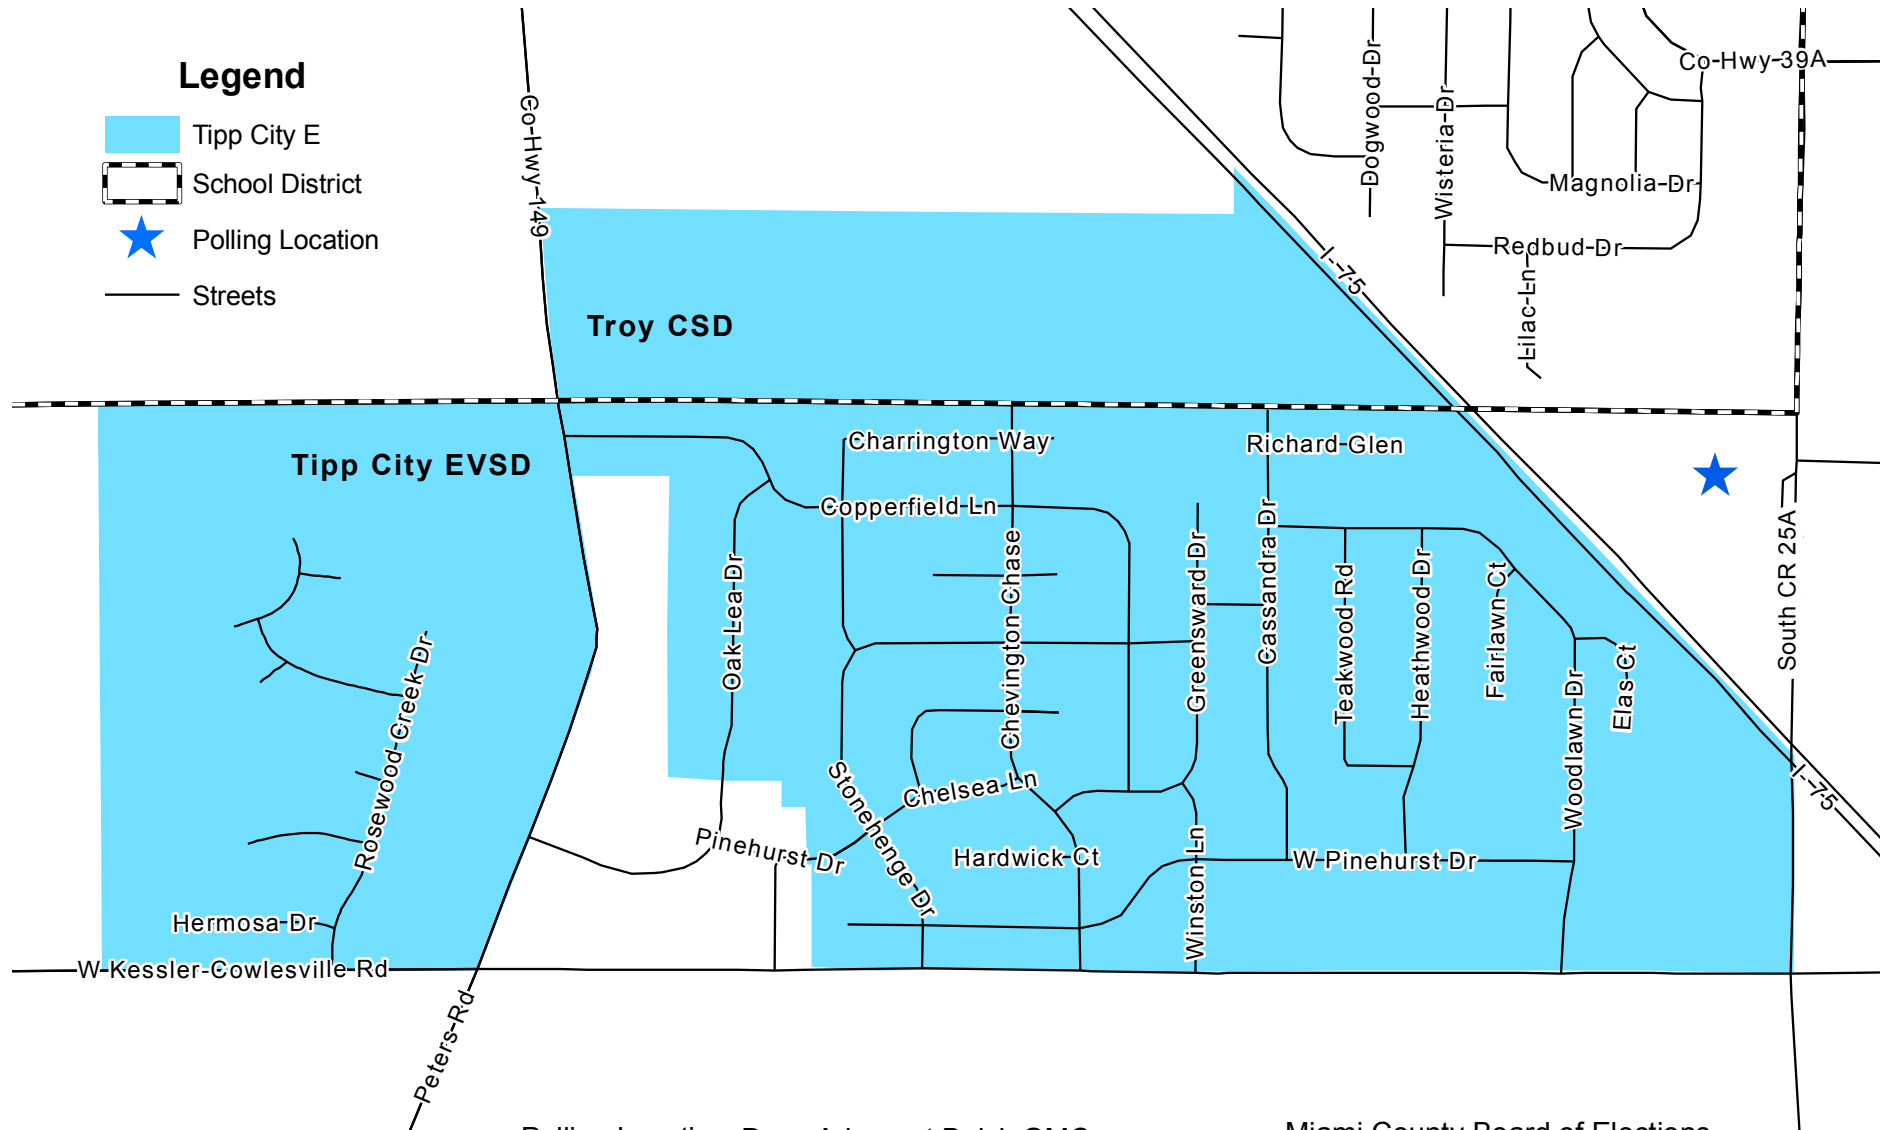

Aug. 12, 2012

TIPP CITY E VOTING PRECINCT

Legend

-  Tipp City E
-  School District
-  Polling Location
-  Streets

Polling Location: Dave Arbogast Buick GMC
 Address: 3540 South CR 25A
 School Districts: Tipp City EVSD
 Troy CSD

Miami County Board of Elections
 Miami County Courthouse
 215 West Main Street
 Troy, Ohio 45373

This map is for planning purposes only. It is not for legal use.