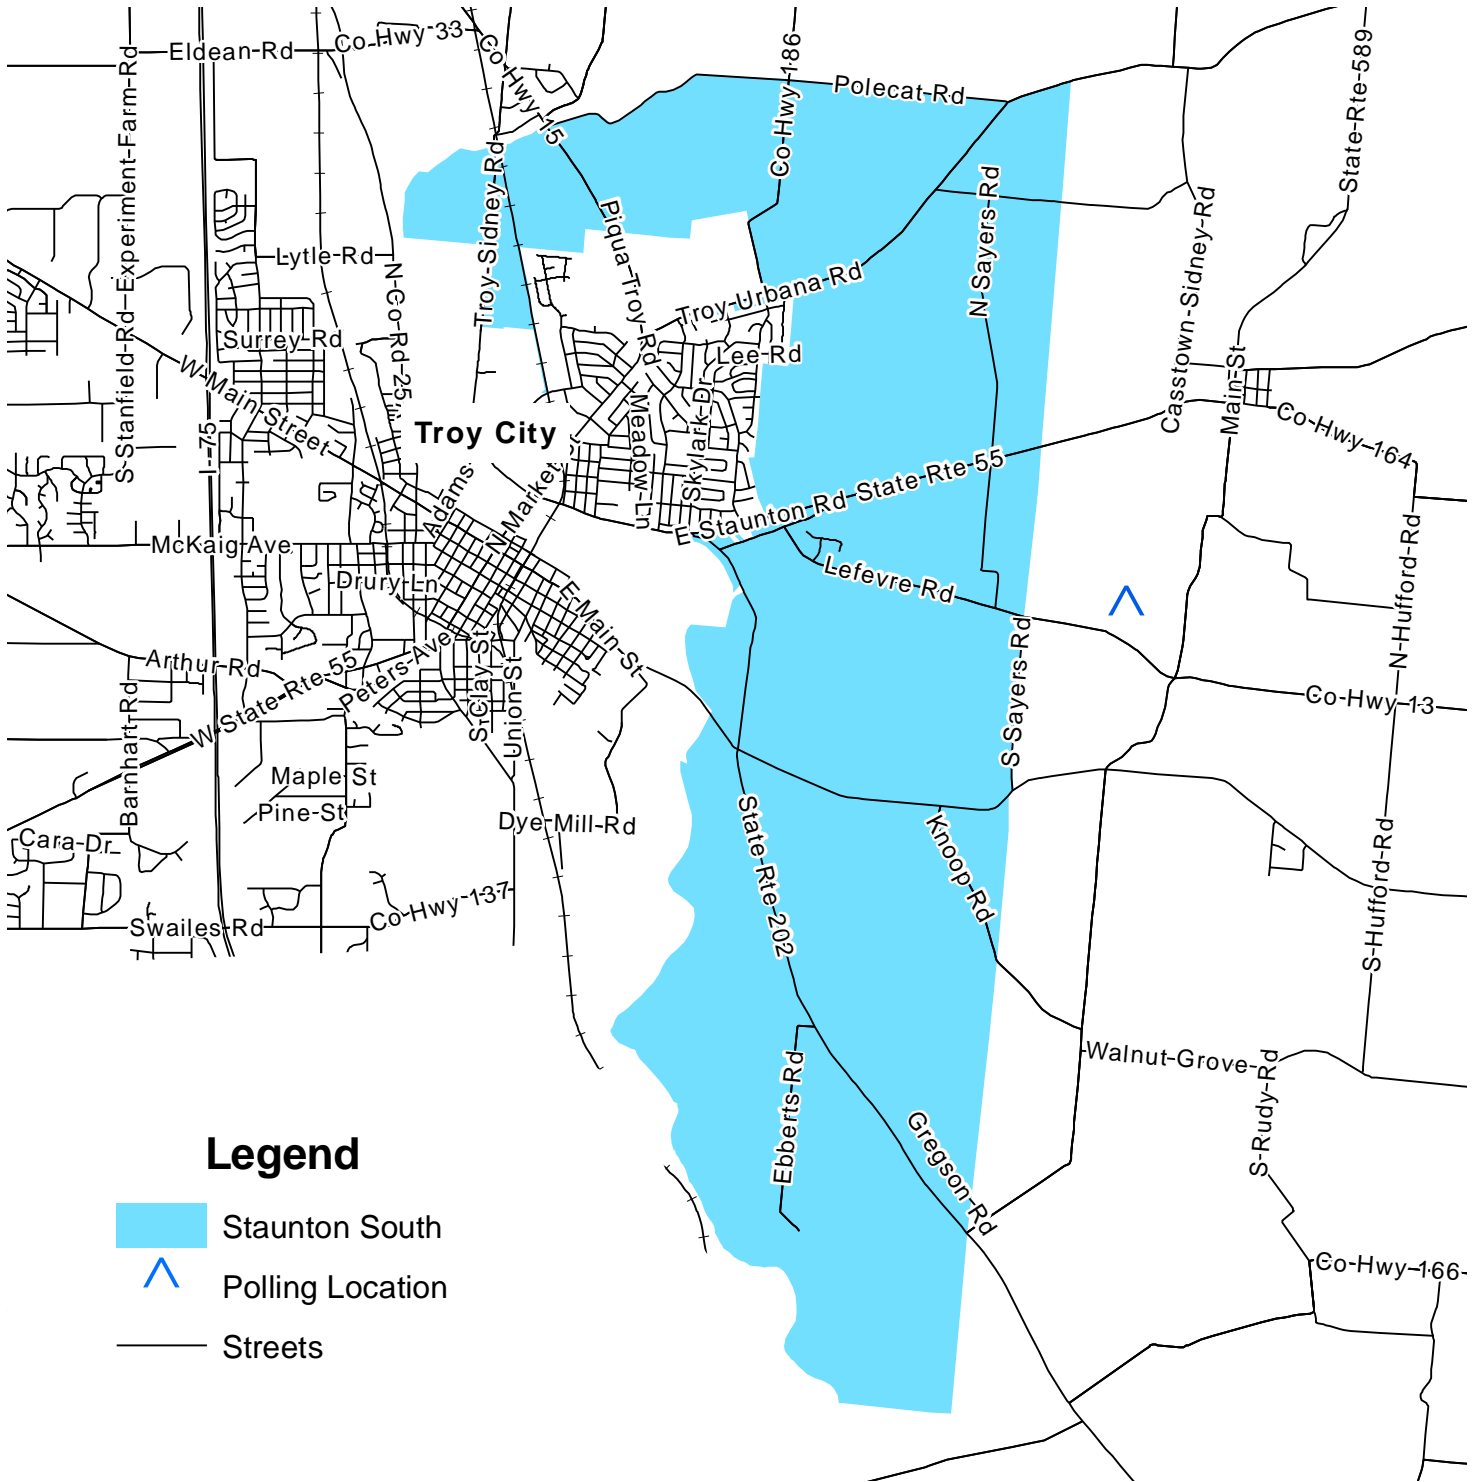

# STAUNTON SOUTH VOTING PRECINCT

Aug. 12, 2012

## Legend

-  Staunton South
-  Polling Location
-  Streets

Polling Location: AMVETS Post 88  
 Address: 3449 LeFevre Road  
 School District: Miami East LSD

Miami County Board of Elections  
 Miami County Courthouse  
 215 West Main Street  
 Troy, Ohio 45373

This map is for planning purposes only. It is not for legal use.