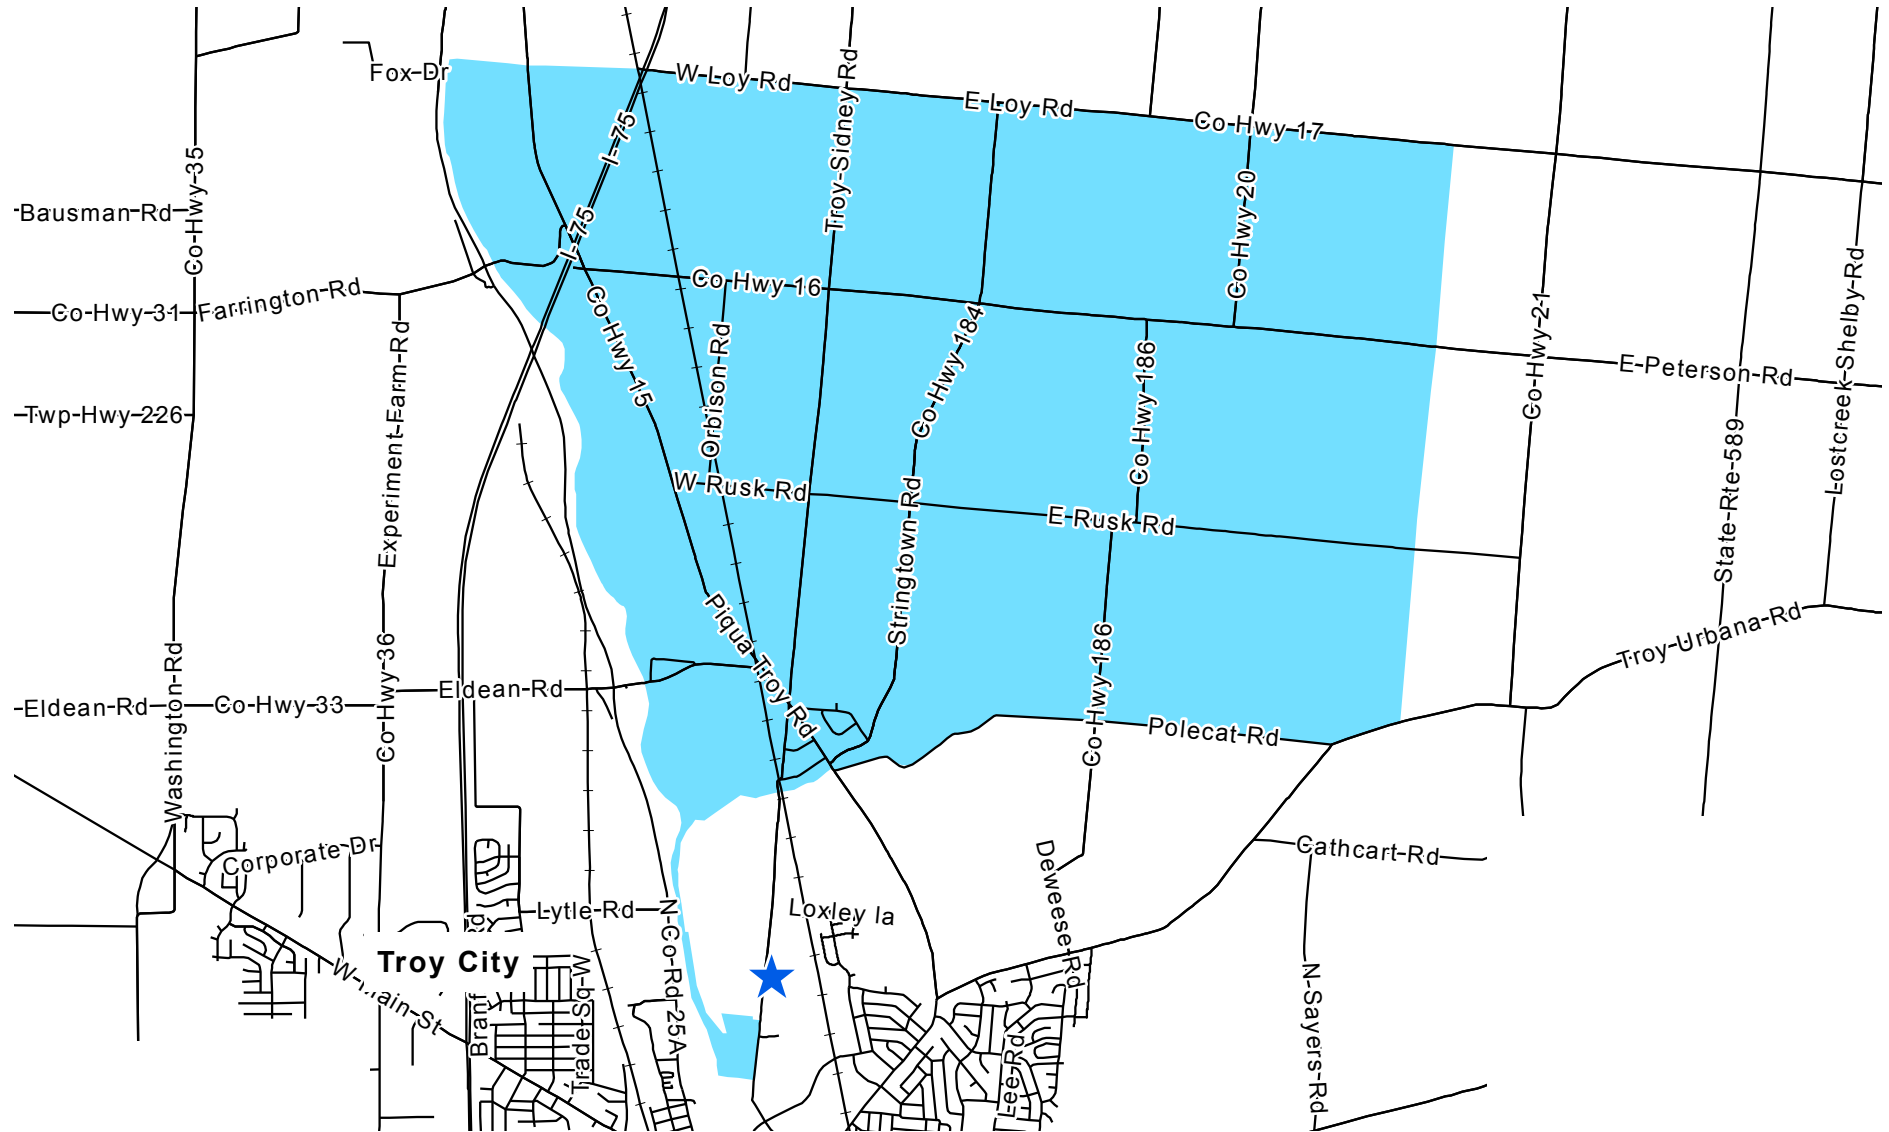

Aug. 12, 2012

STAUNTON NORTH VOTING PRECINCT

This map is for planning purposes only. It is not for legal use.

Polling Location: Riverside of Miami County
Address: 1625 Troy-Sidney Road
School District: Miami East LSD

Miami County Board of Elections
Miami County Courthouse
215 West Main Street
Troy, Ohio 45373