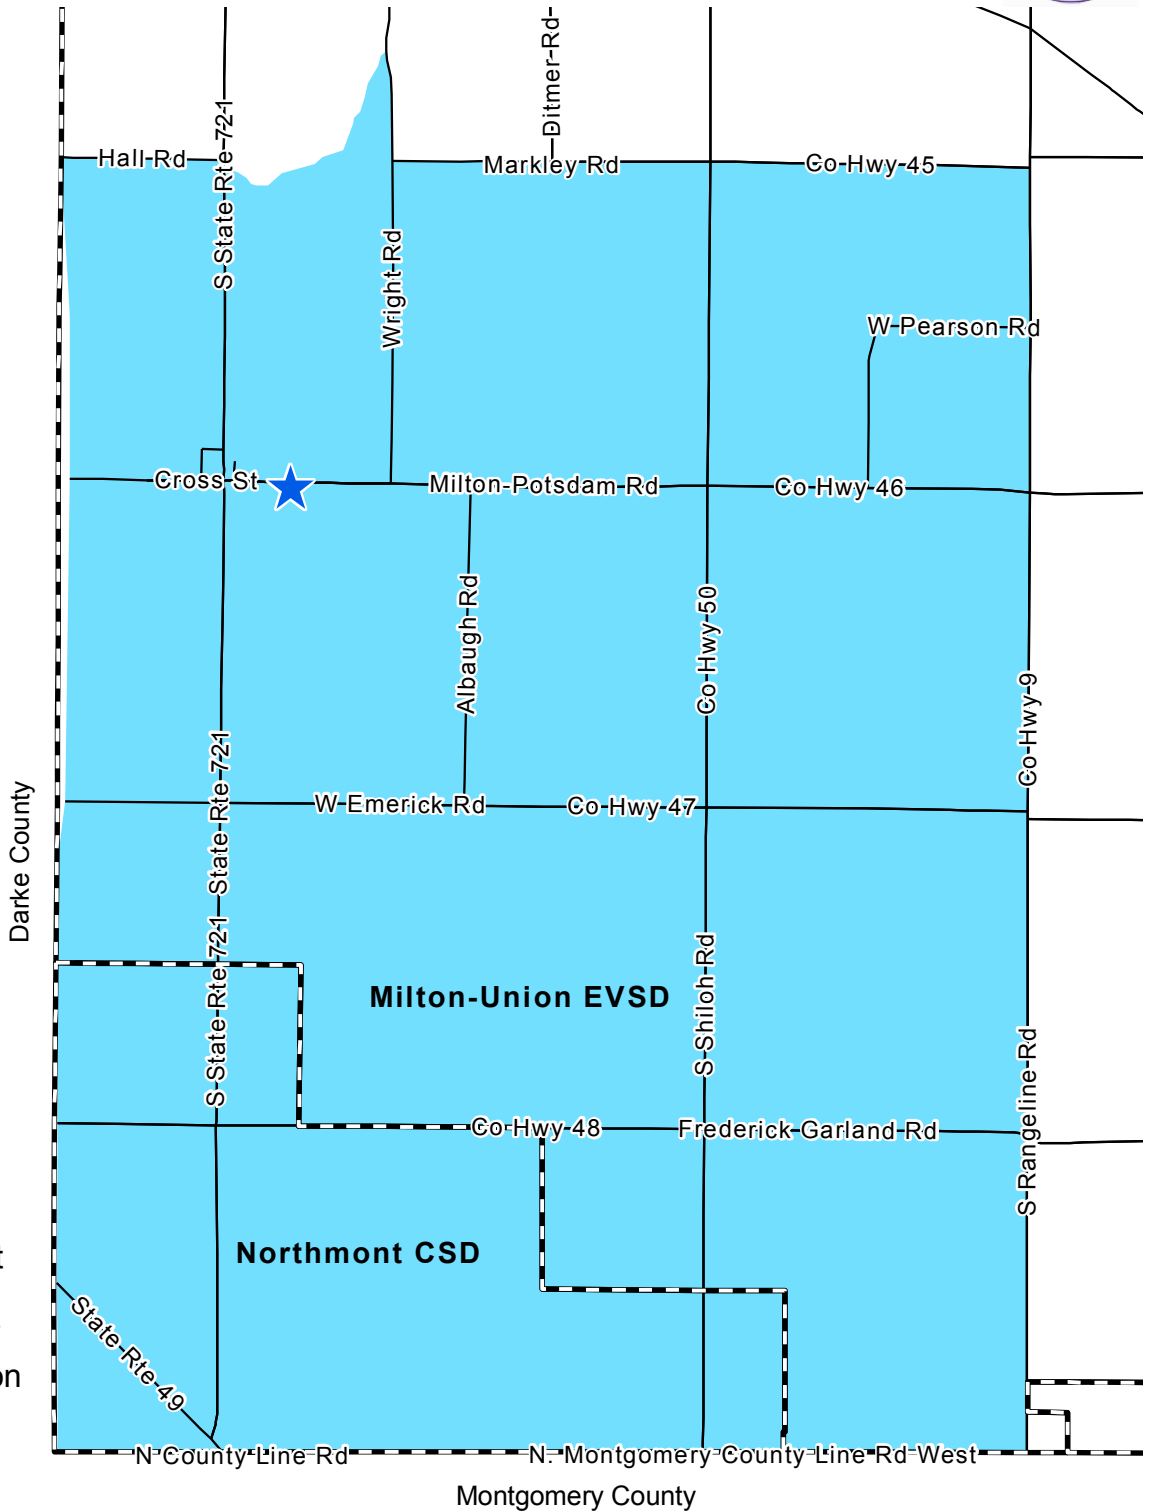

# POTSDAM WEST VOTING PRECINCT

Aug. 12, 2012

## Legend

-  Potsdam West
-  School District
-  Polling Location
-  Streets

Polling Location: Potsdam Missionary Church  
 Address: 28 East Cross Street  
 School District: Milton-Union EVSD  
 Northmont CSD