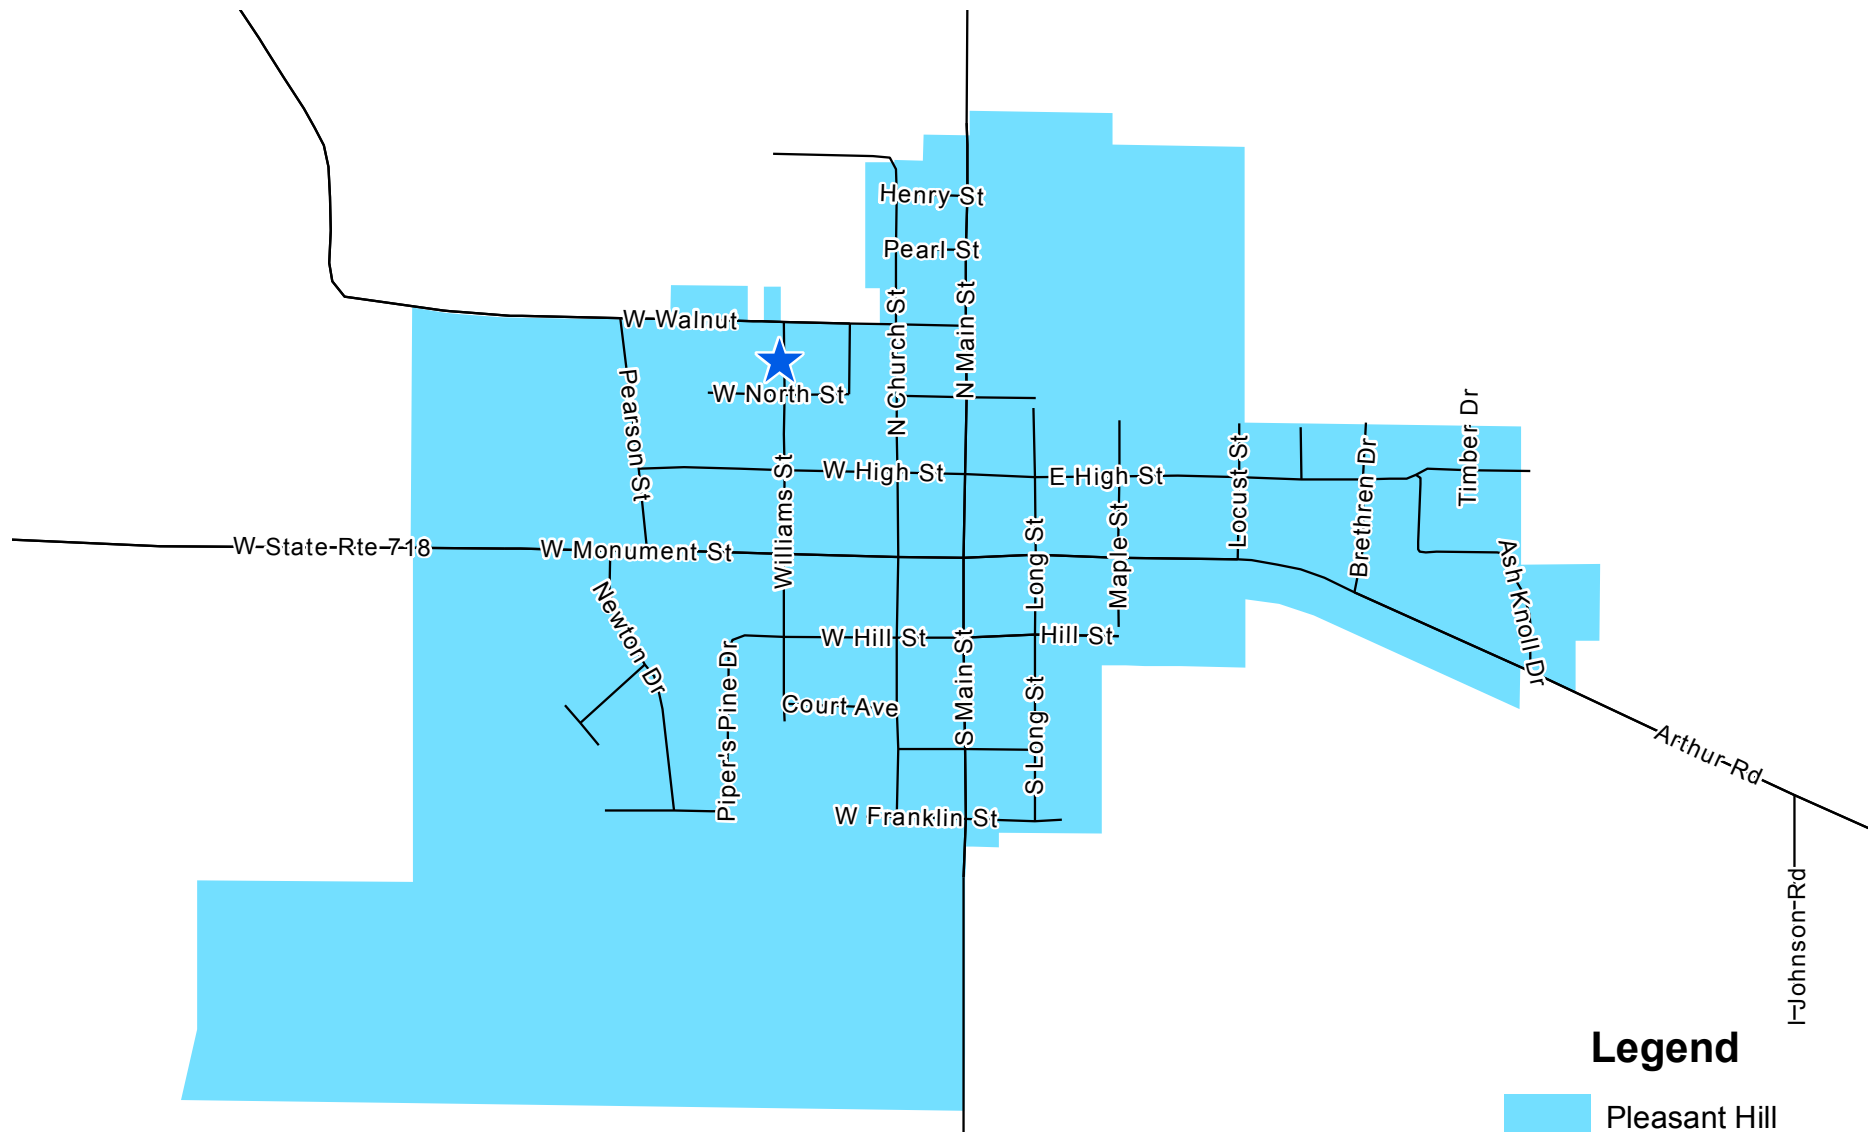

Aug. 12, 2012

PLEASANT HILL VOTING PRECINCT

Legend

- Pleasant Hill
- Polling Location
- Streets

This map is for planning purposes only. It is not for legal use.

Polling Location: First Brethren Church
 Address: 210 North Church Street
 School District: Newton LSD

Miami County Board of Elections
 Miami County Courthouse
 215 West Main Street
 Troy, Ohio 45373