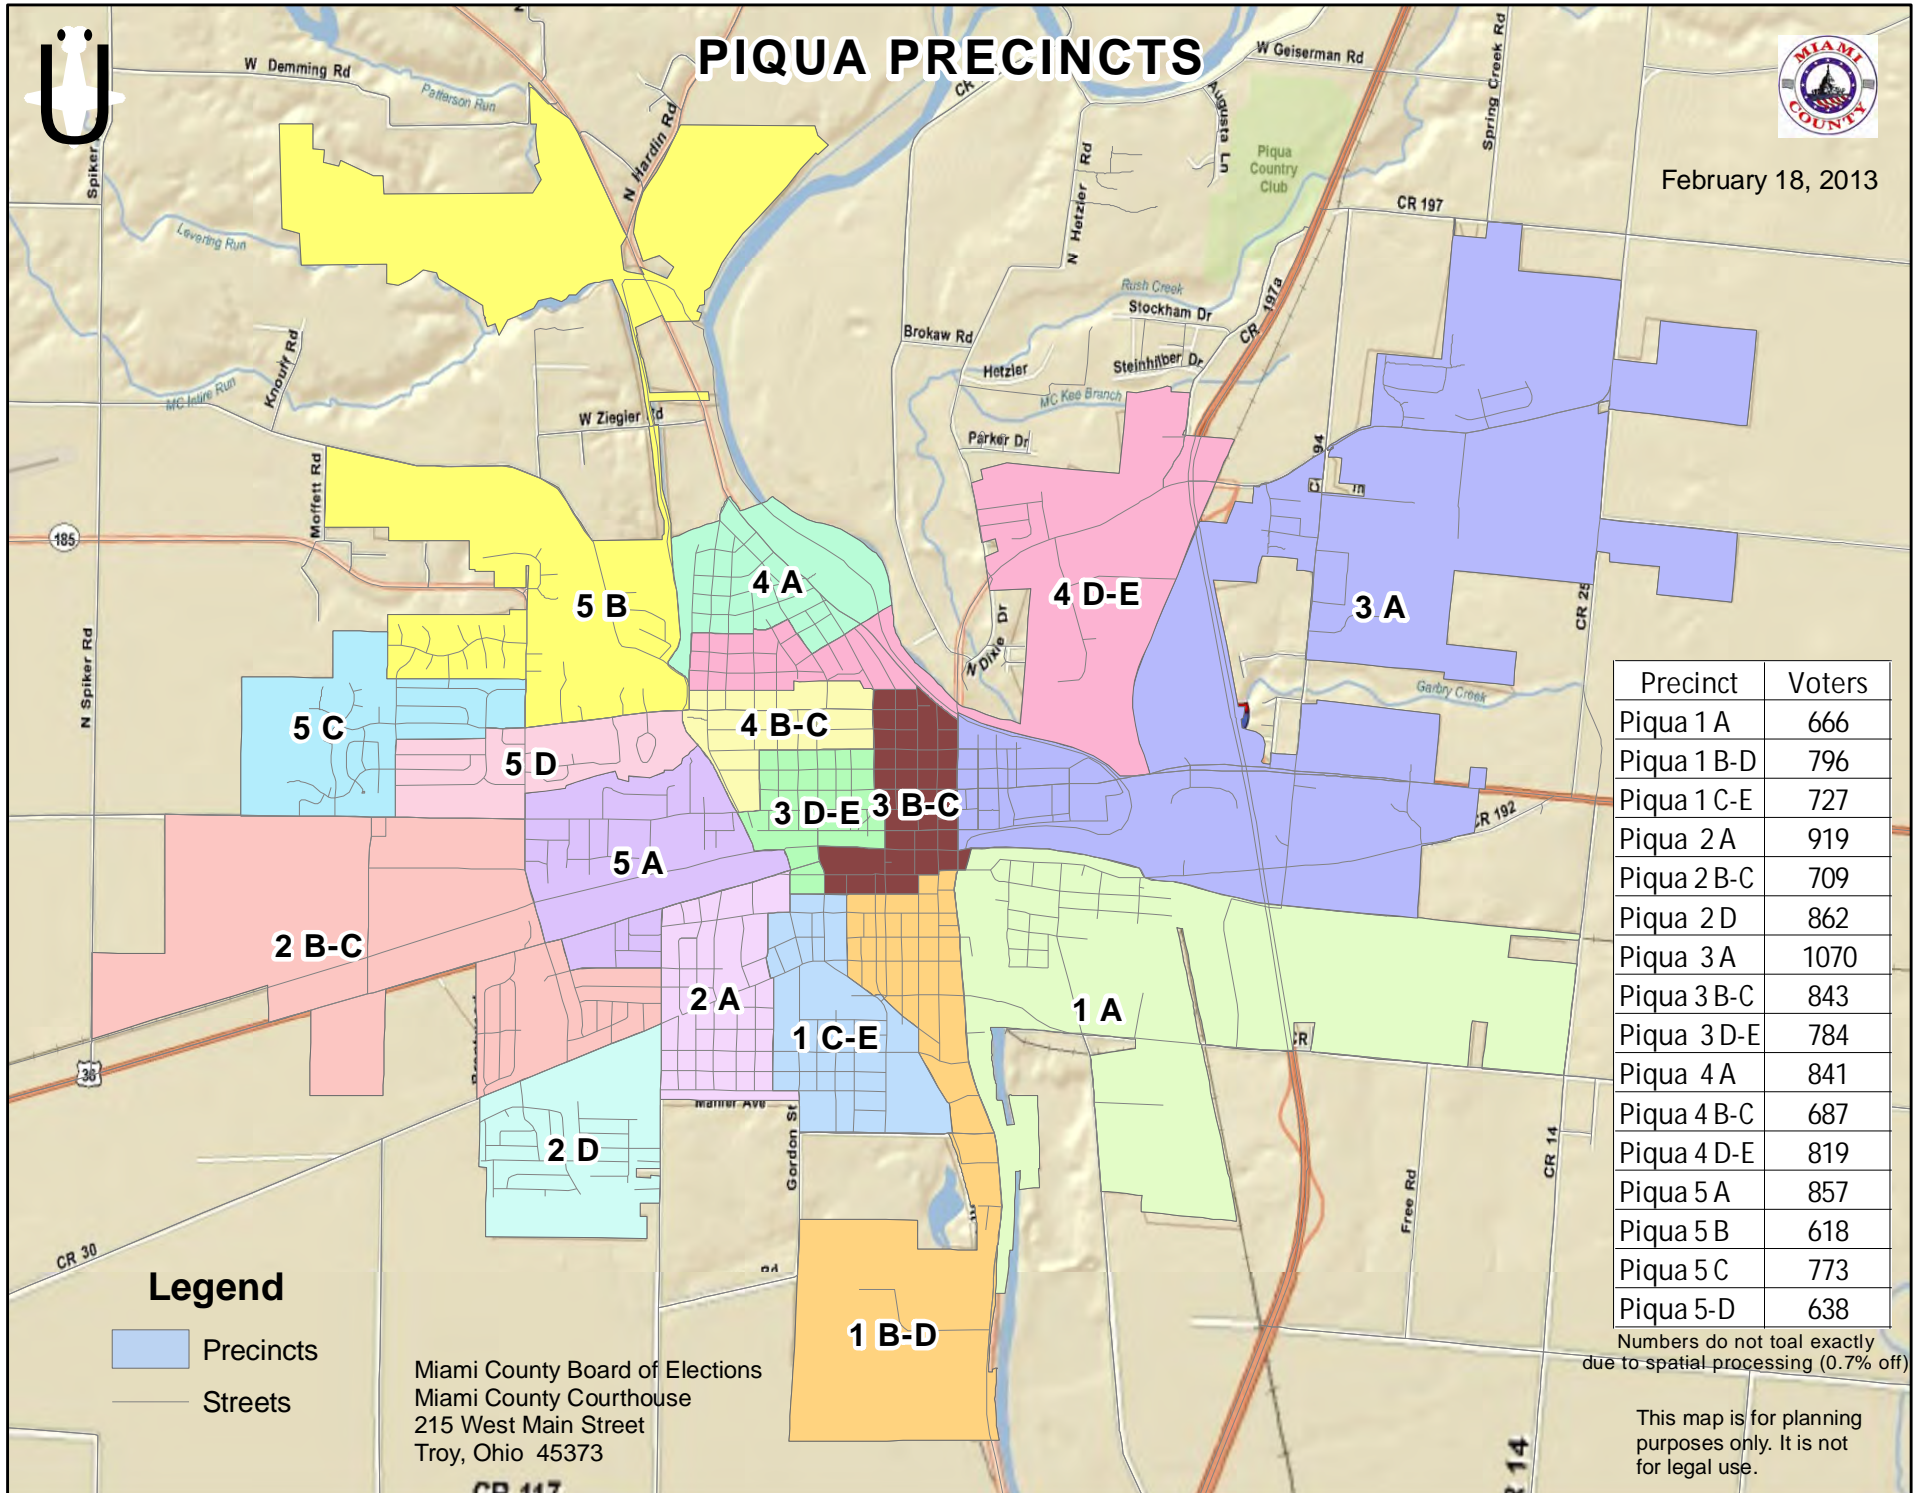

PIQUA PRECINCTS

February 18, 2013

Precinct	Voters
Piqua 1 A	666
Piqua 1 B-D	796
Piqua 1 C-E	727
Piqua 2 A	919
Piqua 2 B-C	709
Piqua 2 D	862
Piqua 3 A	1070
Piqua 3 B-C	843
Piqua 3 D-E	784
Piqua 4 A	841
Piqua 4 B-C	687
Piqua 4 D-E	819
Piqua 5 A	857
Piqua 5 B	618
Piqua 5 C	773
Piqua 5-D	638

Numbers do not total exactly due to spatial processing (0.7% off)

This map is for planning purposes only. It is not for legal use.

Legend

- Precincts
- Streets

Miami County Board of Elections
 Miami County Courthouse
 215 West Main Street
 Troy, Ohio 45373