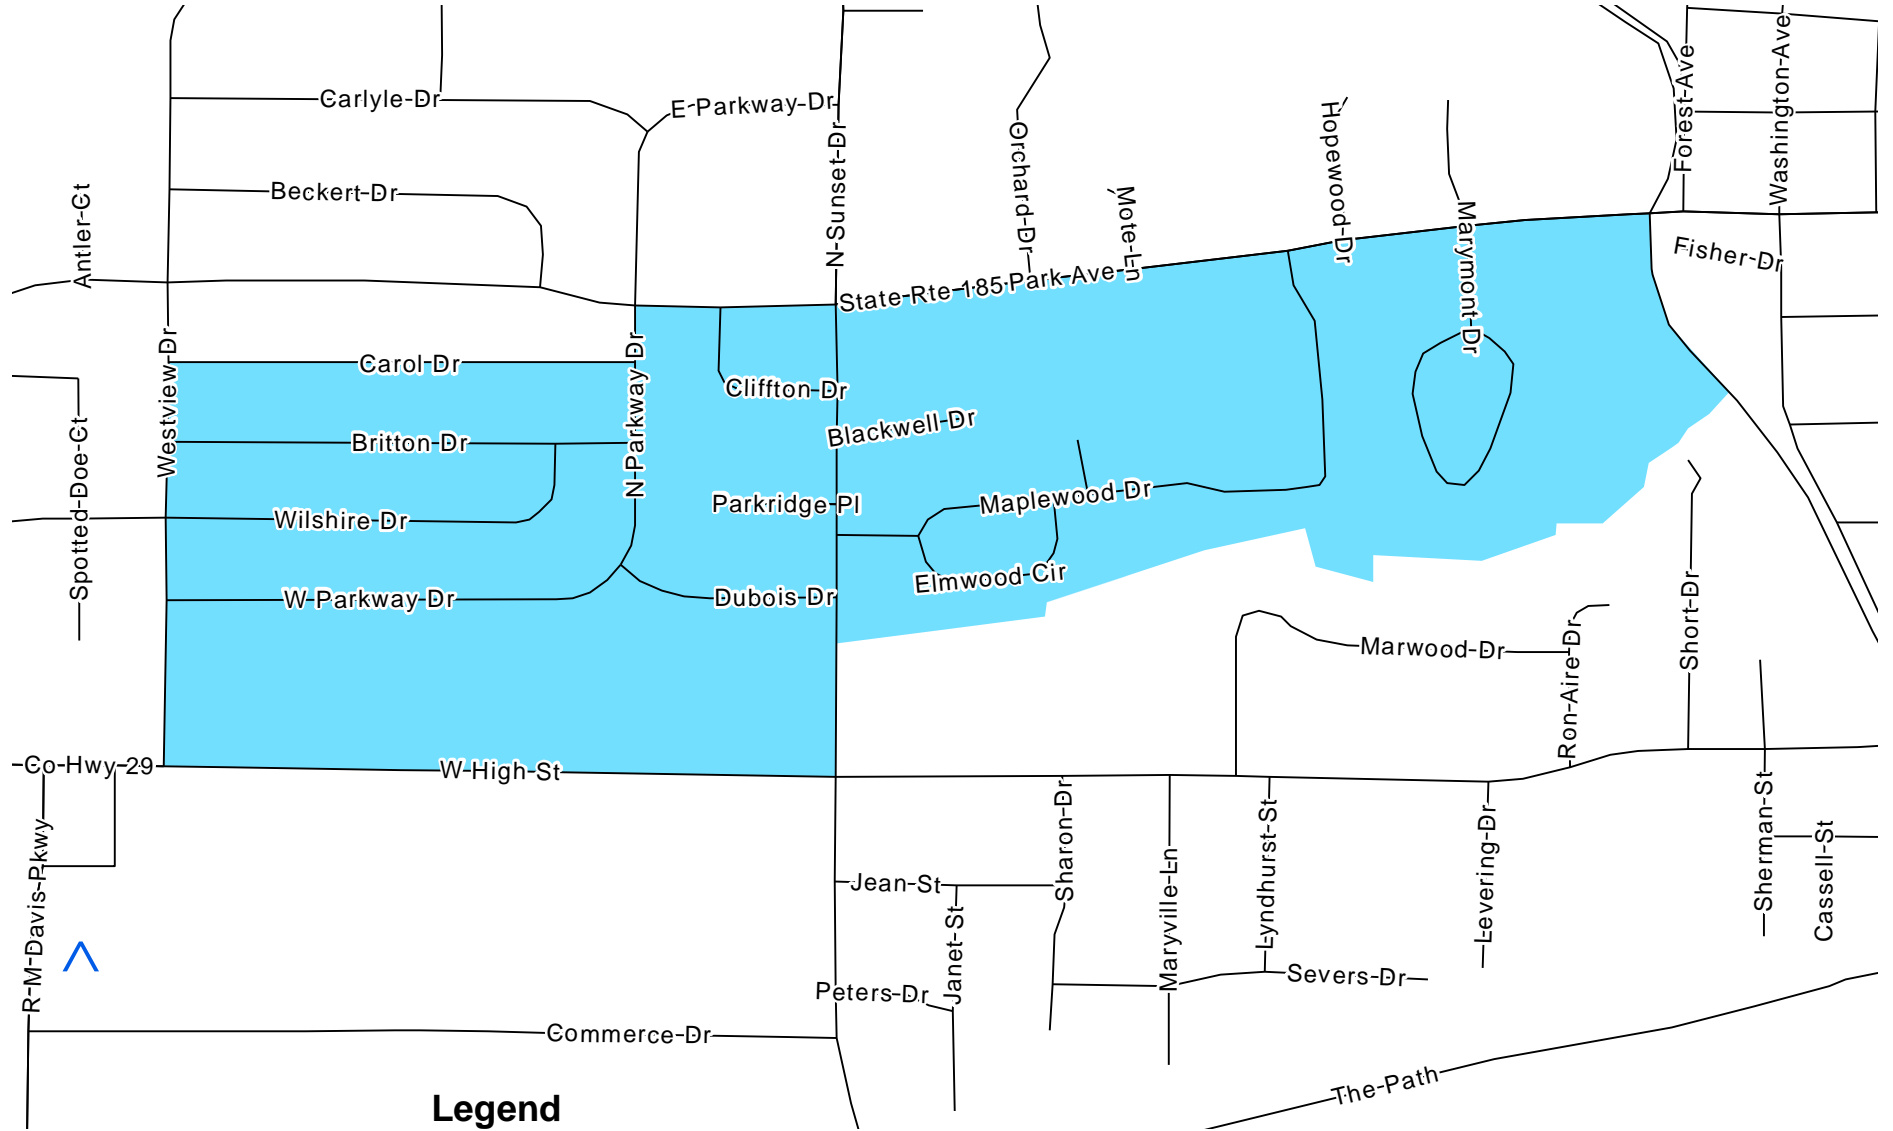

# PIQUA 5 - D VOTING PRECINCT

## Legend

- Piqua 5-D
- Polling Location
- Streets

Polling Location: A Learning Place  
 Address: 201 RM Davis Parkway  
 School District: Piqua CSD

Miami County Board of Elections  
 Miami County Courthouse  
 215 West Main Street  
 Troy, Ohio 45373

This map is for planning purposes only. It is not for legal use.