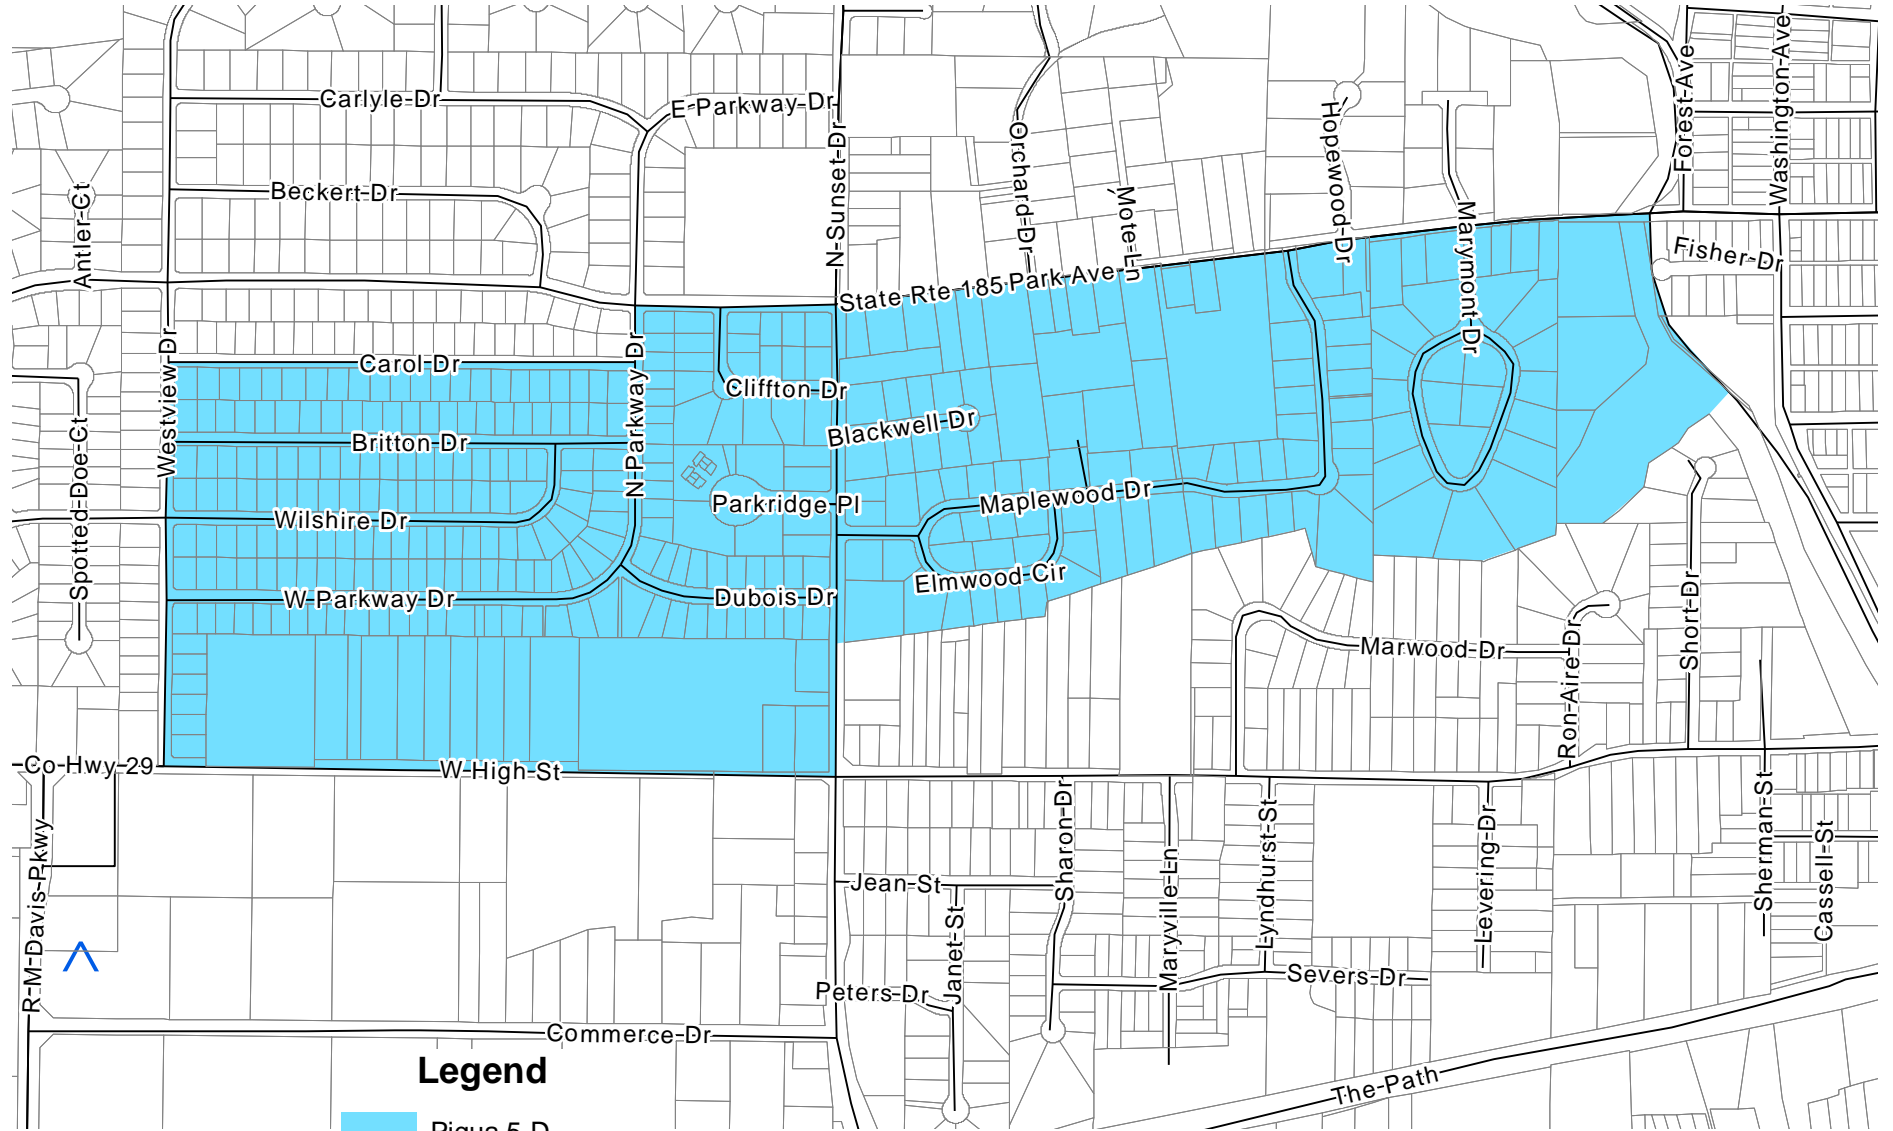

# PIQUA 5 - D VOTING PRECINCT

With Parcels

## Legend

Piqua 5-D

Parcels

Polling Location

Streets

This map is for planning purposes only. It is not for legal use.

Polling Location: A Learning Place  
Address: 201 RM Davis Parkway  
School District: Piqua CSD