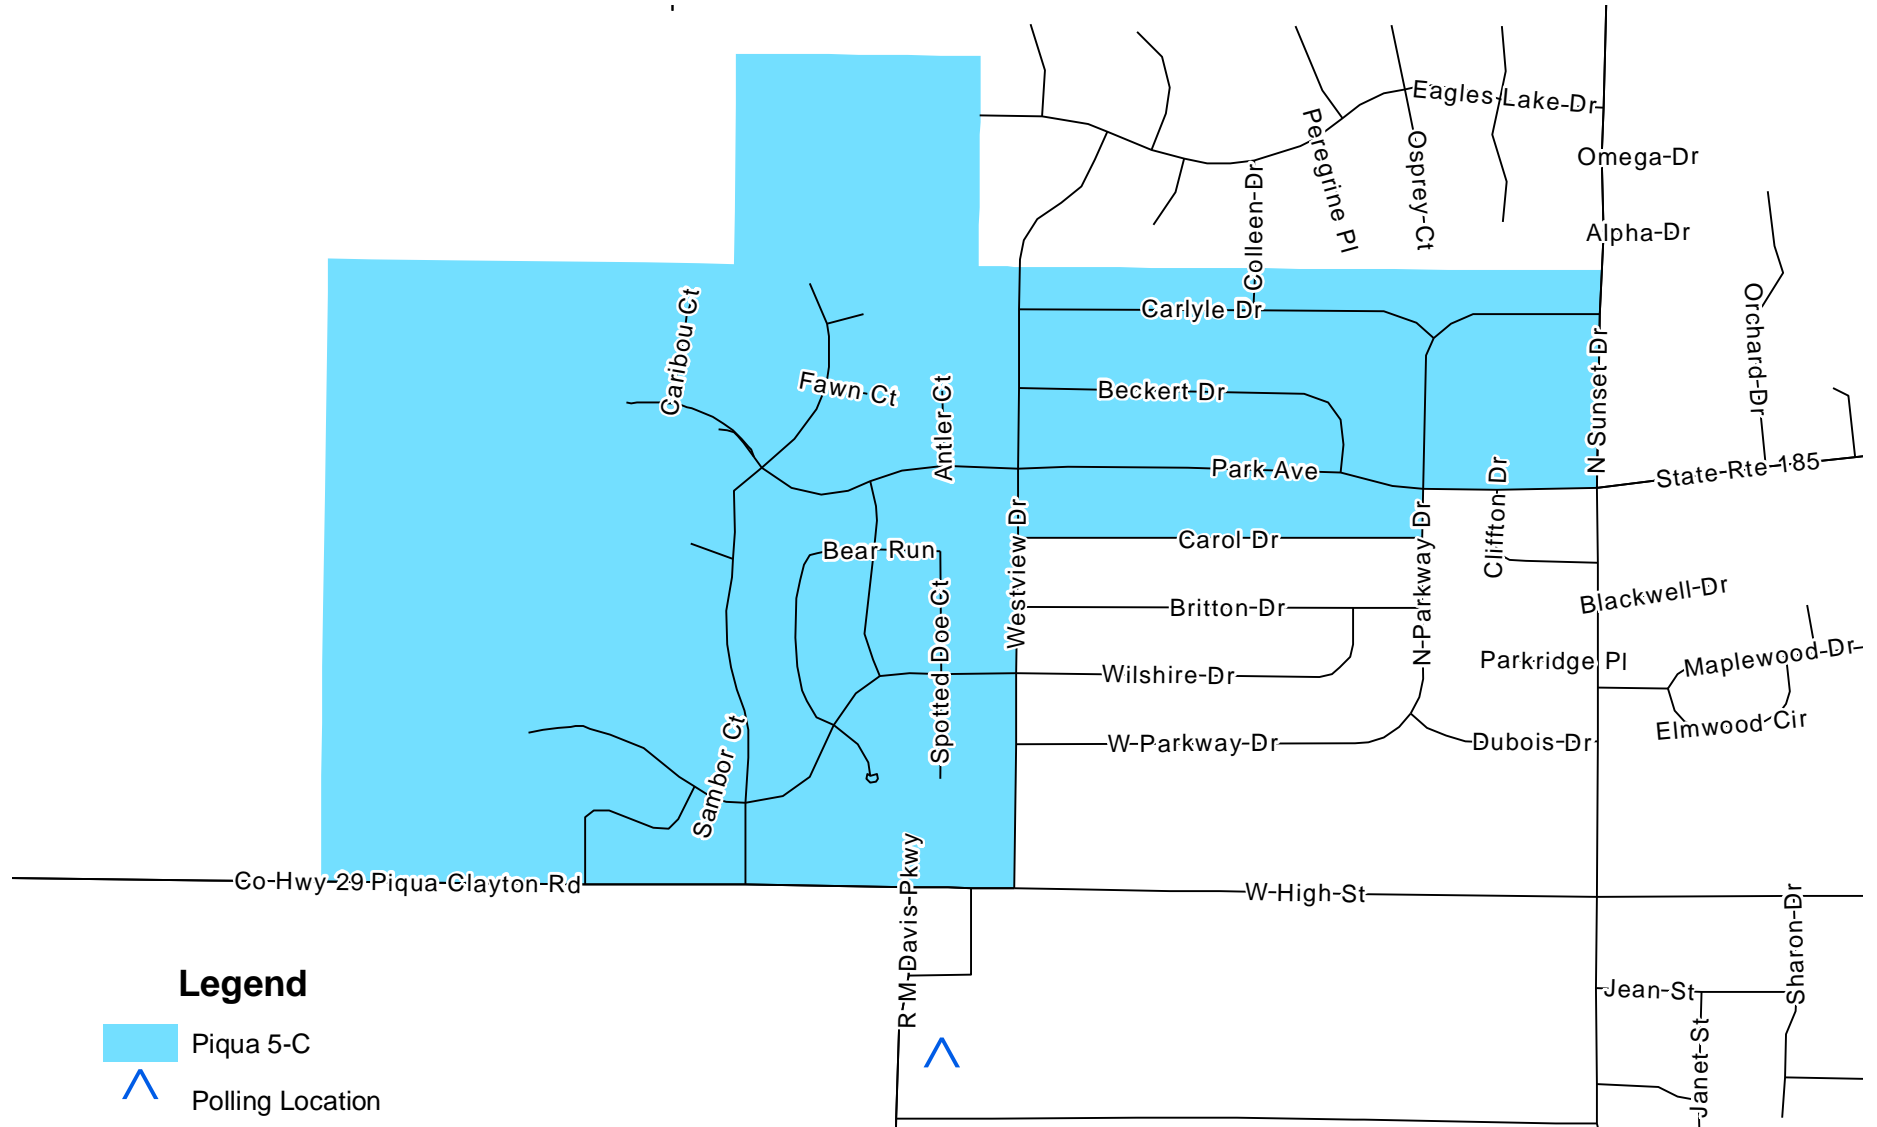

Feb. 17, 2013

PIQUA 5 - C VOTING PRECINCT

Legend

-  Piqua 5-C
-  Polling Location
-  Streets

This map is for planning purposes only. It is not for legal use.

Polling Location: A Learning Place
Address: 201 RM Davis Parkway
School District: Piqua CSD

Miami County Board of Elections
Miami County Courthouse
215 West Main Street
Troy, Ohio 45373