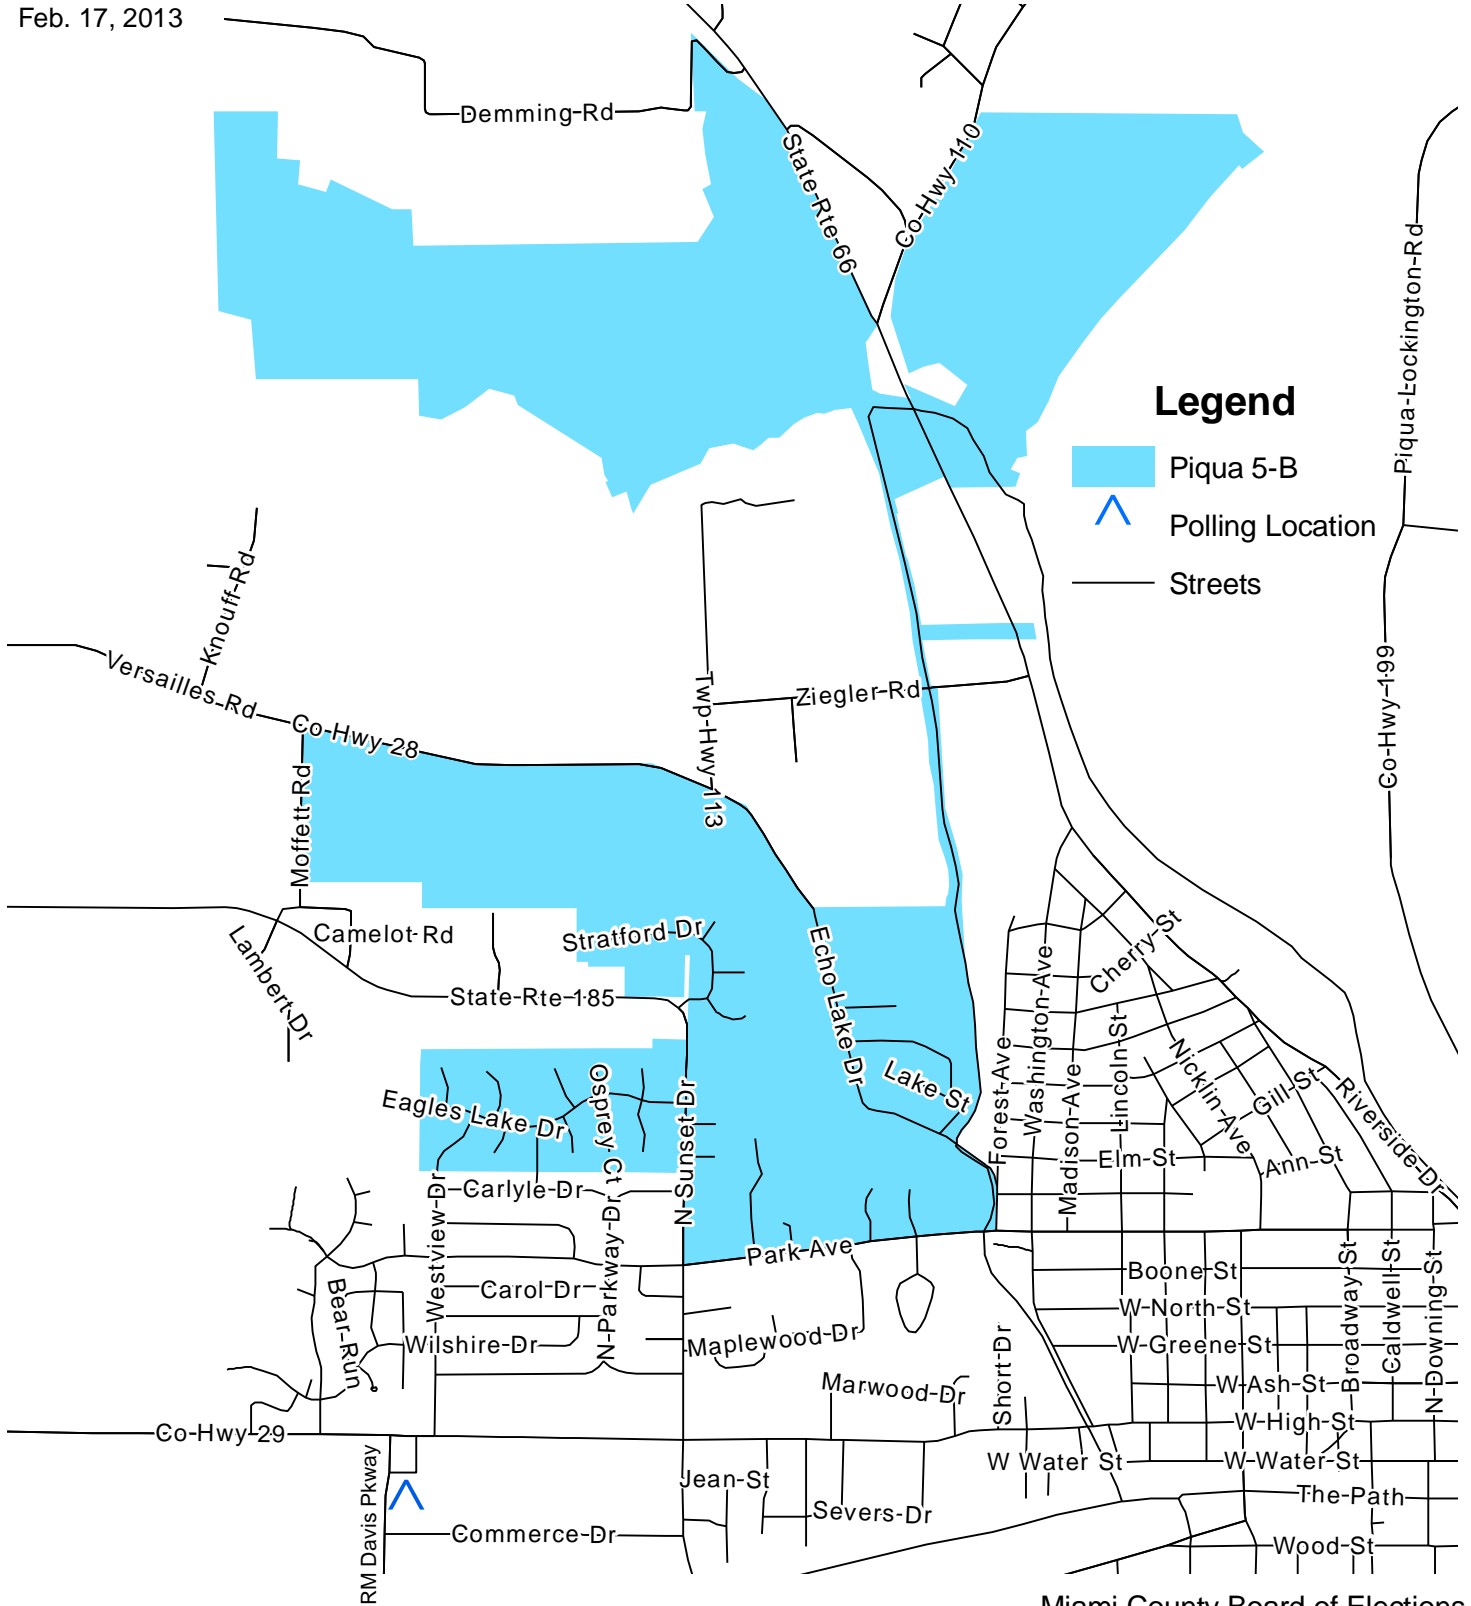

# PIQUA 5 - B VOTING PRECINCT

Feb. 17, 2013

## Legend

- Piqua 5-B
- Polling Location
- Streets

Polling Location: A Learning Place  
 Address: 201 RM Davis Parkway  
 School District: Piqua CSD

Miami County Board of Elections  
 Miami County Courthouse  
 215 West Main Street  
 Troy, Ohio 45373

This map is for planning purposes only. It is not for legal use.