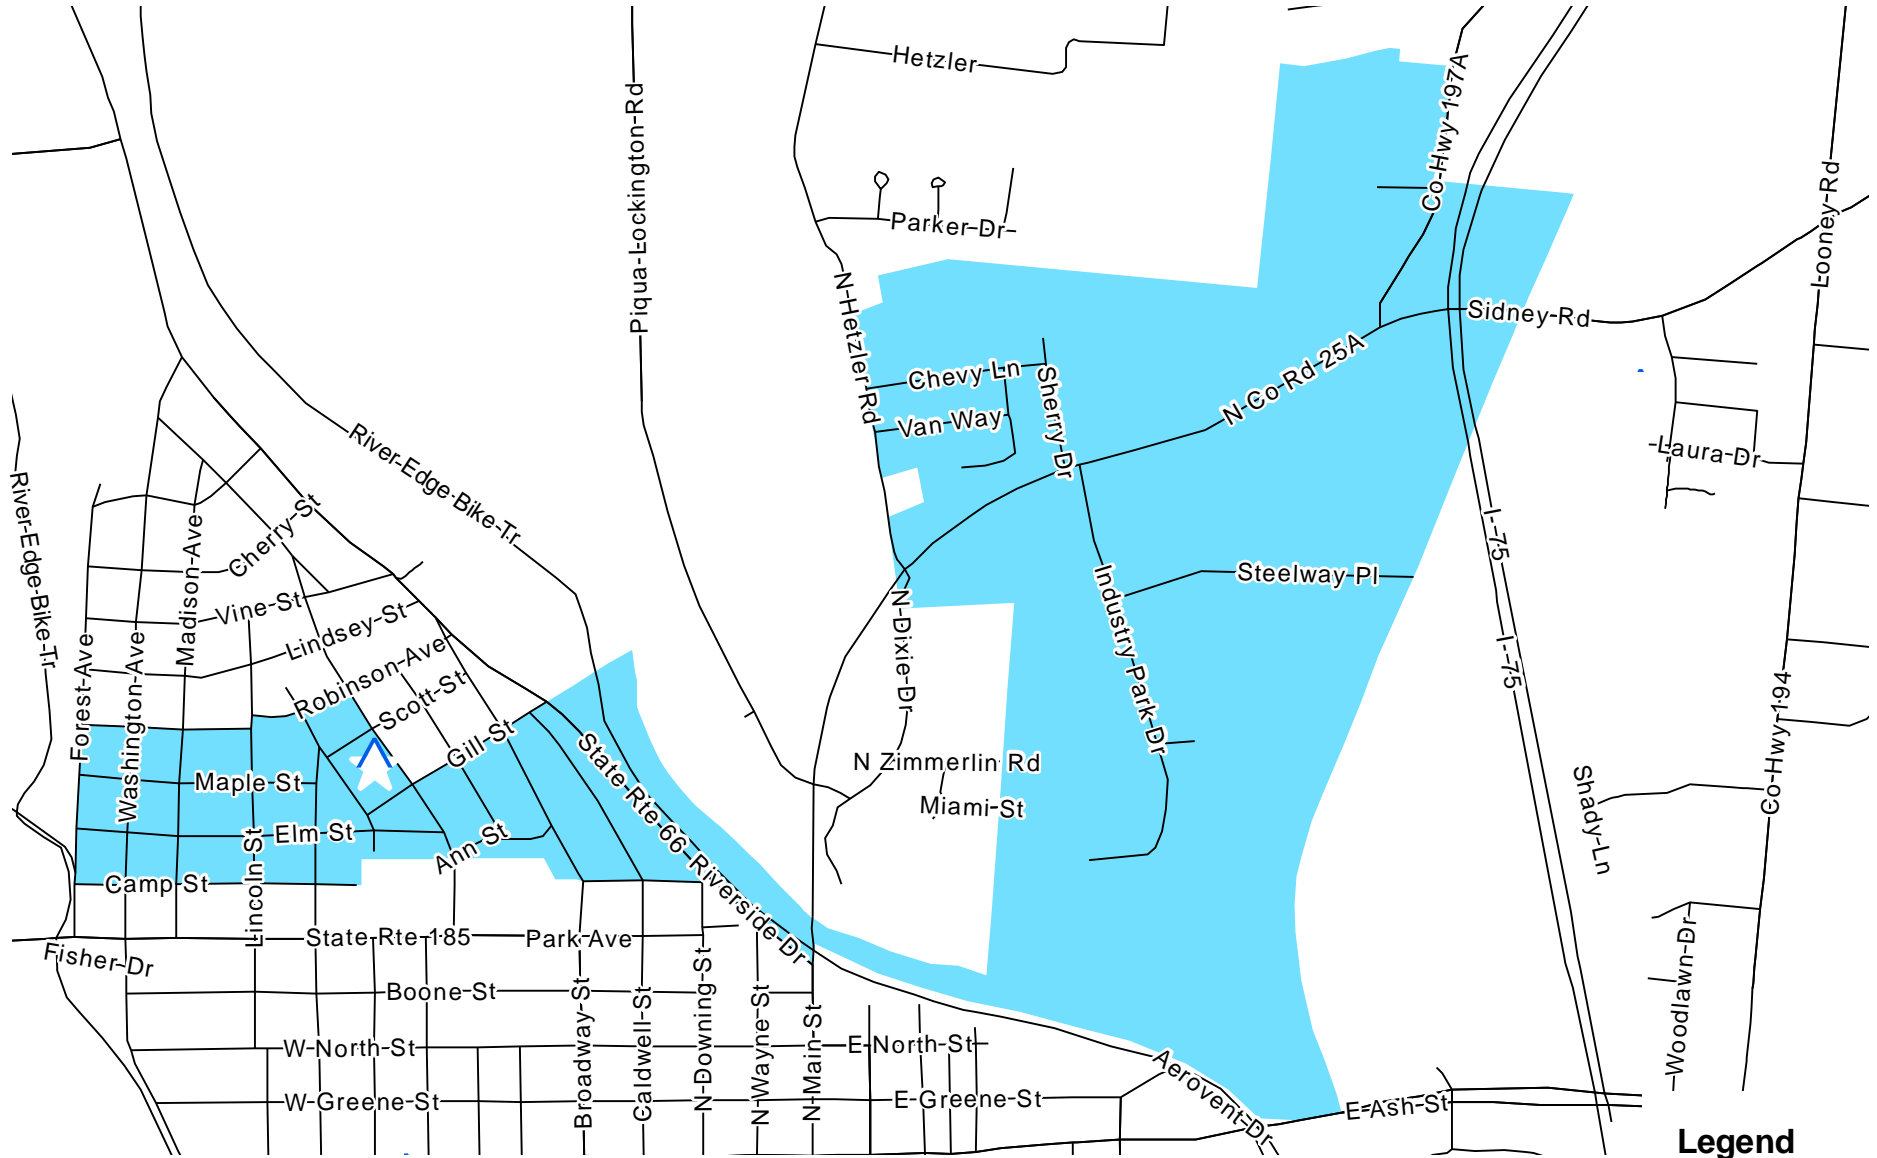

Feb. 17, 2013

PIQUA 4 - D/E VOTING PRECINCT

Legend

- Piqua 4 - D / E
- Polling Location
- Streets

Polling Location: Wilder Junior High School
 Address: 1120 Nicklin Avenue
 School District: Piqua CSD

Miami County Board of Elections
 Miami County Courthouse
 215 West Main Street
 Troy, Ohio 45373

This map is for planning purposes only. It is not for legal use.