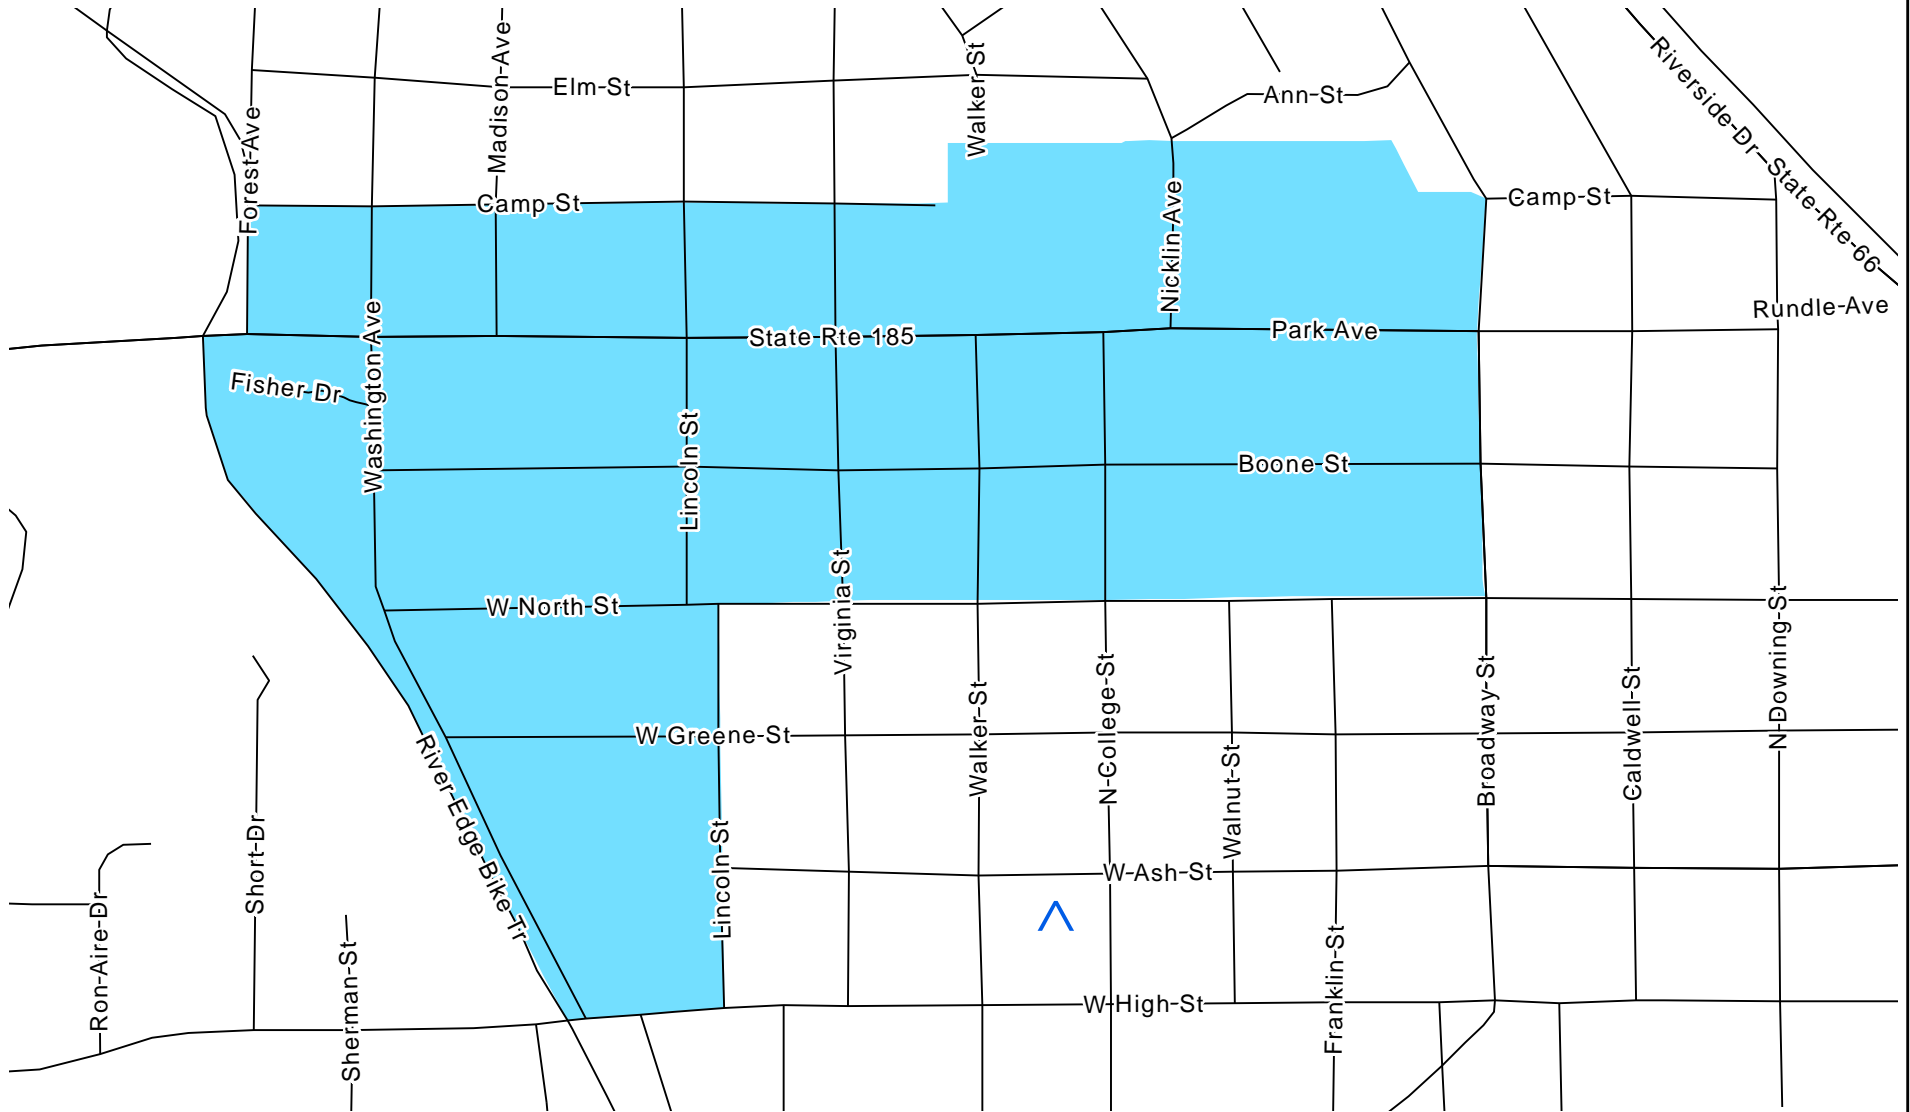

Feb. 17, 2013

PIQUA 4 - B/C VOTING PRECINCT

This map is for planning purposes only. It is not for legal use.

Polling Location: Piqua Senior Apartments
 Address: 316 North College Street
 School District: Piqua CSD

Miami County Board of Elections
 Miami County Courthouse
 215 West Main Street
 Troy, Ohio 45373

Legend

- Piqua 4 - B/C
- Polling Location
- Streets