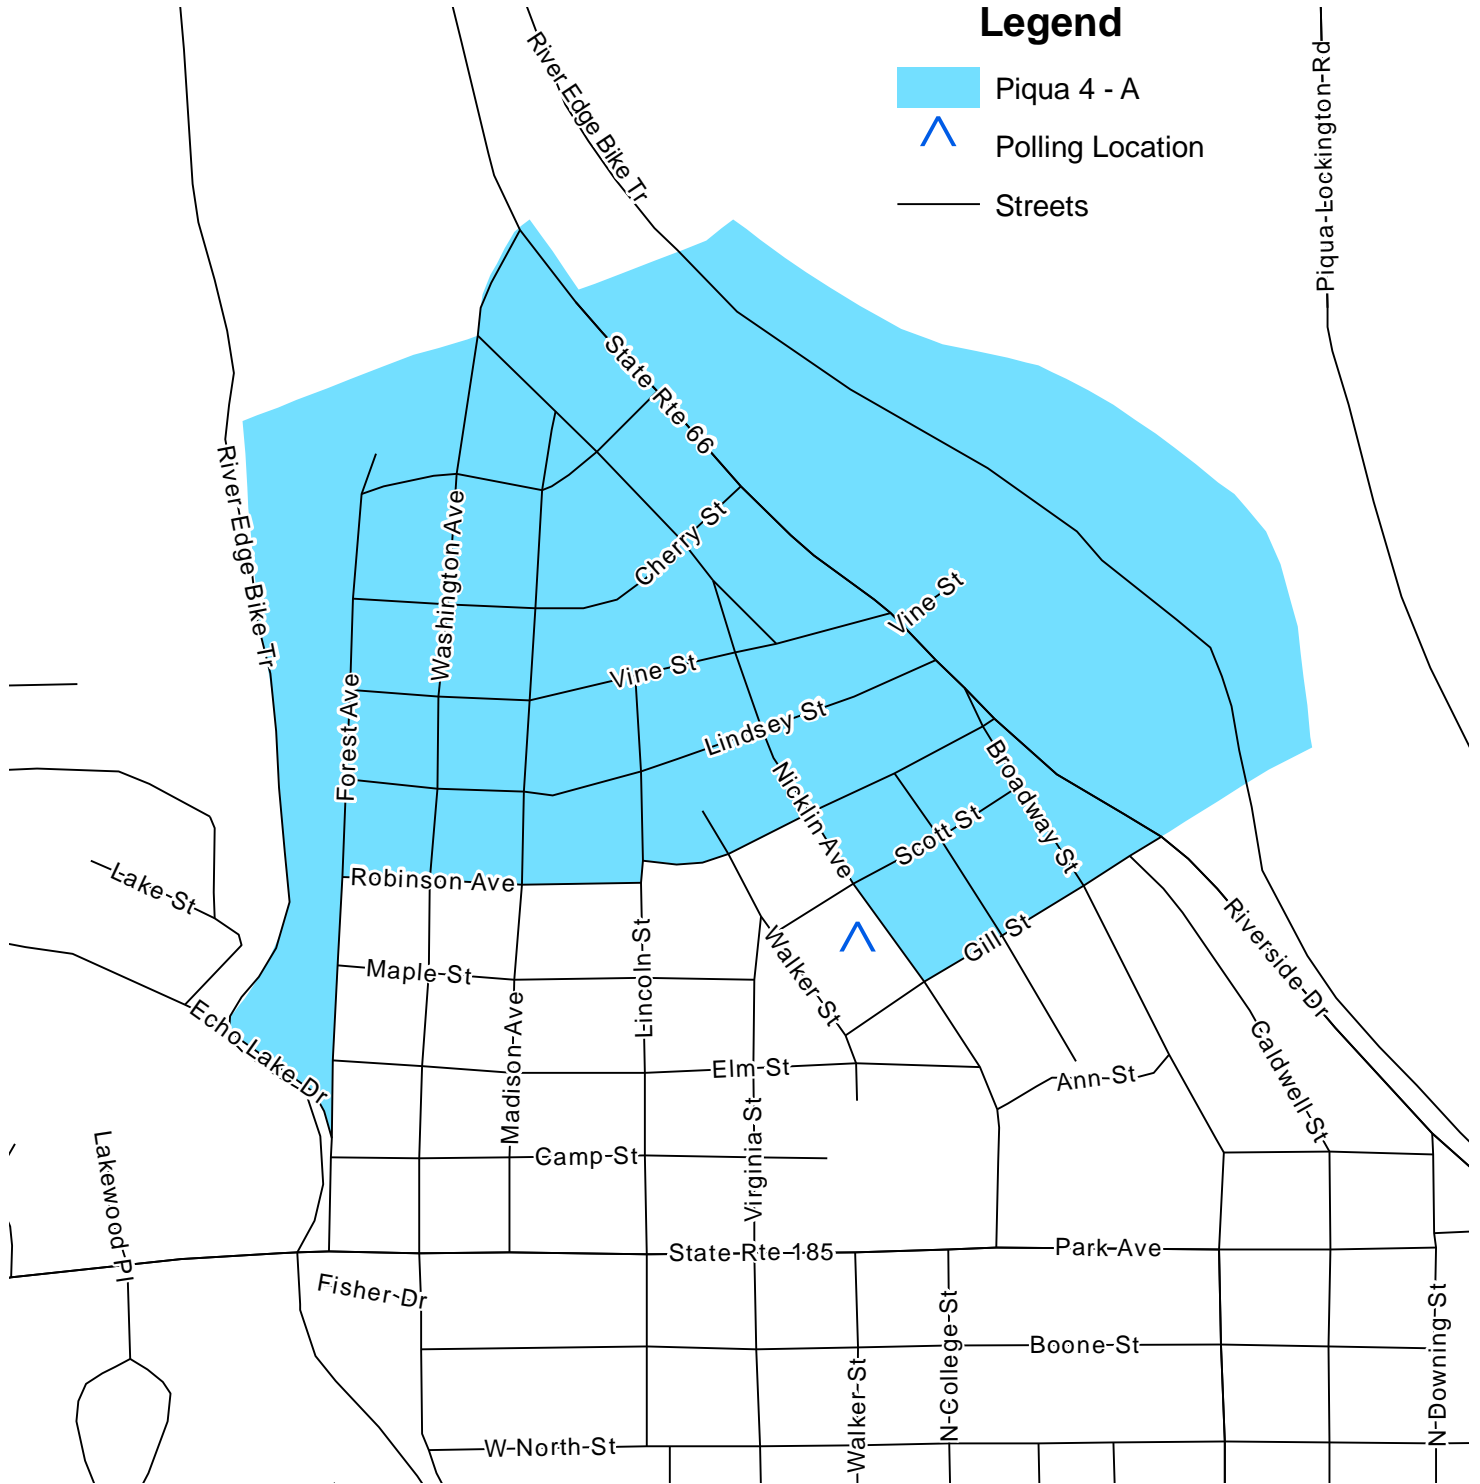

Feb. 17, 2013

PIQUA 4 - A VOTING PRECINCT

Legend

- Piqua 4 - A
- Polling Location
- Streets

Polling Location: Wilder Junior High School
 Address: 1120 Nicklin Avenue
 School District: Piqua CSD

Miami County Board of Elections
 Miami County Courthouse
 215 West Main Street
 Troy, Ohio 45373

This map is for planning purposes only. It is not for legal use.