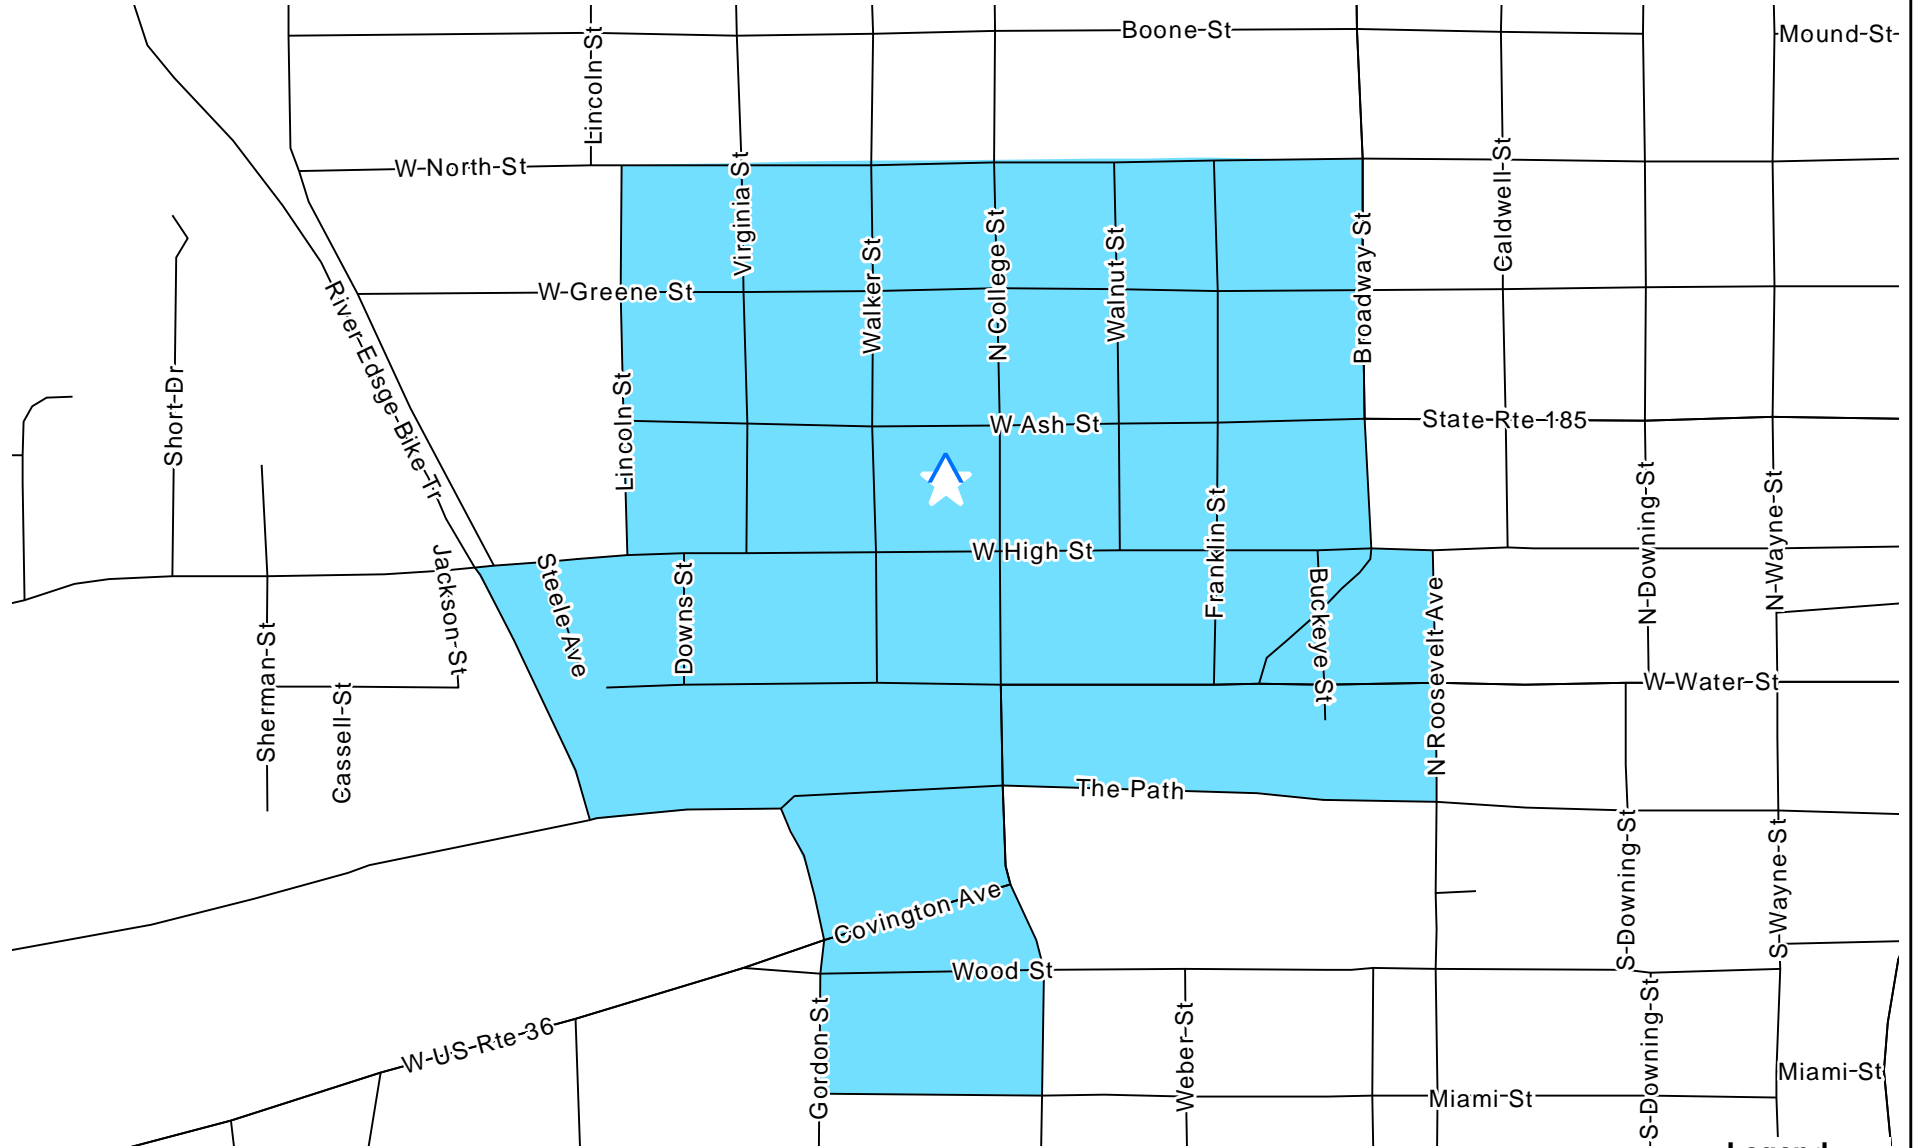

# PIQUA 3 - D / E VOTING PRECINCT

This map is for planning purposes only. It is not for legal use.

Polling Location: Piqua Senior Apartments  
 Address: 316 North College Street  
 School District: Piqua CSD

Miami County Board of Elections  
 Miami County Courthouse  
 215 West Main Street  
 Troy, Ohio 45373

### Legend

-  Piqua 3 -D / E
-  Polling Location
-  Streets