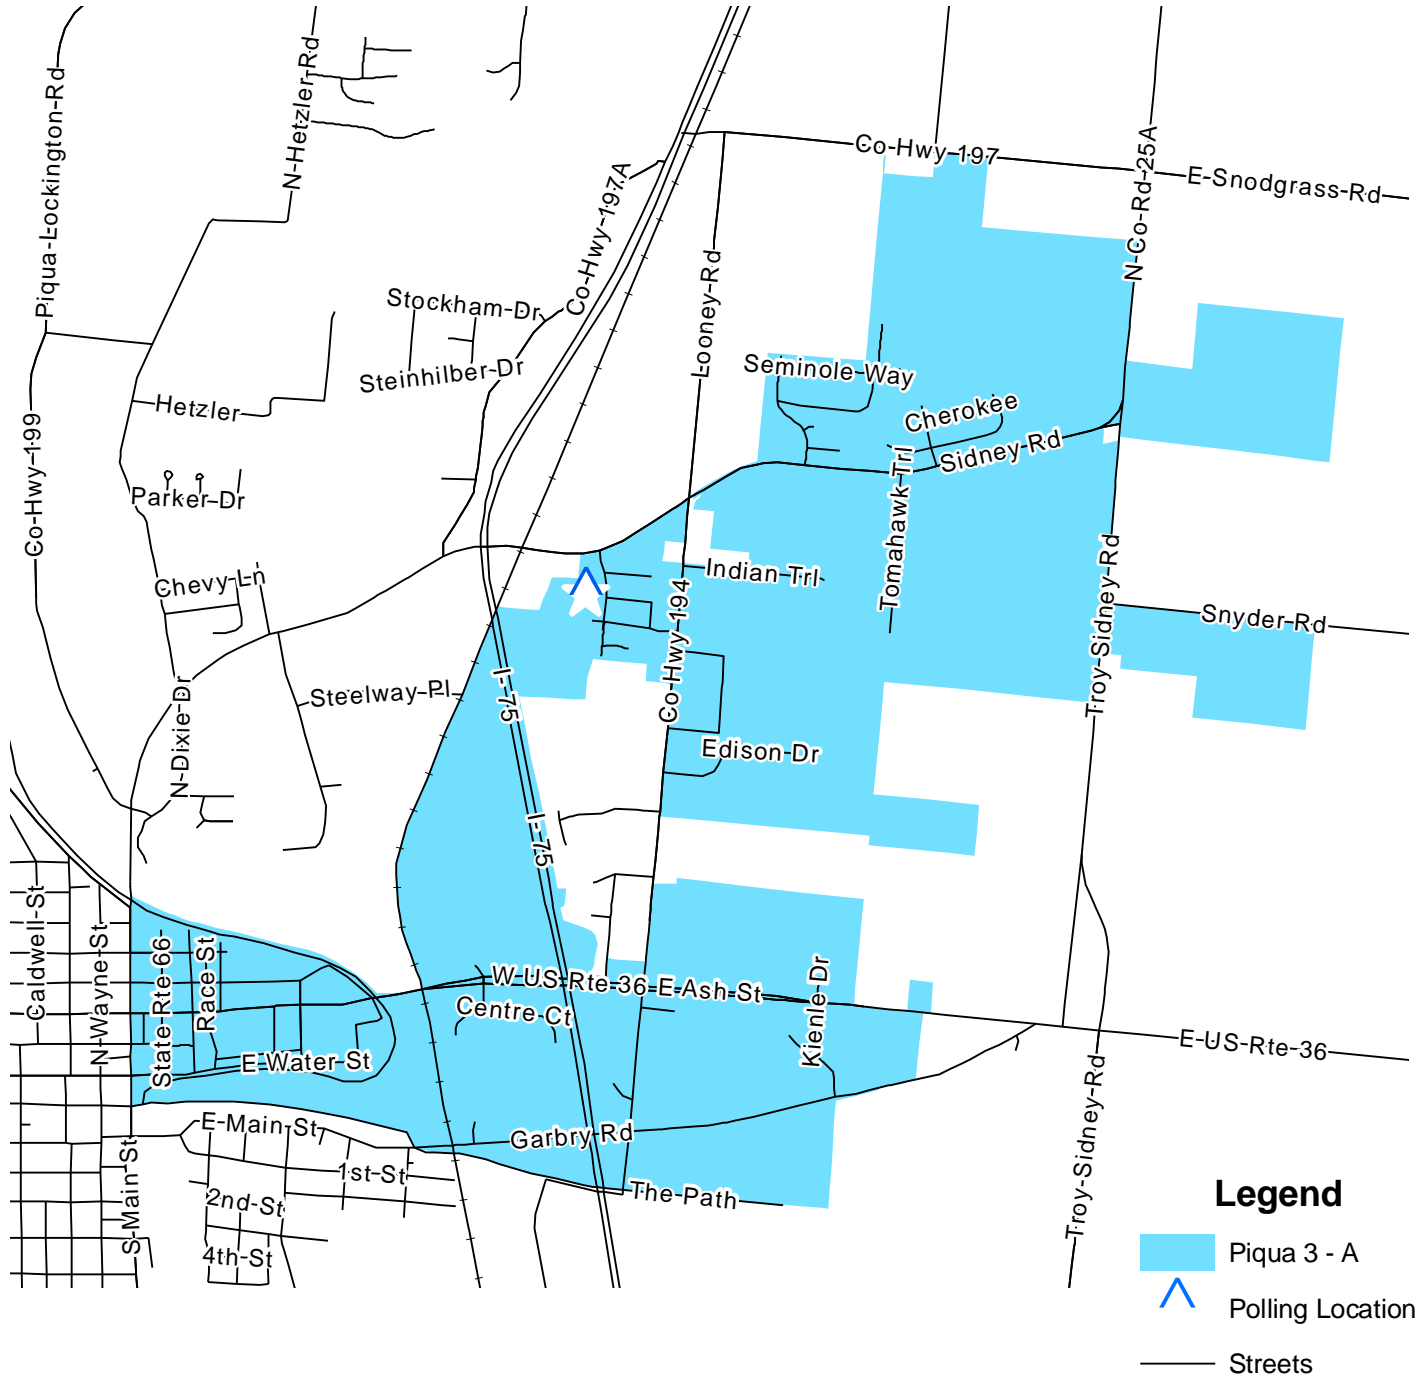

# PIQUA 3 - A VOTING PRECINCT

Feb. 17, 2013

Polling Location: Upper Valley Community Church  
 Address: 1400 Seidel Pkw.  
 School District: Piqua CSD

Miami County Board of Elections  
 Miami County Courthouse  
 215 West Main Street  
 Troy, Ohio 45373

This map is for planning purposes only. It is not for legal use.