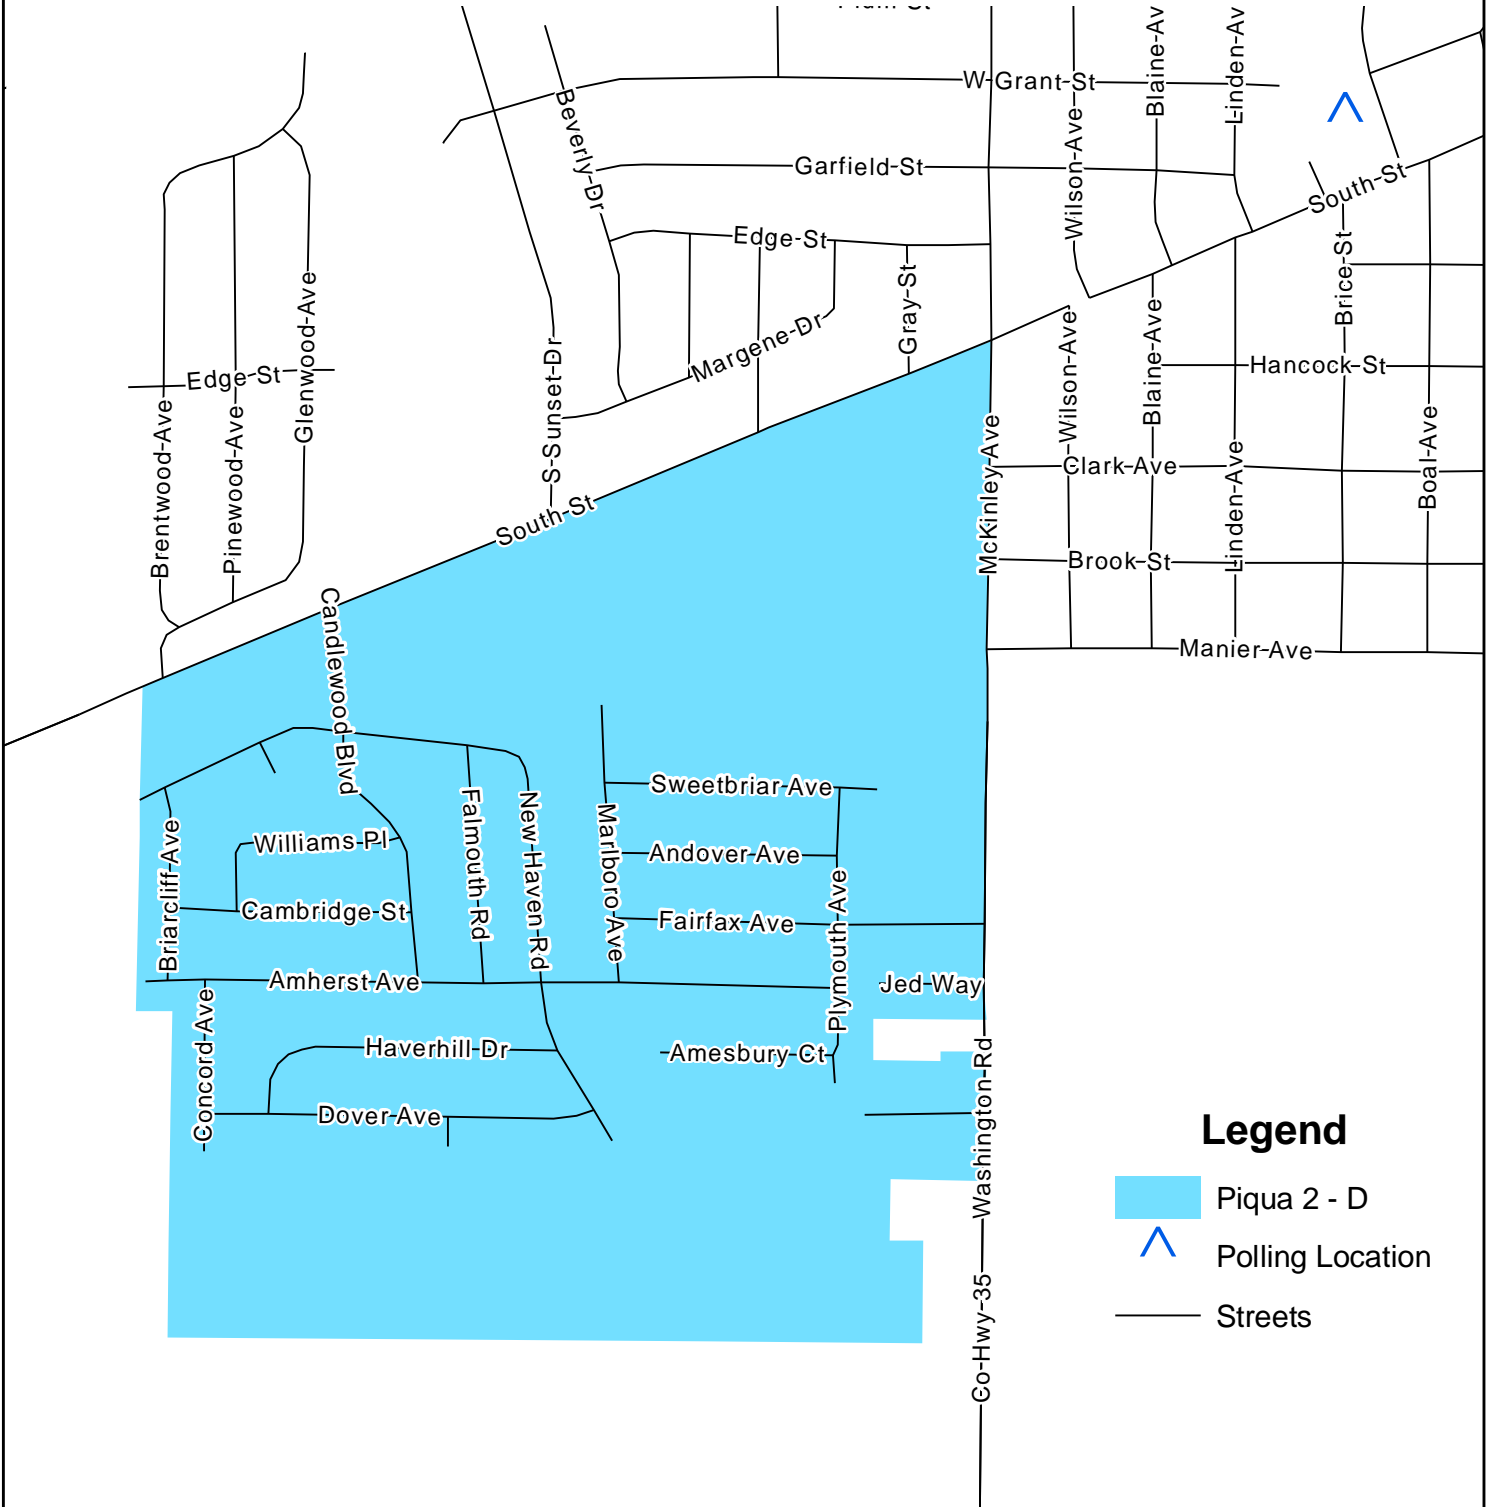

Feb. 17, 2013

PIQUA 2 - D VOTING PRECINCT

Legend

- Piqua 2 - D
- Polling Location
- Streets

Polling Location: Favorite Hill School
 Address: 950 South Street
 School District: Piqua CSD

Miami County Board of Elections
 Miami County Courthouse
 215 West Main Street
 Troy, Ohio 45373

This map is for planning purposes only. It is not for legal use.