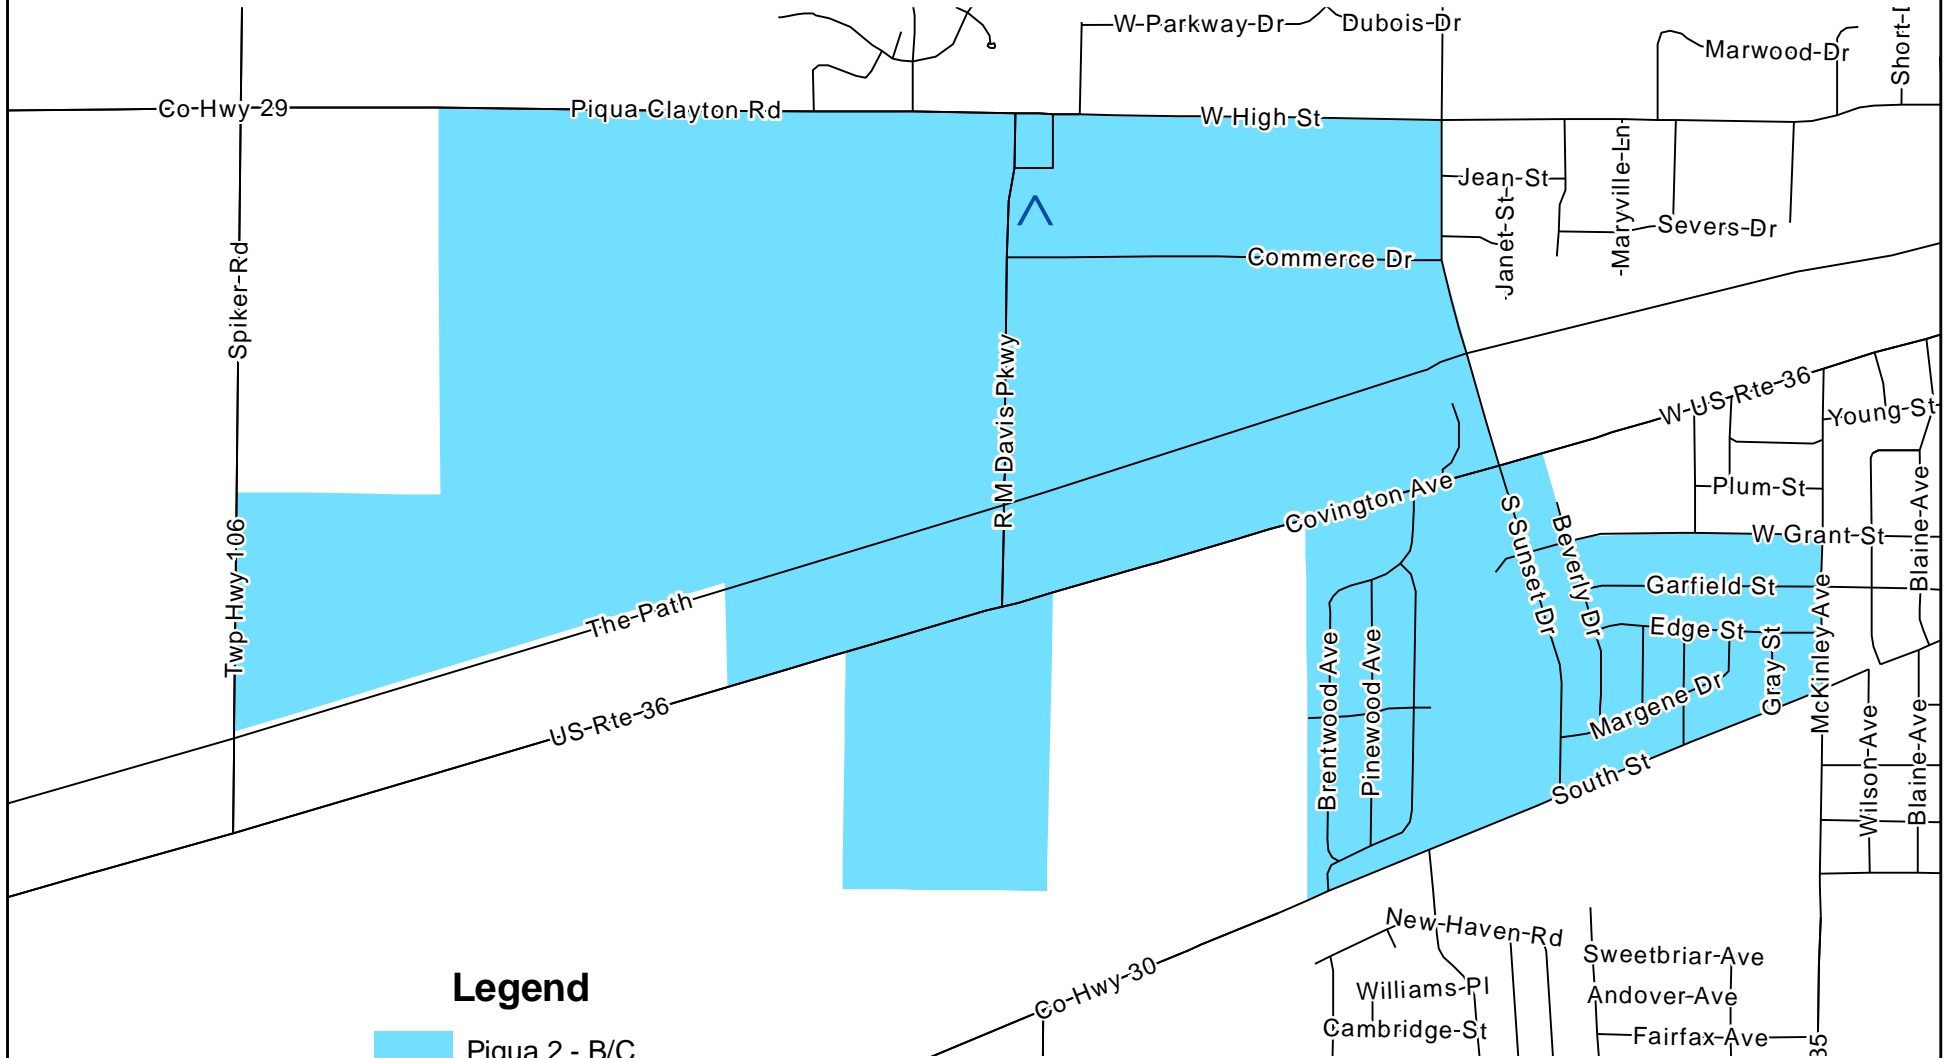

PIQUA 2 - B/C VOTING PRECINCT

Feb.17, 2013

Legend

- Piqua 2 - B/C
- ^ Polling Location
- Streets

This map is for planning purposes only. It is not for legal use.

Miami County Board of Elections
Miami County Courthouse
215 West Main Street
Troy, Ohio 45373

Polling Location: Favorite Hill School
Address: 950 South Street
School District: Piqua CSD