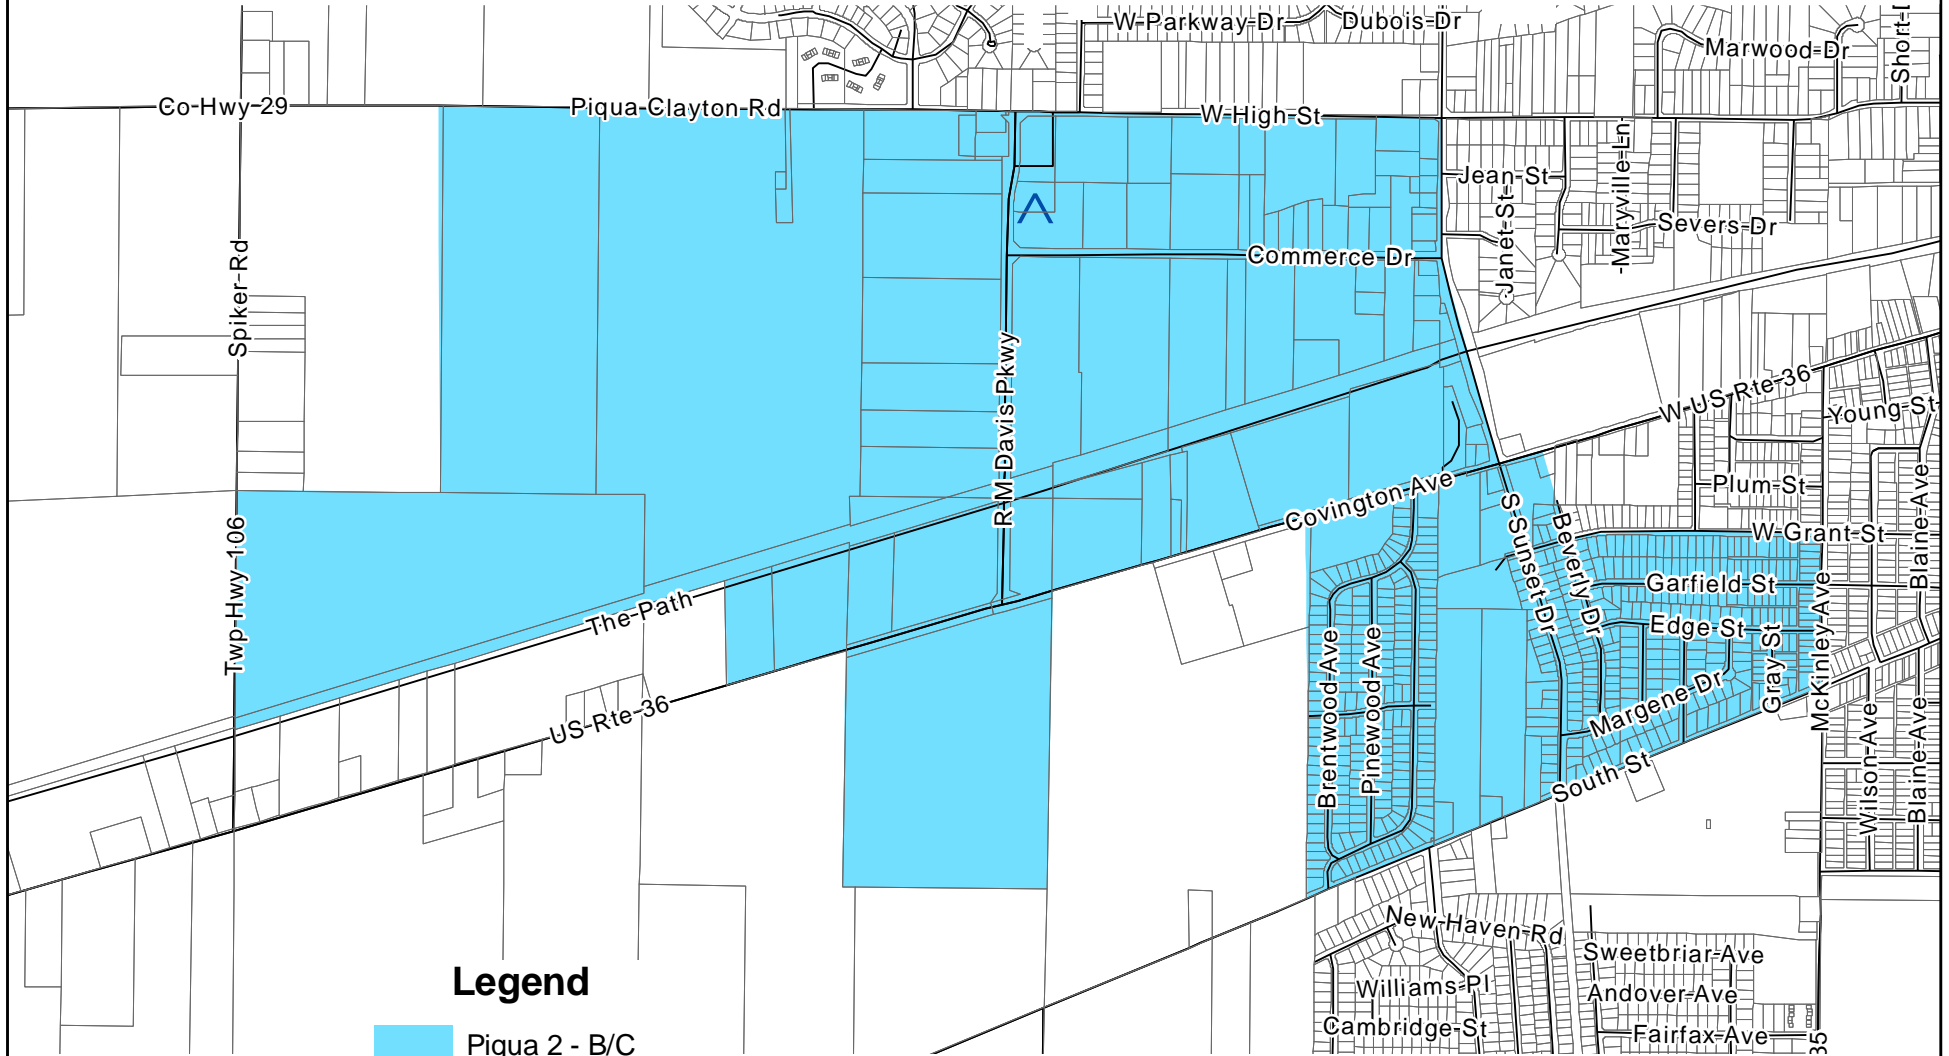

PIQUA 2 - B/C VOTING PRECINCT

With Parcels

Feb.17, 2013

Legend

- Piqua 2 - B/C
- Parcels
- Polling Location
- Streets

This map is for planning purposes only. It is not for legal use.

Miami County Board of Elections
Miami County Courthouse
215 West Main Street
Troy, Ohio 45373

Polling Location: Favorite Hill School
Address: 950 South Street
School District: Piqua CSD