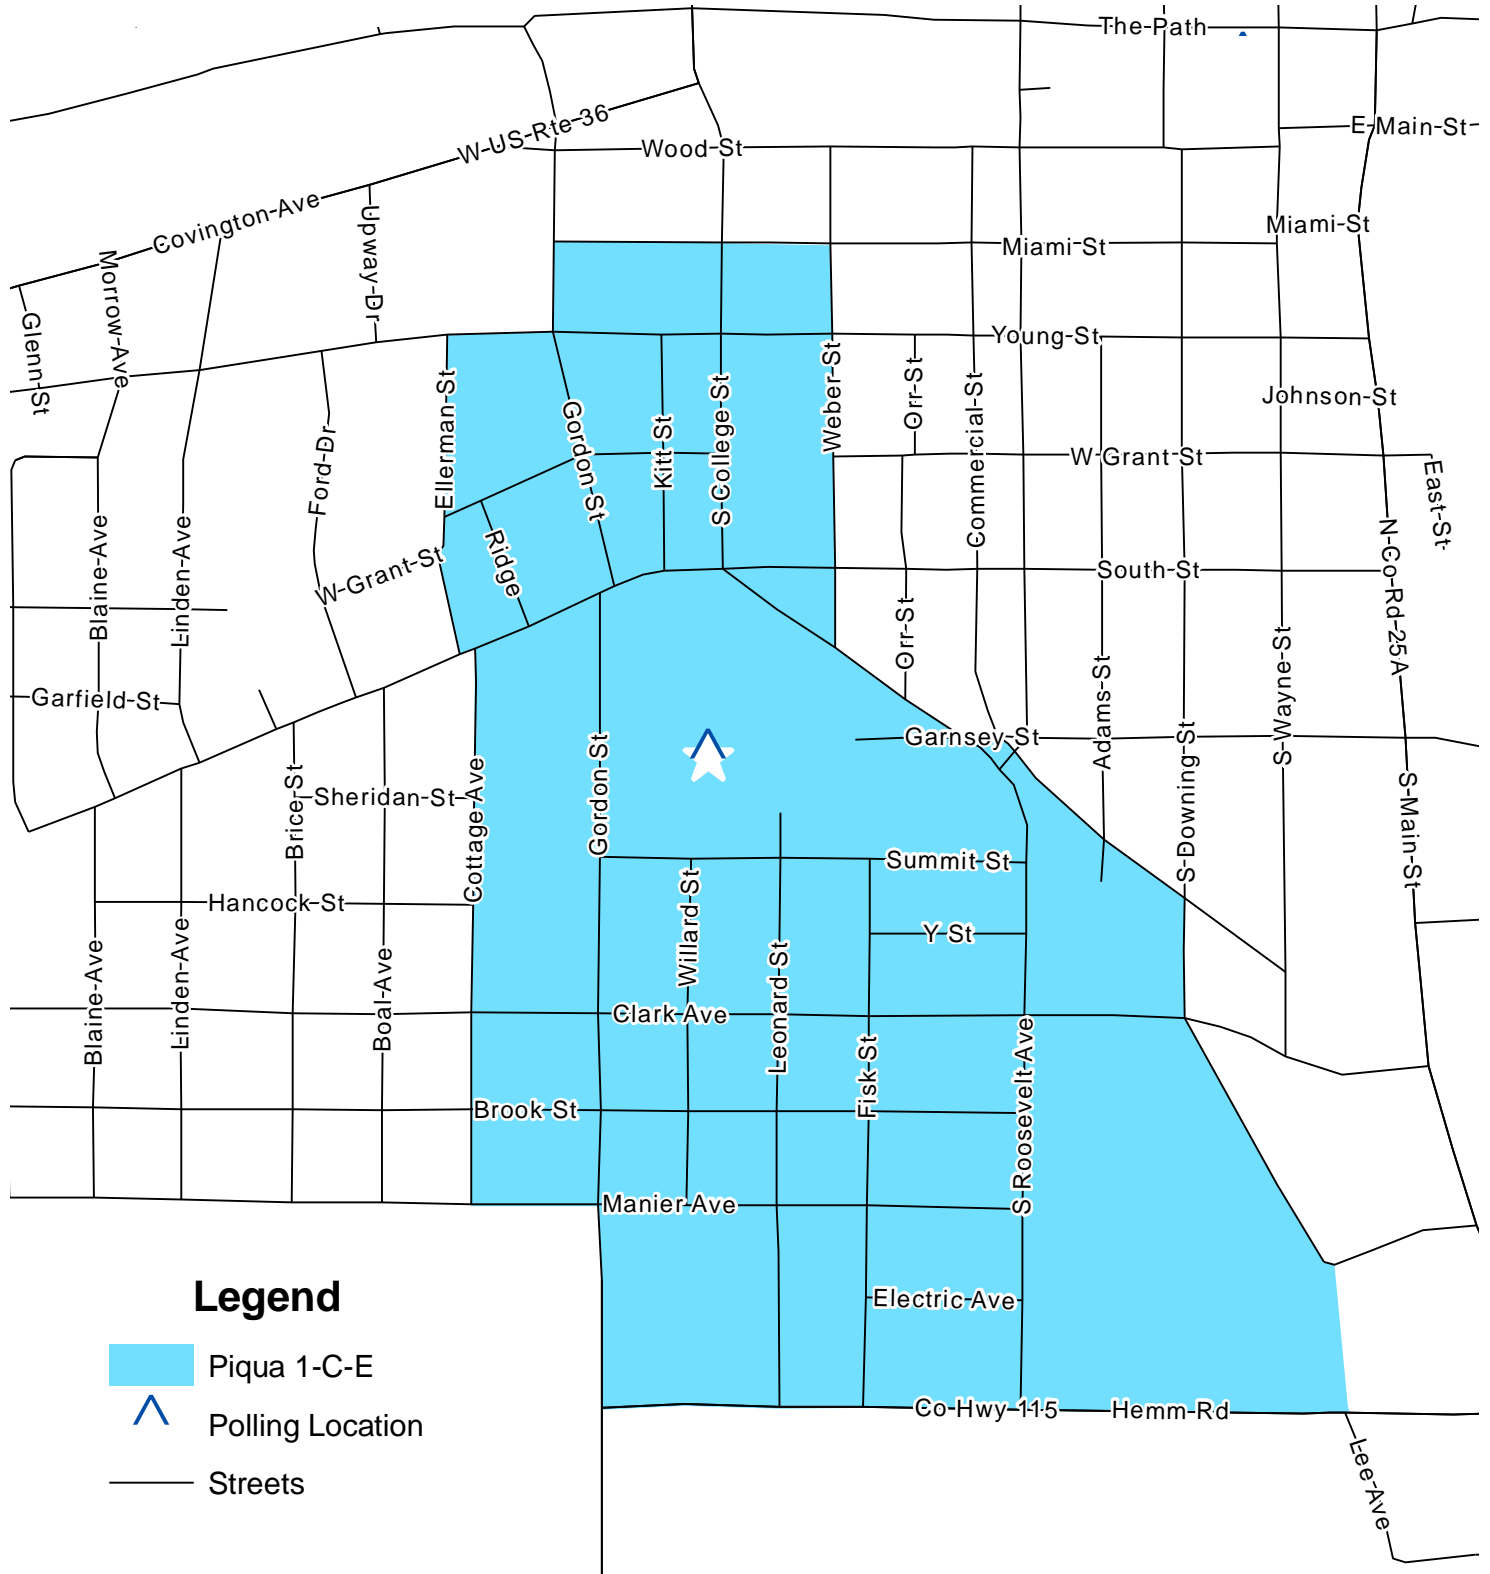

# PIQUA 1 - C/E VOTING PRECINCT

Feb. 17, 2013

## Legend

- Piqua 1-C-E
- Polling Location
- Streets

Miami County Board of Elections  
 Miami County Courthouse  
 215 West Main Street  
 Troy, Ohio 45373

Polling Location: Mote Park  
 Address: 635 Gordon Street  
 School District: Piqua CSD

This map is for planning purposes only. It is not for legal use.