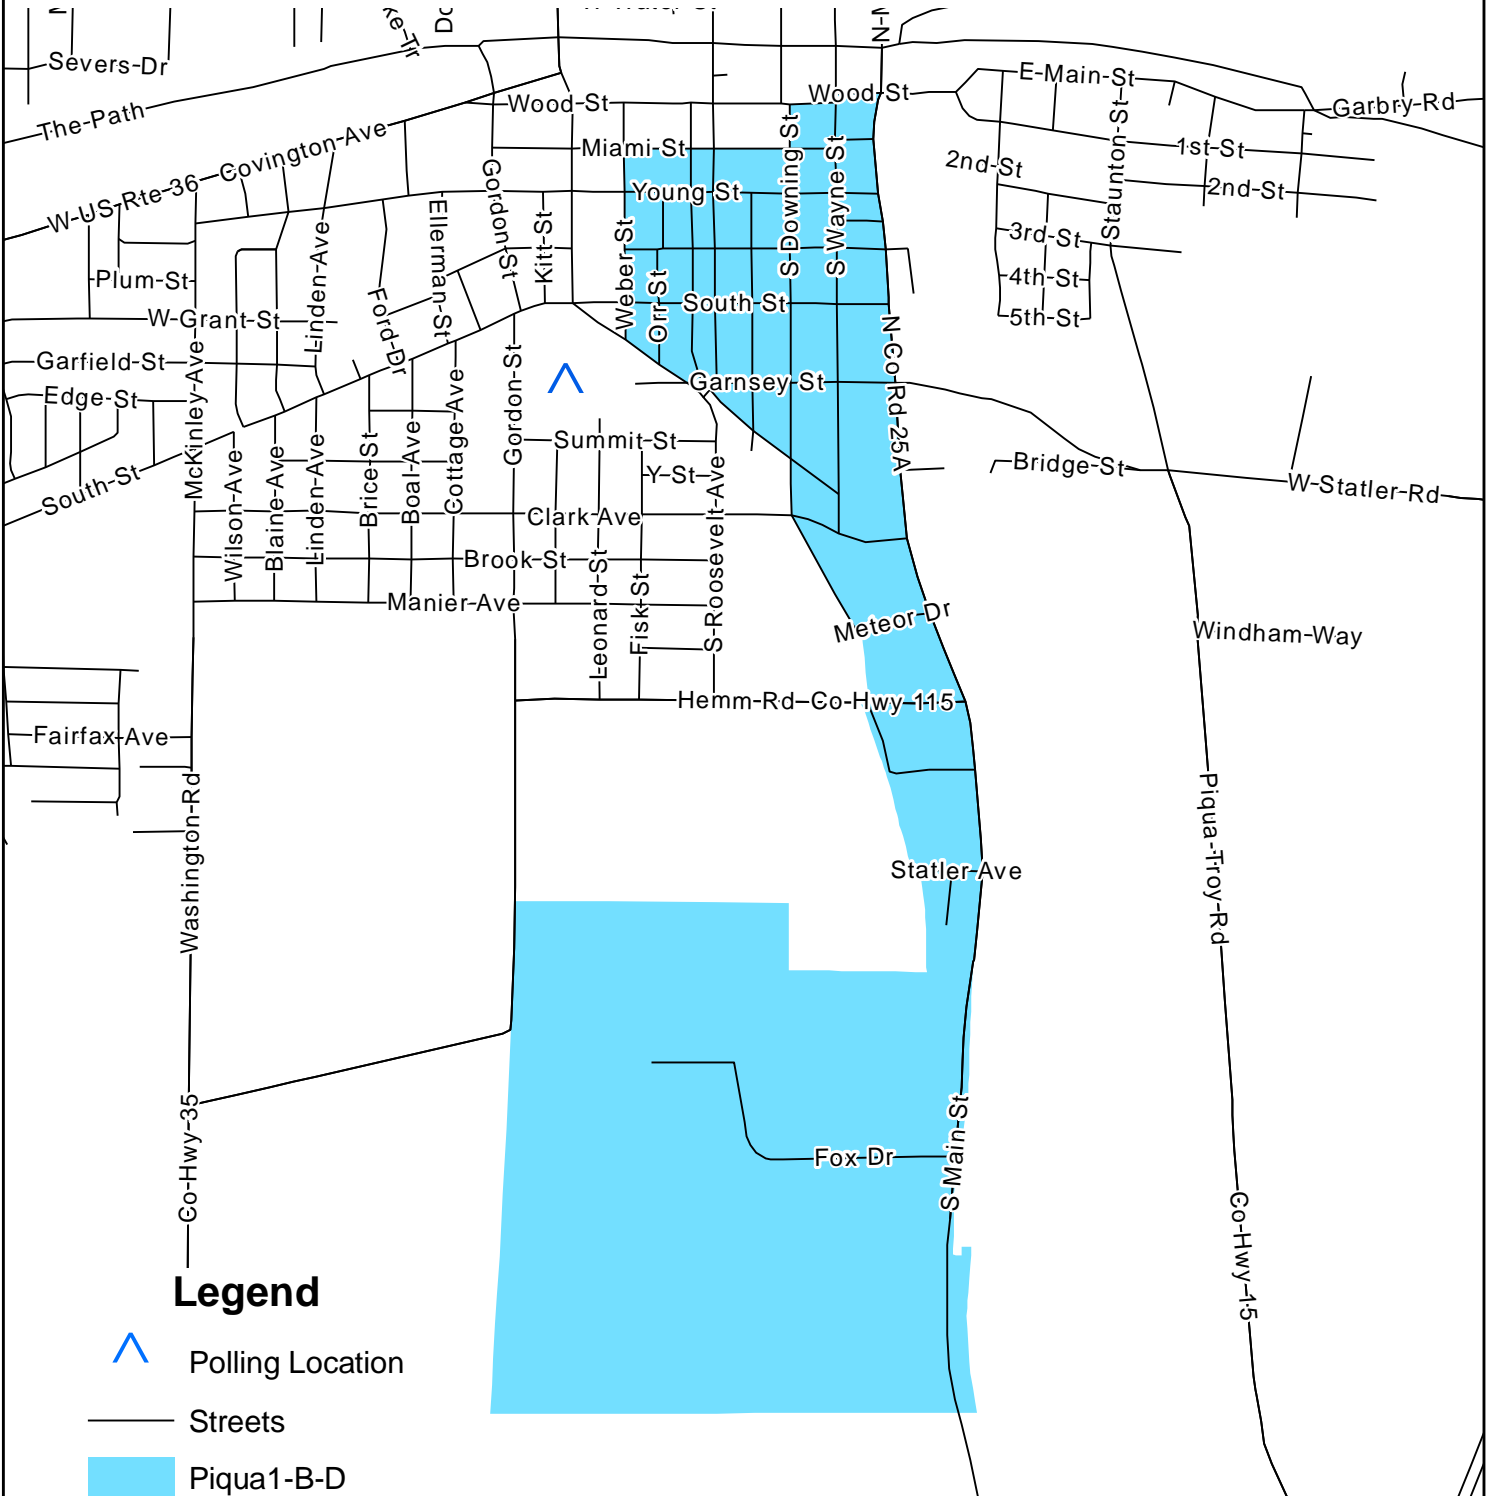

PIQUA 1 - B/D VOTING PRECINCT

Feb. 17, 2013

Legend

 Polling Location

 Streets

 Piqua1-B-D

Polling Location: Mote Park
 Address: 635 Gordon Street
 School District: Piqua CSD

Miami County Board of Elections
 Miami County Courthouse
 215 West Main Street
 Troy, Ohio 45373

This map is for planning purposes only. It is not for legal use.