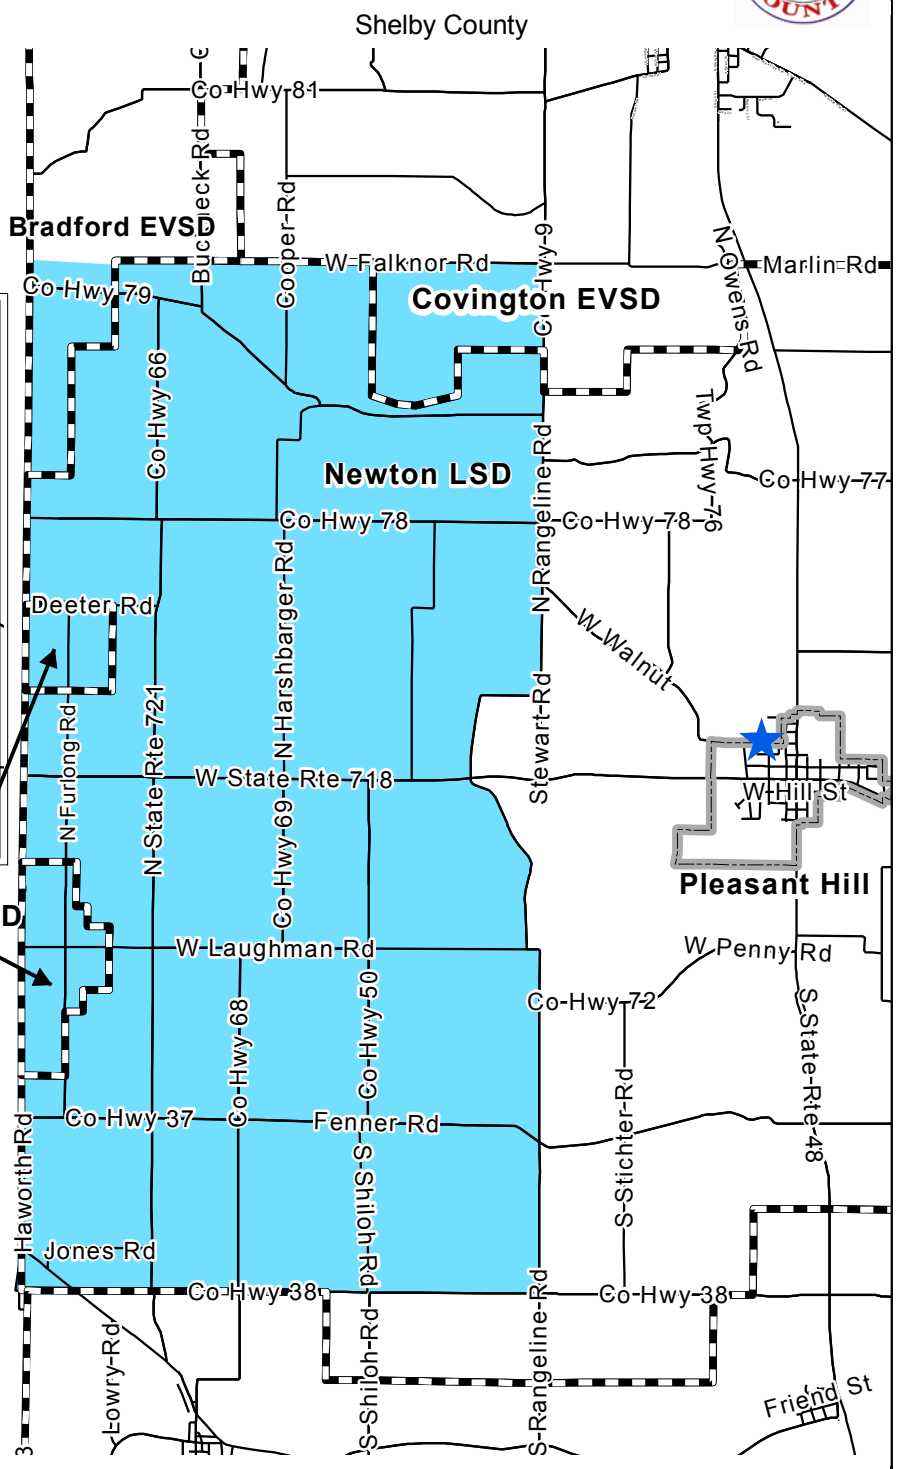

NEWTON WEST VOTING PRECINCT

Aug. 12, 2012

Legend

-  NEWTON WEST
-  Pleasant Hill
-  School District
-  Polling Location
-  Streets

Polling Location: Newton Township Building
 Address: 210 West Walnut Street
 School Districts: Newton LSD
 Bradford EVSD
 Covington EVSD
 Franklin-Monroe LSD

Miami County Board of Elections
 Miami County Courthouse
 215 West Main Street
 Troy, Ohio 45373

This map is for planning purposes only. It is not for legal use.